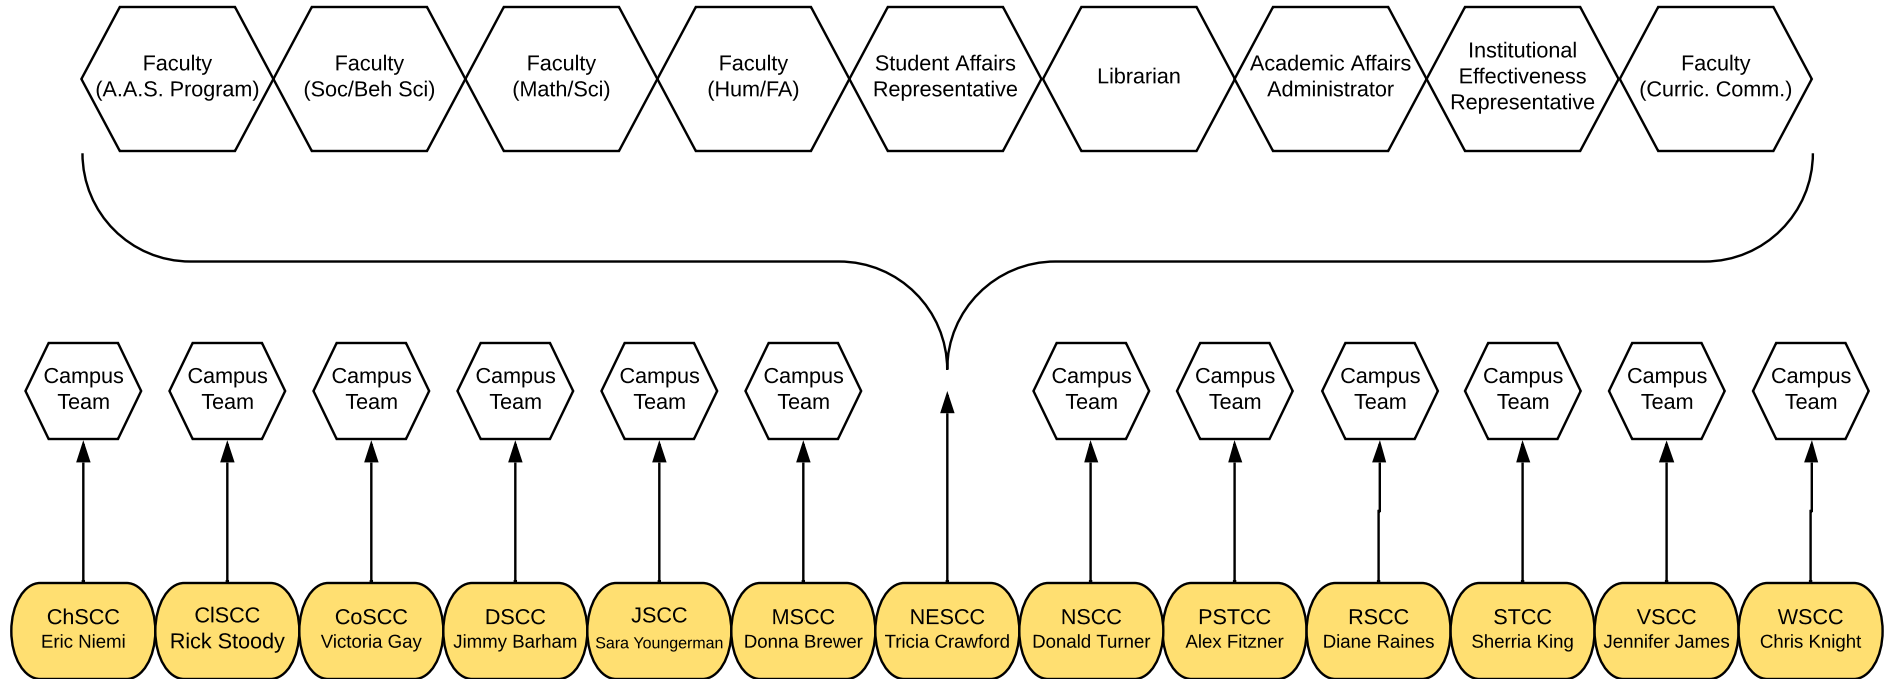

General Education Core Committee Structure

Campus Team Composition

Steering Committee

Each Steering Committee member leads a campus team of 10 (including him/herself)

Coordinating Committee