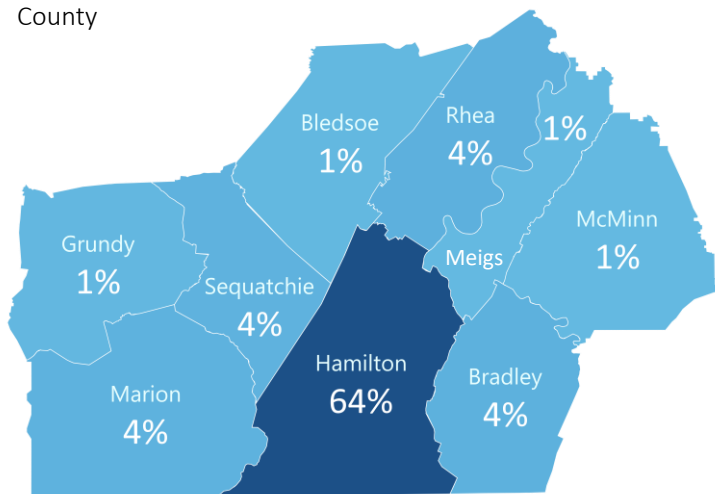

Chattanooga State Students by County and High School

Where did students live?	In fall 2019
Hamilton County	5,187 students
Rhea County	364 students
Bradley County	346 students

Where did students graduate from high school?	Recent high school grads who enrolled in fall 2019
Ooltewah HS	107 students
East Hamilton Middle HS	72 students
Central HS	71 students

Main Campus in Hamilton County

Among all Chattanooga State students enrolled in Fall 2019, 64% were from Hamilton County.

Popular Areas of Study

Program Area	Degrees & Certificates in 2018-19
University Parallel/Tennessee Transfer Pathway	572 awards
Health & Related Programs	450 awards
Engineering & Related Fields	193 awards
Visual & Performing Arts	99 awards
Business & Related Services	74 awards

Tuition & Fees

$4,242	$326
2019-20 annual tuition for in-state students	Other mandatory fees for 2019-20

Tuition & mandatory fees in 2019-20 for students enrolled in 15 credit hours in Fall and Spring semesters.

Contact Chattanooga State

Main Campus:
4501 Amnicola Highway
Chattanooga, TN 37406

Phone Number: 423-697-4400

Website: www.chattanoogastate.edu

Apply: www.chattanoogastate.edu/admissions/apply