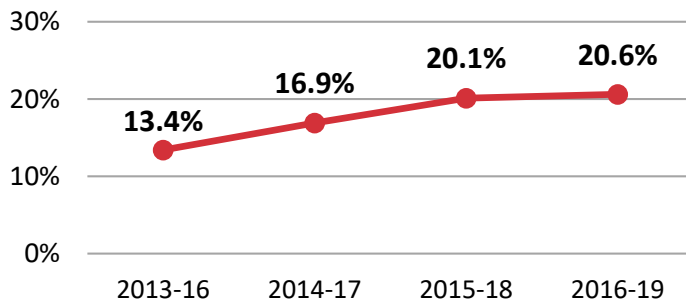

Three-Year Graduation Rate

TBR Community College System: 25.3% for 2016-19

Percent of first-time, full-time students from each cohort who earned a degree or certificate at a TBR community college within 3 years.