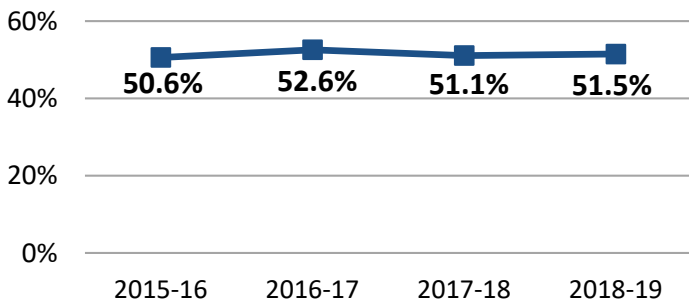

Student Success

First-Year Retention Rate

TBR Community College System: 54.8% for 2018-19

Percent of first-time, full-time students from each cohort who continued the next fall or graduated within a year.