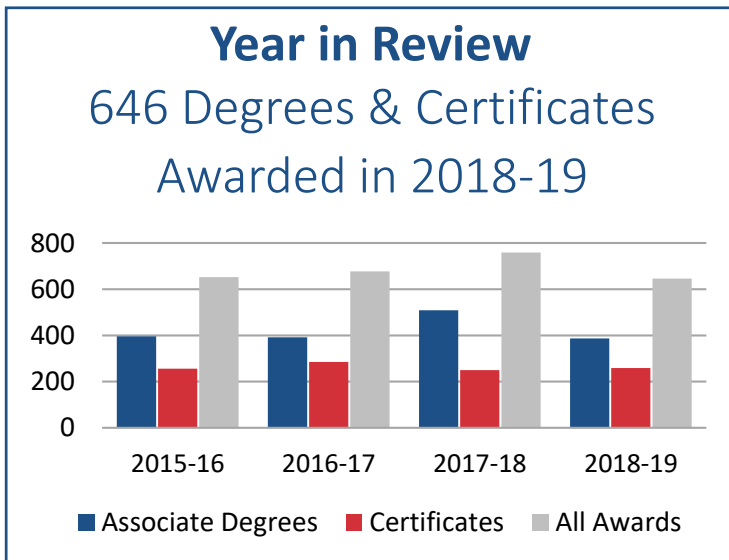

About Cleveland State

Cleveland State Community College is an open door, comprehensive community college located in southeast Tennessee. As a small commuter college serving a predominately rural, five-county service area, courses are offered on its main campus in Cleveland and at instructional sites in Athens and Vonore. In 2019, at the first annual SOAR awards, Cleveland State was selected as TBR College of the Year for significant increases in retention and graduation rates.