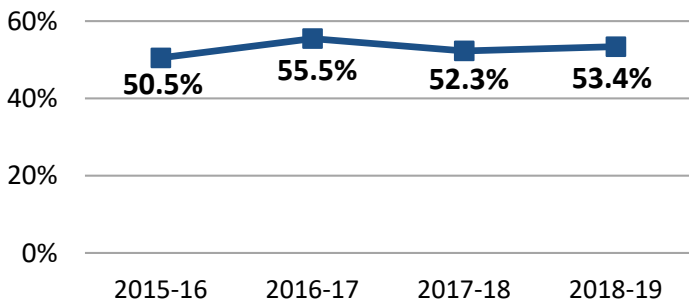

Student Success

First-Year Retention Rate

TBR Community College System: 54.8% for 2018-19

Percent of first-time, full-time students from each cohort who continued the next fall or graduated within a year.