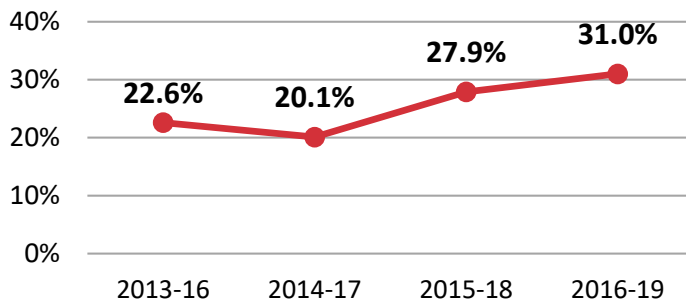

Three-Year Graduation Rate

TBR Community College System: 25.3% for 2016-19

Percent of first-time, full-time students from each cohort who earned a degree or certificate at a TBR community college within 3 years.