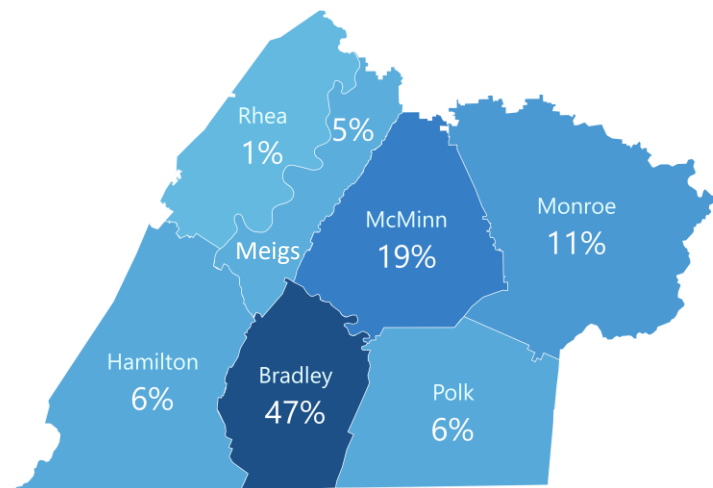

Cleveland State Students by County and High School

Where did students live?	In fall 2019
Bradley County	1,576 students
McMinn County	638 students
Monroe County	375 students

Where did students graduate from high school?	Recent high school grads who enrolled in fall 2019
Walker Valley HS	129 students
Cleveland HS	107 students
Bradley Central HS	102 students

Main Campus in Bradley County

Among all Cleveland State students enrolled in Fall 2019, 47% were from Hamilton County.

Popular Areas of Study

Program Area	Degrees & Certificates in 2018-19
University Parallel/Tennessee Transfer Pathway	249 awards
Business & Related Services	122 awards
Engineering & Related Fields	78 awards
Health & Related Programs	69 awards
Protective Services	59 awards

Tuition & Fees

$4,242	$306
2019-20 annual tuition for in-state students	Other mandatory fees for 2019-20

Tuition & mandatory fees in 2019-20 for students enrolled in 15 credit hours in Fall and Spring semesters.

Contact Cleveland State

Main Campus:
3535 Adkisson Drive
Cleveland, TN 37312

Phone Number: 423-472-7141

Website: www.clevelandstatecc.edu

Apply: www.clevelandstatecc.edu/admissions