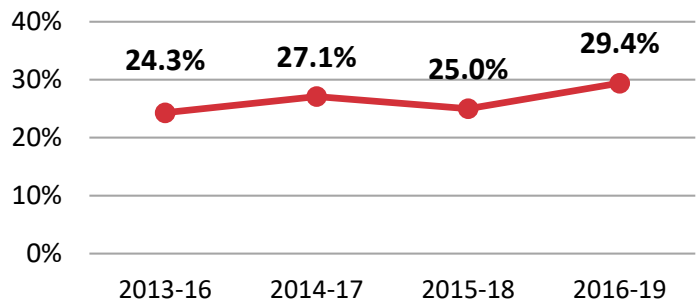

Three-Year Graduation Rate

TBR Community College System: 25.3% for 2016-19

Percent of first-time, full-time students from each cohort who earned a degree or certificate at a TBR community college within 3 years.