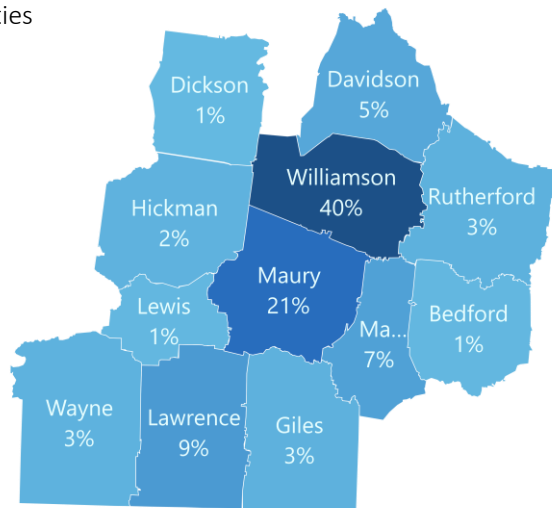

#### Three-Year Graduation Rate

**TBR Community College System: 25.3% for 2016-19**

Percent of first-time, full-time students from each cohort who earned a degree or certificate at a TBR community college within 3 years.

### Columbia State Students by County and High School

Where did students live?	In fall 2019
Williamson County	2,577 students
Maury County	1,343 students
Lawrence County	576 students
Where did students graduate from high school?	Recent high school grads who enrolled in fall 2019
Spring Hill HS	96 students
Centennial HS	95 students
Independence HS	89 students

Campuses in Maury, Williamson, Lawrence, Marshall, and Wayne Counties

Among all Columbia State students enrolled in Fall 2019, 40% were from Williamson County.