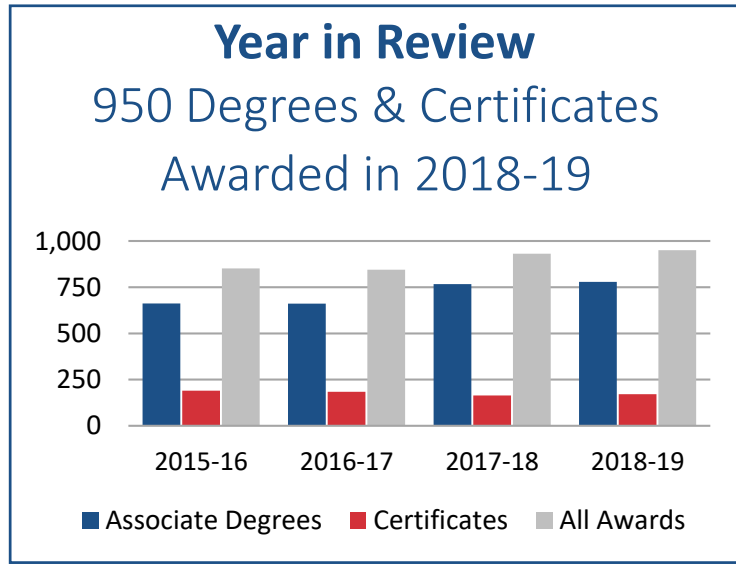

**20%**

of students at Columbia State in Fall 2019 were adult students, age 25 and older.

**19%**

of students at Columbia State in Fall 2019 were dual enrolled high school students.

**31%**

of students at Columbia State in Fall 2019 were Pell grant recipients.