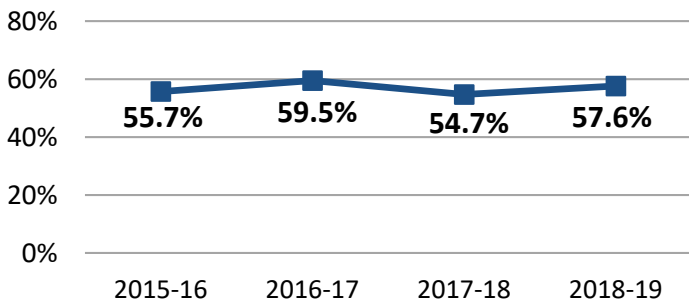

Student Success

First-Year Retention Rate

TBR Community College System: 54.8% for 2018-19

Percent of first-time, full-time students from each cohort who continued the next fall or graduated within a year.