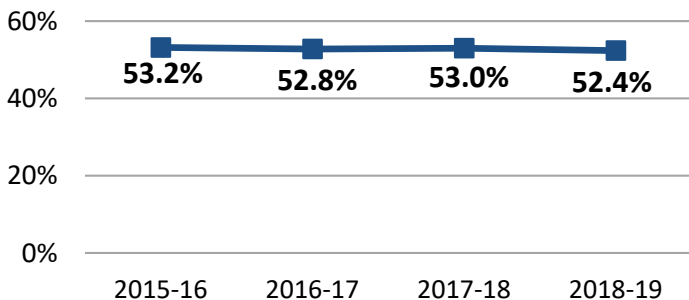

Student Success

First-Year Retention Rate

TBR Community College System: 54.8% for 2018-19

Percent of first-time, full-time students from each cohort who continued the next fall or graduated within a year.