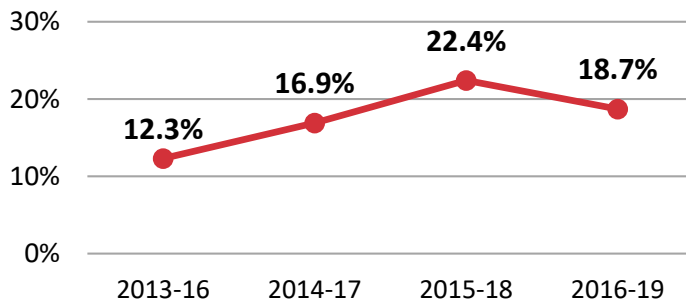

Three-Year Graduation Rate

TBR Community College System: 25.3% for 2016-19

Percent of first-time, full-time students from each cohort who earned a degree or certificate at a TBR community college within 3 years.