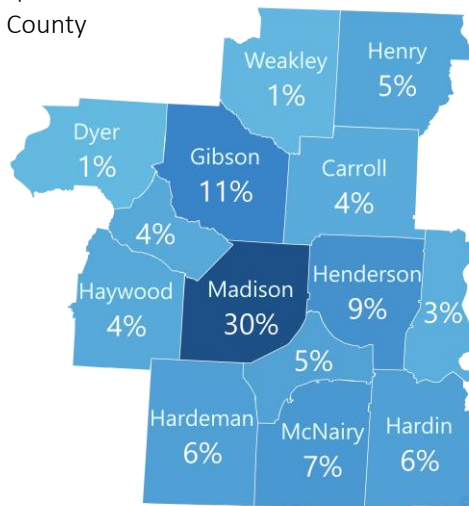

Jackson State Students by County and High School

Where did students live?	In fall 2019
Madison County	1,469 students
Gibson County	558 students
Henderson County	426 students

Where did students graduate from high school?	Recent high school grads who enrolled in fall 2019
Liberty Technology HS	73 students
South Side HS	55 students
South Gibson HS	52 students

Main Campus in Madison County

Among all Jackson State students enrolled in Fall 2019, 30% were from Madison County.

Popular Areas of Study

Program Area	Degrees & Certificates in 2018-19
University Parallel/Tennessee Transfer Pathway	290 awards
Health & Related Programs	228 awards
Engineering & Related Fields	25 awards
Computer & Information Sciences	20 awards
Business & Related Services	13 awards

Tuition & Fees

$4,242	$292
2019-20 annual tuition for in-state students	Other mandatory fees for 2019-20

Tuition & mandatory fees in 2019-20 for students enrolled in 15 credit hours in Fall and Spring semesters.

Contact Jackson State

Main Campus:
2046 North Parkway
Jackson, TN 38301

Phone Number: 731-424-3520

Website: www.jsc.edu

Apply: www.jsc.edu/admissions/apply.html