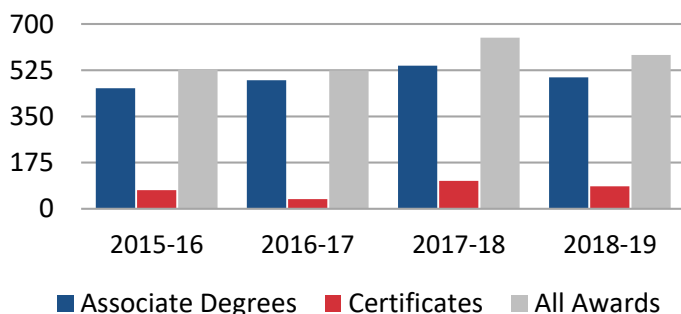

### About Jackson State

Jackson State Community College is a comprehensive college serving West Tennessee. Classes are offered on the main campus in Jackson and at centers in Lexington, Savannah, and Humboldt. The college offers a wide range of state-of-the-art associate degree and certificate programs. In 2012 and again in 2017, Jackson State's Cyber Defense program became the first and only community college program in the state to be designated as a National Center of Academic Excellence in Cyber Defense Two-Year Education by the National Security Agency and the Department of Homeland Security.

### Year in Review

583 Degrees & Certificates Awarded in 2018-19

26%

of students at Jackson State in Fall 2019 were adult students, age 25 and older.

26%

of students at Jackson State in Fall 2019 were dual enrolled high school students.