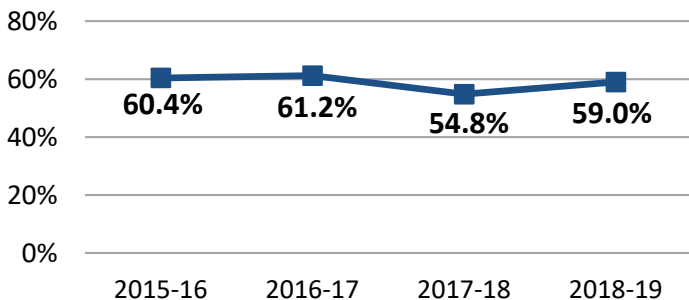

Year in Review

1,182 Degrees & Certificates Awarded in 2018-19

23%

of students at Motlow State in Fall 2019 were adult students, age 25 and older.

26%

of students at Motlow State in Fall 2019 were dual enrolled high school students.

28%

of students at Motlow State in Fall 2019 were Pell grant recipients.

Fall 2019 Students

	Motlow State	TBR Community Colleges
Total Enrollment	7,023	88,946
Female Students	62%	61%
Male Students	38%	39%
White Students	72%	71%
Black Students	11%	16%
Hispanic Students	9%	6%
Lottery Scholarship	22%	18%

Student Success

First-Year Retention Rate

TBR Community College System: 54.8% for 2018-19

Percent of first-time, full-time students from each cohort who continued the next fall or graduated within a year.