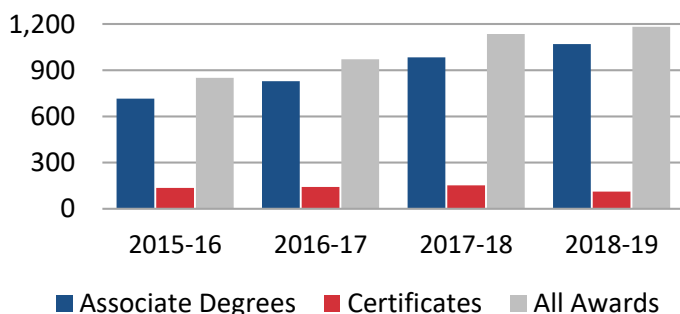

About Motlow State

Motlow State Community College is a student-centered institution of higher learning offering certificates, associate degrees, and flexible pathways for degree attainment, credential-building, workforce training, and life-long learning. The college has four campuses in Moore County, Fayetteville, McMinnville, and Smyrna. Motlow State was the fastest growing community college in Tennessee from fall 2015 to fall 2018, and the college leads all TBR community colleges in three-year graduation rates.

Year in Review

1,182 Degrees & Certificates Awarded in 2018-19

23%

of students at Motlow State in Fall 2019 were adult students, age 25 and older.

26%

of students at Motlow State in Fall 2019 were dual enrolled high school students.