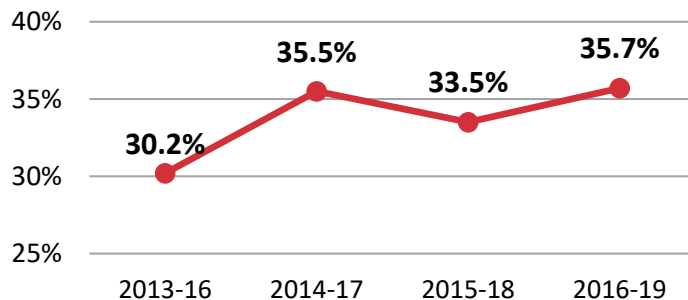

Three-Year Graduation Rate

TBR Community College System: 25.3% for 2016-19

Percent of first-time, full-time students from each cohort who earned a degree or certificate at a TBR community college within 3 years.