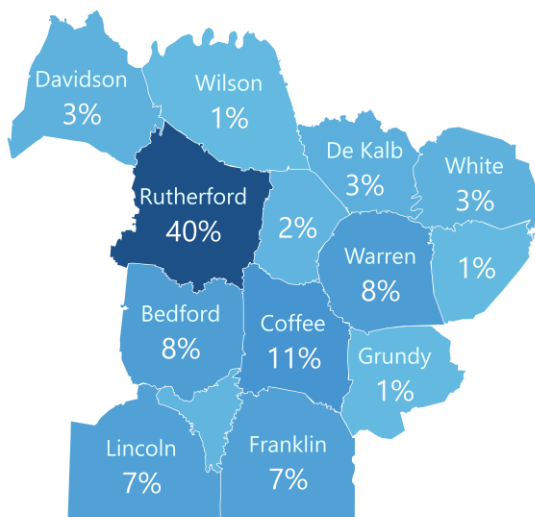

Three-Year Graduation Rate

TBR Community College System: 25.3% for 2016-19

Percent of first-time, full-time students from each cohort who earned a degree or certificate at a TBR community college within 3 years.

Motlow State Students by County and High School

Where did students live?	In fall 2019
Rutherford County	2,816 students
Coffee County	744 students
Warren County	595 students

Where did students graduate from high school?	Recent high school grads who enrolled in fall 2019
Warren County HS	139 students
Smyrna HS	103 students
Blackman HS	92 students

Campuses in Moore, Rutherford, Lincoln, and Warren Counties

Among all Motlow State students enrolled in Fall 2019, 40% were from Rutherford County.

Popular Areas of Study

Program Area	Degrees & Certificates in 2018-19
University Parallel/Tennessee Transfer Pathway	894 awards
Health & Related Programs	127 awards
Engineering & Related Fields	110 awards
Education	37 awards
Business & Related Services	9 awards