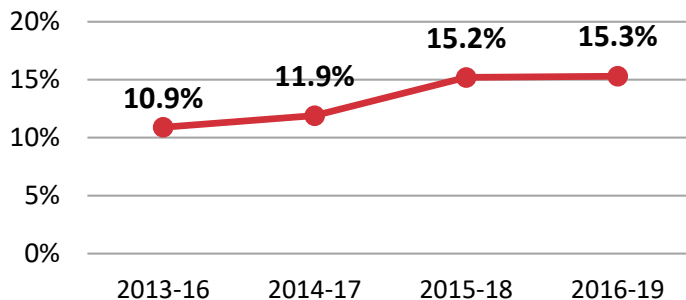

Three-Year Graduation Rate

TBR Community College System: 25.3% for 2016-19

Percent of first-time, full-time students from each cohort who earned a degree or certificate at a TBR community college within 3 years.