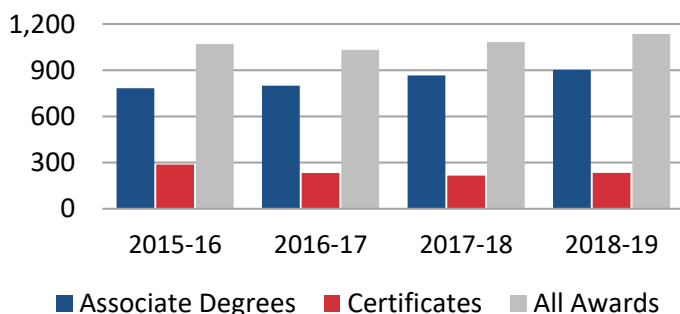

**38%**

of students at Nashville State in Fall 2019 were adult students, age 25 and older.

**14%**

of students at Nashville State in Fall 2019 were dual enrolled high school students.

**37%**

of students at Nashville State in Fall 2019 were Pell grant recipients.

### Year in Review

1,135 Degrees & Certificates Awarded in 2018-19