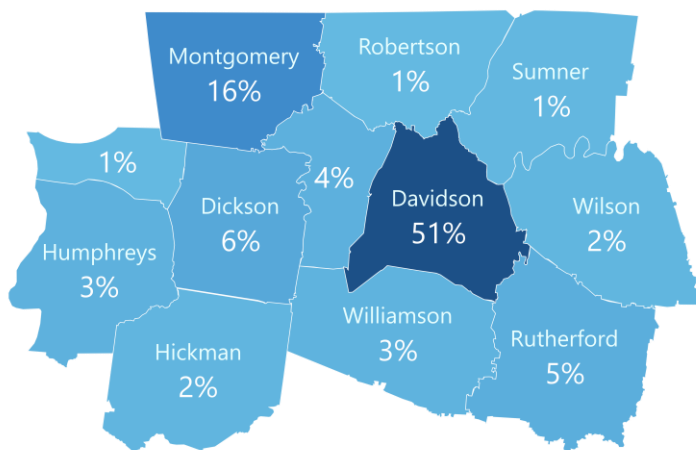

Nashville State Students by County and High School

Where did students live?	In fall 2019
Davidson County	4,072 students
Montgomery County	1,303 students
Dickson County	509 students

Where did students graduate from high school?	Recent high school grads who enrolled in fall 2019
Dickson County HS	81 students
John Overton HS	66 students
Cane Ridge HS	56 students

Main Campus in Davidson County

Among all Nashville State students enrolled in Fall 2019, 51% were from Davidson County.

Popular Areas of Study

Program Area	Degrees & Certificates in 2018-19
University Parallel/Tennessee Transfer Pathway	595 awards
Health & Related Programs	143 awards
Business & Related Services	80 awards
Visual & Performing Arts	60 awards
Computer & Information Sciences	33 awards

Tuition & Fees

$4,242	$262
2019-20 annual tuition for in-state students	Other mandatory fees for 2019-20

Tuition & mandatory fees in 2019-20 for students enrolled in 15 credit hours in Fall and Spring semesters.

Contact Nashville State

Main Campus:
120 White Bridge Road
Nashville, TN 37209

Phone Number: 615-353-3333

Website: www.nsc.edu

Apply: www.nsc.edu/admissions/apply