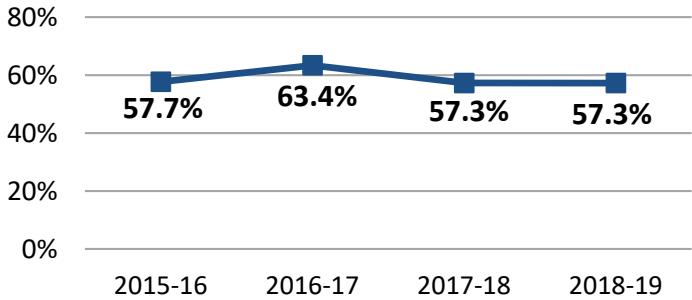

Student Success

First-Year Retention Rate

TBR Community College System: 54.8% for 2018-19

Percent of first-time, full-time students from each cohort who continued the next fall or graduated within a year.