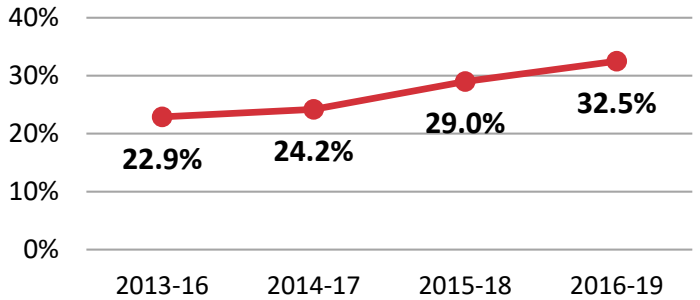

Three-Year Graduation Rate

TBR Community College System: 25.3% for 2016-19

Percent of first-time, full-time students from each cohort who earned a degree or certificate at a TBR community college within 3 years.