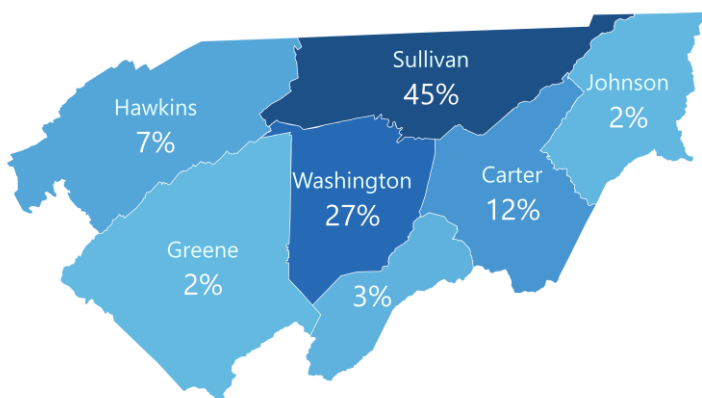

### Northeast State Students by County and High School

Where did students live?	In fall 2019
Sullivan County	2,742 students
Washington County	1,653 students
Carter County	702 students

Where did students graduate from high school?	Recent high school grads who enrolled in fall 2019
Dobyns Bennett HS	123 students
Daniel Boone HS	106 students
Sullivan South HS	98 students

Main Campus in Sullivan County

Among all Northeast State students enrolled in Fall 2019, 45% were from Sullivan County.