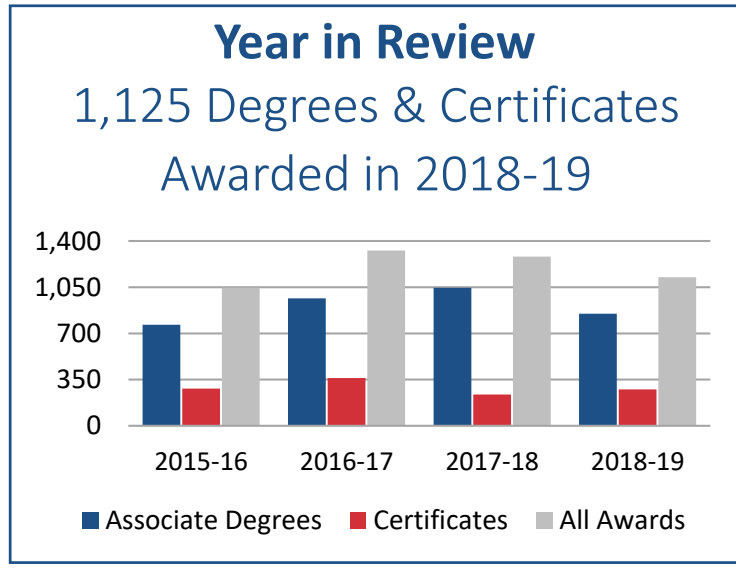

About Southwest

Southwest Tennessee Community College is an open access, comprehensive community college serving Shelby and Fayette counties. As Memphis' only public two-year college, Southwest serves the city's diverse population and the surrounding Mid-South region at two main campuses, five centers, and many instructional sites. In 2020, Southwest earned the prestigious Leader College status from the national Achieving the Dream Network for improvement in student success outcomes.

35%

of students at Southwest in Fall 2019 were adult students, age 25 and older.

11%

of students at Southwest in Fall 2019 were dual enrolled high school students.

50%

of students at Southwest in Fall 2019 were Pell grant recipients.