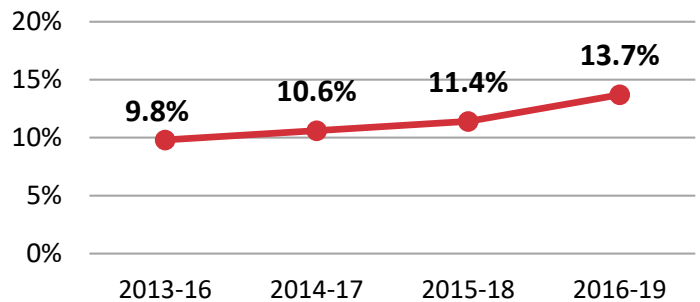

Three-Year Graduation Rate

TBR Community College System: 25.3% for 2016-19

Percent of first-time, full-time students from each cohort who earned a degree or certificate at a TBR community college within 3 years.