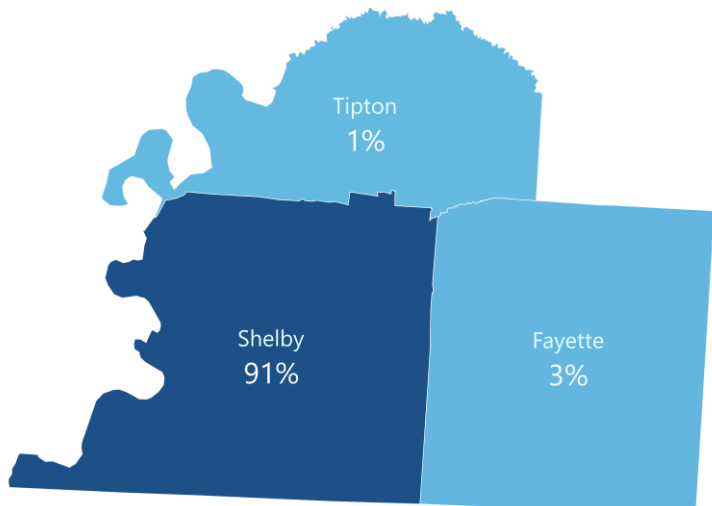

Fall 2019 Students

	Southwest	TBR Community Colleges
Total Enrollment	9,653	88,946
Female Students	65%	61%
Male Students	35%	39%
White Students	24%	71%
Black Students	64%	16%
Hispanic Students	7%	6%
Lottery Scholarship	7%	18%

Southwest Students by County and High School

Where did students live?	In fall 2019
Shelby County	8,807 students
Fayette County	278 students
Tipton County	103 students

Where did students graduate from high school?	Recent high school grads who enrolled in fall 2019
Barlett HS	108 students
Cordova HS	104 students
Germantown HS	86 students

Main Campus in Shelby County

Among all Southwest students enrolled in Fall 2019, 91% were from Shelby County.

Popular Areas of Study

Program Area	Degrees & Certificates in 2018-19
University Parallel/Tennessee Transfer Pathway	576 awards
Health & Related Programs	214 awards
Business & Related Services	152 awards
Computer & Information Sciences	36 awards
Mechanic & Repair Technologies	29 awards