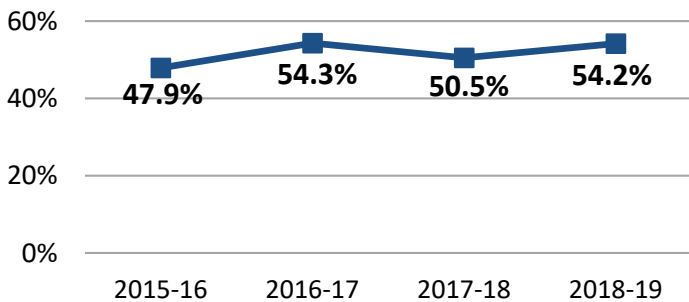

Student Success

First-Year Retention Rate

TBR Community College System: 54.8% for 2018-19

Percent of first-time, full-time students from each cohort who continued the next fall or graduated within a year.