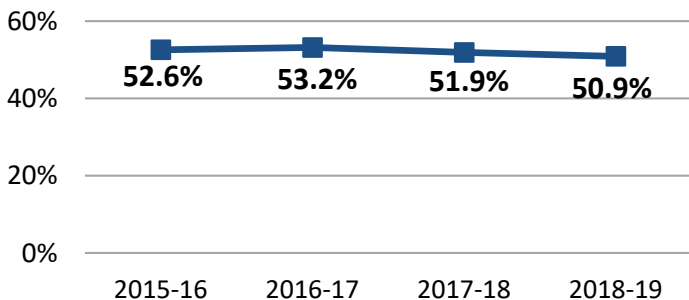

Student Success

First-Year Retention Rate

TBR Community College System: 54.8% for 2018-19

Percent of first-time, full-time students from each cohort who continued the next fall or graduated within a year.