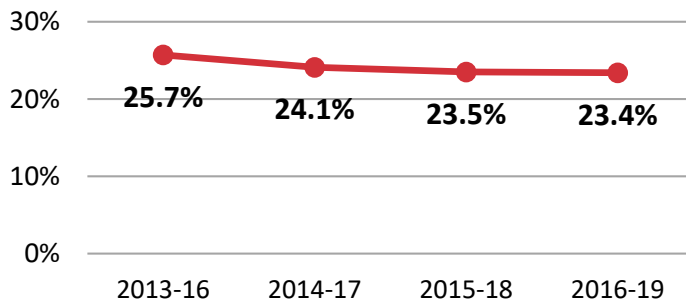

Three-Year Graduation Rate

TBR Community College System: 25.3% for 2016-19

Percent of first-time, full-time students from each cohort who earned a degree or certificate at a TBR community college within 3 years.