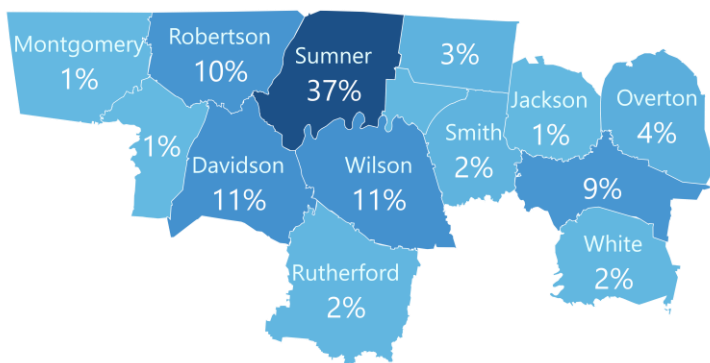

Volunteer State Students by County and High School

Where did students live?	In fall 2019
Sumner County	3,418 students
Davidson County	980 students
Wilson County	980 students

Where did students graduate from high school?	Recent high school grads who enrolled in fall 2019
Station Camp HS	157 students
Gallatin HS	136 students
Hendersonville HS	104 students

Main Campus in Sumner County

Among all Volunteer State students enrolled in Fall 2019, 37% were from Sumner County.

Popular Areas of Study

Program Area	Degrees & Certificates in 2018-19
University Parallel/Tennessee Transfer Pathway	800 awards
Health & Related Programs	452 awards
Protective Services	83 awards
Business & Related Services	56 awards
Computer & Information Sciences	51 awards

Tuition & Fees

$4,242	$300
2019-20 annual tuition for in-state students	Other mandatory fees for 2019-20

Tuition & mandatory fees in 2019-20 for students enrolled in 15 credit hours in Fall and Spring semesters.

Contact Volunteer State

Main Campus:
1480 Nashville Pike
Gallatin, TN 37066

Phone Number: 615-452-8600

Website: www.volstate.edu

Apply: www.volstate.edu/admissions/apply