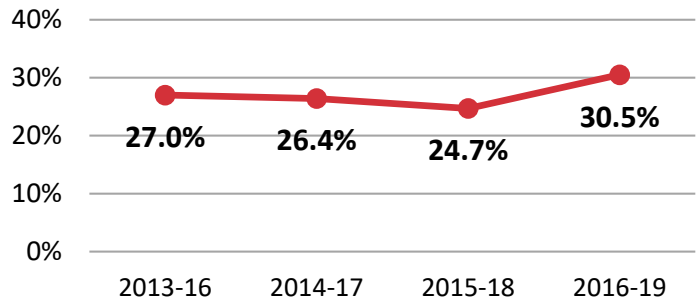

Three-Year Graduation Rate

TBR Community College System: 25.3% for 2016-19

Percent of first-time, full-time students from each cohort who earned a degree or certificate at a TBR community college within 3 years.