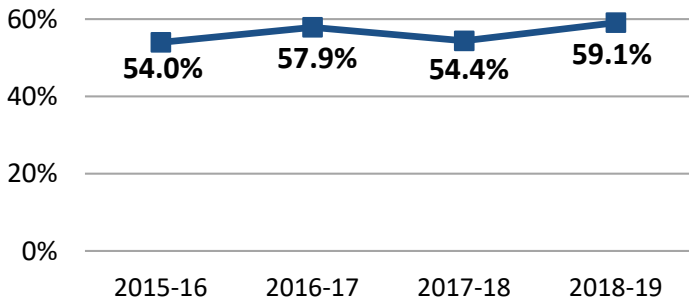

Student Success

First-Year Retention Rate

TBR Community College System: 54.8% for 2018-19

Percent of first-time, full-time students from each cohort who continued the next fall or graduated within a year.