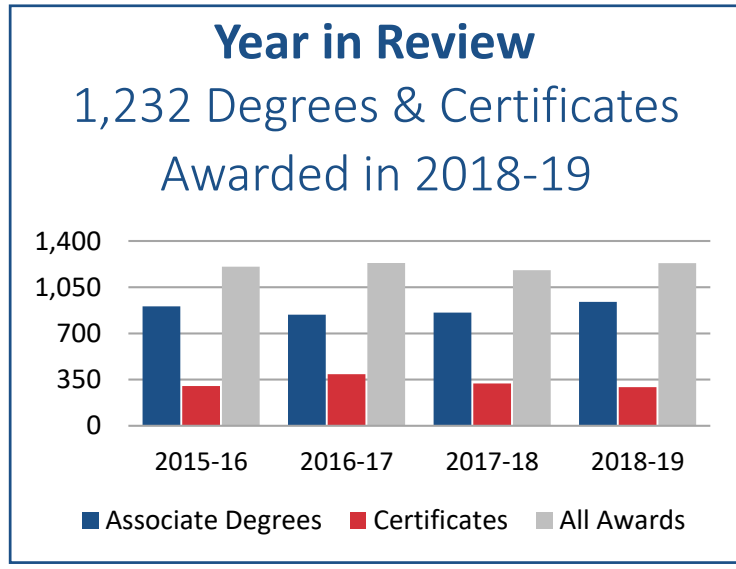

22%

of students at Walters State in Fall 2019 were adult students, age 25 and older.

24%

of students at Walters State in Fall 2019 were dual enrolled high school students.

37%

of students at Walters State in Fall 2019 were Pell grant recipients.