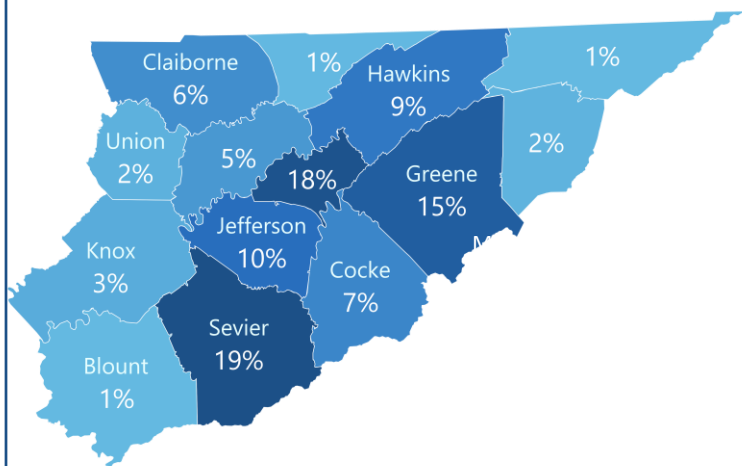

Walters State Students by County and High School

Where did students live?	In fall 2019
Sevier County	1,178 students
Hamblen County	1,122 students
Greene County	924 students

Where did students graduate from high school?	Recent high school grads who enrolled in fall 2019
Morristown-Hamblen HS West	142 students
Jefferson County HS	118 students
Morristown-Hamblen HS East	115 students

Main Campus in Hamblen County

Among all Walters State students enrolled in Fall 2019, 19% were from Sevier County.

Popular Areas of Study

Program Area	Degrees & Certificates in 2018-19
University Parallel/Tennessee Transfer Pathway	598 awards
Health & Related Programs	257 awards
Protective Services	217 awards
Business & Related Services	42 awards
Education	30 awards

Tuition & Fees

$4,242	$295
2019-20 annual tuition for in-state students	Other mandatory fees for 2019-20

Tuition & mandatory fees in 2019-20 for students enrolled in 15 credit hours in Fall and Spring semesters.

Contact Walters State

Main Campus:

500 S. Davy Crockett Parkway
Morristown, TN 37813

Phone Number: 423-585-2600

Website: www.ws.edu

Apply: www.ws.edu/admissions/apply