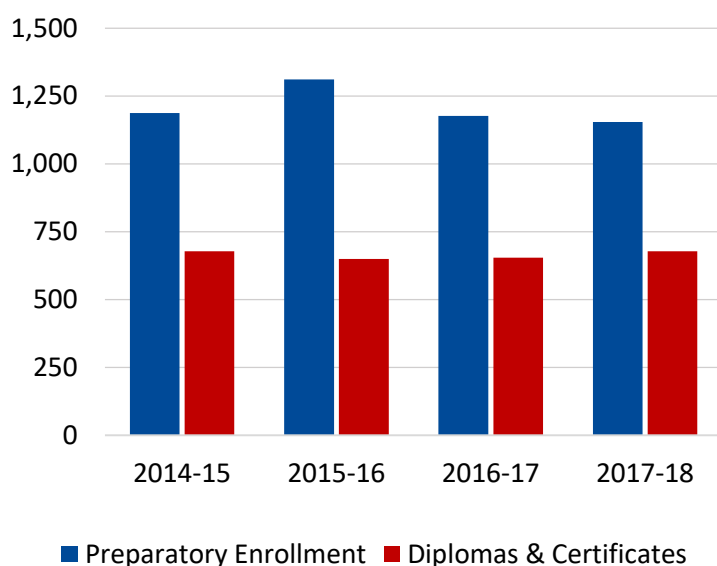

Enrollment & Awards