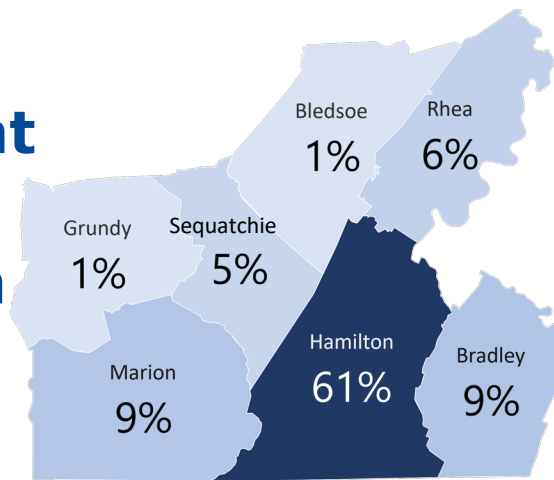

The Tennessee College of Applied Technology Chattanooga serves students in Hamilton County and surrounding areas in southeastern Tennessee. The main campus is located on the campus of Chattanooga State Community College.

Enrollment & Awards

Job Placement Rate

Enrollment at TCAT Chattanooga By County

61% of students at TCAT Chattanooga in 2017-18 lived in **Hamilton** County.

Student Success in 2017-18

Licensure Pass Rates in 2018