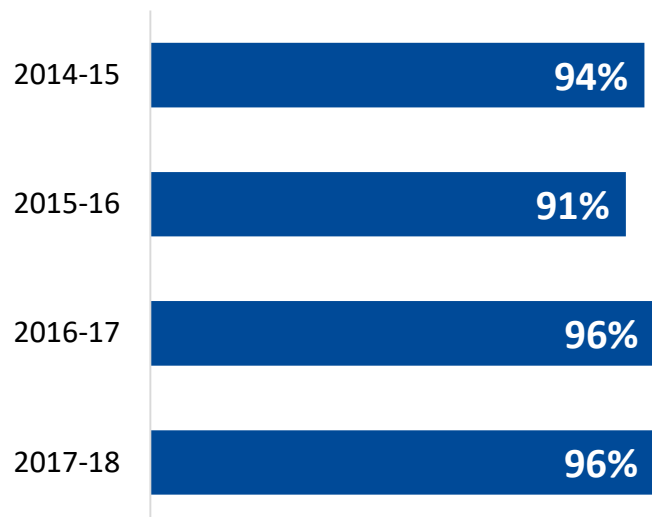

Job Placement Rate