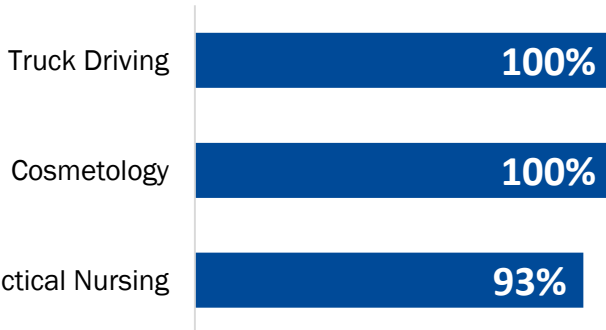

78%

Completion Rate

*2018 COE Annual Report

Student Profile: 2017-18

	Preparatory Students
Total Enrollment	1,155
Female Students	32%
Male Students	68%
White Students	72%
Black Students	21%
Hispanic Students	7%

Enrollment & Awards

Job Placement Rate

Enrollment at TCAT Chattanooga By County

61% of students at TCAT Chattanooga in 2017-18 lived in **Hamilton** County.

Student Success in 2017-18

Licensure Pass Rates in 2018