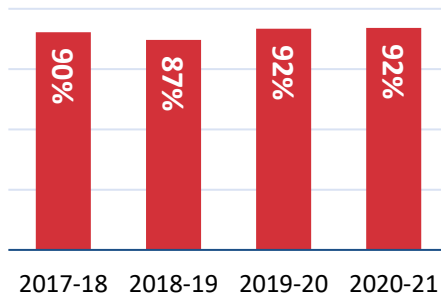

# Enrollment at TCAT Crossville By County

52% of students in 2020-21 lived in Cumberland County.

*Preparatory and supplemental students only; counties with fewer than 10 students are excluded to protect student privacy.*

## A History of Student Success

Program Completion Rate

Job Placement Rate

Licensure Pass Rate