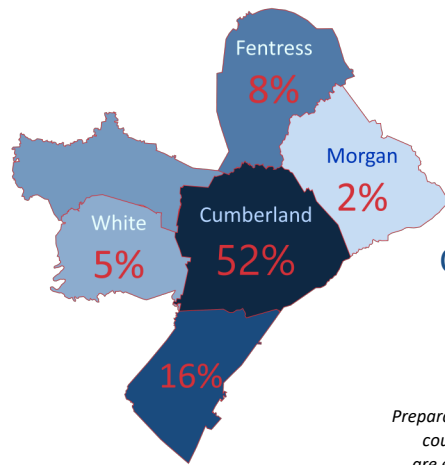

## Student Success in 2020-21

*Program Completion Rate*

*Job Placement Rate*

*Licensure Pass Rate*

# Enrollment at TCAT Crossville By County

52% of students in 2020-21 lived in Cumberland County.

*Preparatory and supplemental students only; counties with fewer than 10 students are excluded to protect student privacy.*