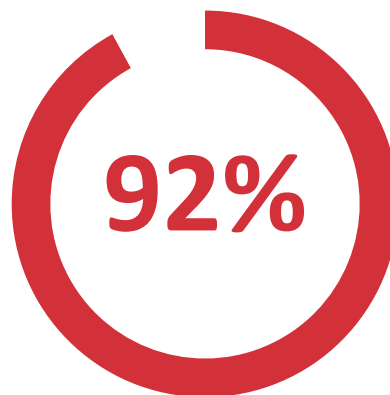

Job Placement Rate