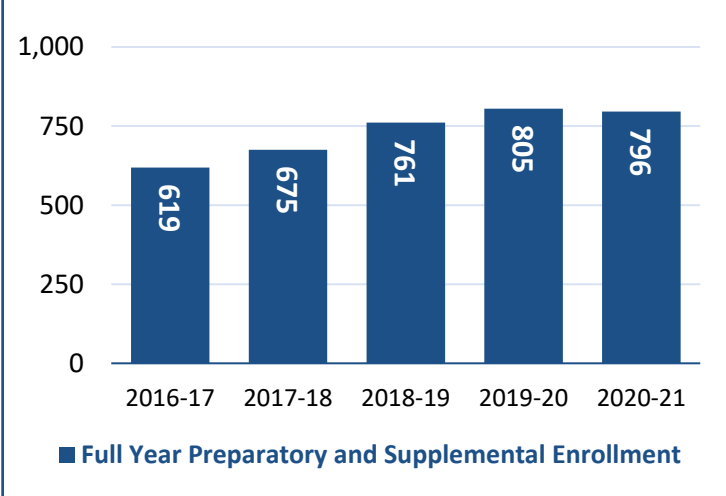

## Enrollment

## Awards Earned

**29%**

of preparatory students in fall 2021 were adult students, age 25 and older.

**22%**

of preparatory students in fall 2021 were dual enrolled high school students.

**53%**

of preparatory students in fall 2021 were Pell Grant recipients.