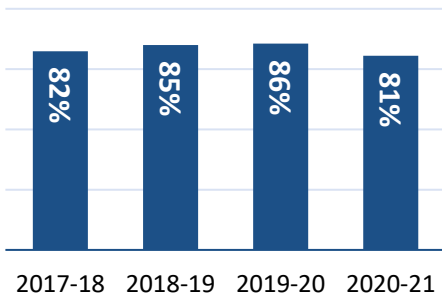

# Enrollment at TCAT Crossville By County

52% of students in 2020-21 lived in Cumberland County.

*Preparatory and supplemental students only; counties with fewer than 10 students are excluded to protect student privacy.*

## A History of Student Success

Program Completion Rate

Job Placement Rate

Licensure Pass Rate