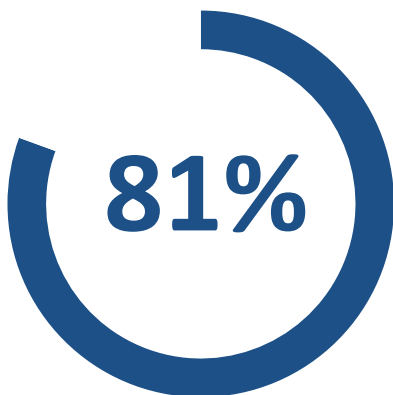

Student Success in 2020-21

Program Completion Rate