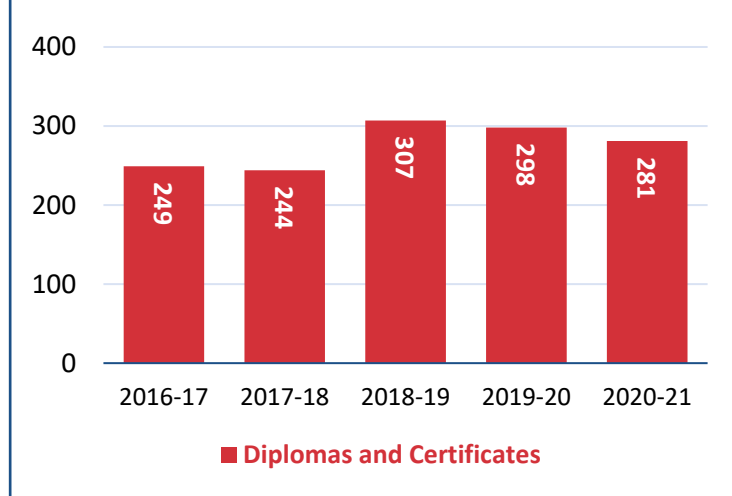

## Enrollment

## Awards Earned

**29%**

of preparatory students in fall 2021 were adult students, age 25 and older.

**22%**

of preparatory students in fall 2021 were dual enrolled high school students.

**53%**

of preparatory students in fall 2021 were Pell Grant recipients.