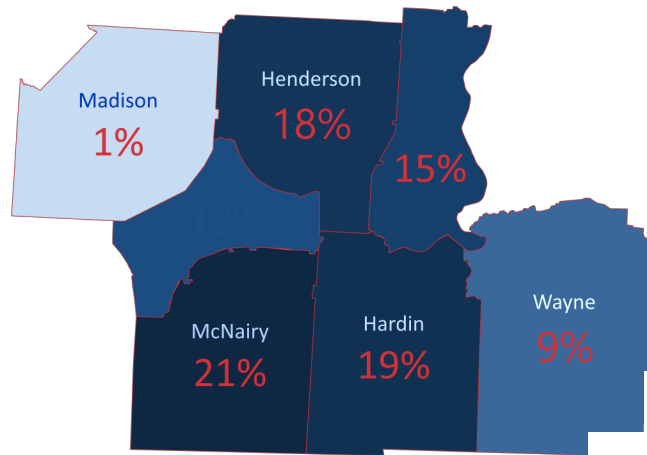

Enrollment in 2020-2021	TCAT Crump	All TCATs
Preparatory Students	1,154	21,992
Female Students	28%	36%
Male Students	72%	64%
White Students	86%	71%
Black Students	3%	16%
Hispanic Students	4%	6%
All Other Races	7%	8%

Student Success in 2020-21

Program Completion Rate

Job Placement Rate

Licensure Pass Rate

Enrollment at TCAT Crump By County

21% of students in 2020-21 lived in McNairy County.

Preparatory and supplemental students only; counties with fewer than 10 students are excluded to protect student privacy.

A History of Student Success

Program Completion Rate

Job Placement Rate

Licensure Pass Rate

Success in the Top Five Programs in 2020-21

- Program Completion Rate
- Placement Rate
- Licensure Pass Rate

This data represents the five programs with the highest enrollment in 2020-21. Some programs do not report licensure pass rates because licensure exams are not required for the program of study.