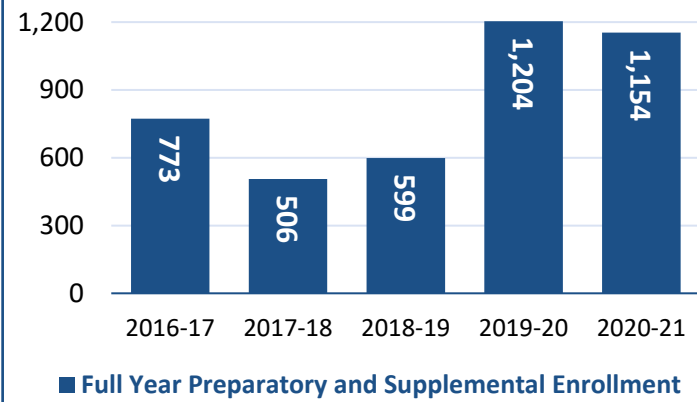

Enrollment

Awards Earned

14%

of preparatory students in fall 2021 were adult students, age 25 and older.

62%

of preparatory students in fall 2021 were dual enrolled high school students.

23%

of preparatory students in fall 2021 were Pell Grant recipients.