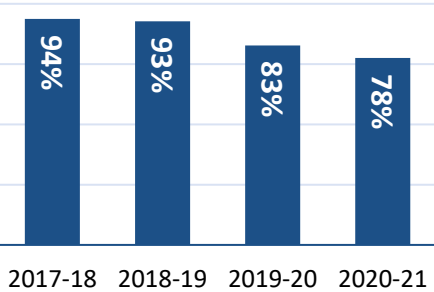

Enrollment in 2020-2021	TCAT Crump	All TCATs
Preparatory Students	1,154	21,992
Female Students	28%	36%
Male Students	72%	64%
White Students	86%	71%
Black Students	3%	16%
Hispanic Students	4%	6%
All Other Races	7%	8%

Student Success in 2020-21

Program Completion Rate

Job Placement Rate

Licensure Pass Rate

Enrollment at TCAT Crump By County

21% of students in 2020-21 lived in McNairy County.

Preparatory and supplemental students only; counties with fewer than 10 students are excluded to protect student privacy.

A History of Student Success

Program Completion Rate

Job Placement Rate

Licensure Pass Rate

Success in the Top Five Programs in 2020-21

- Program Completion Rate
- Placement Rate
- Licensure Pass Rate

This data represents the five programs with the highest enrollment in 2020-21. Some programs do not report licensure pass rates because licensure exams are not required for the program of study.