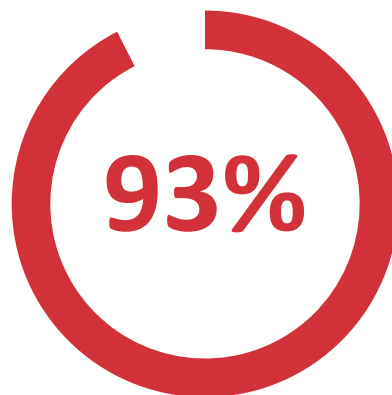

Job Placement Rate