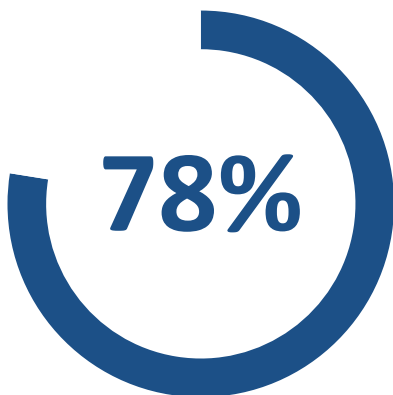

Student Success in 2020-21

Program Completion Rate