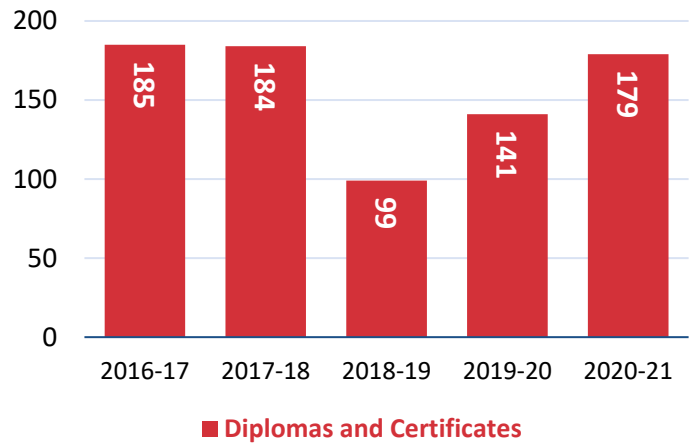

Enrollment

Awards Earned

14%

of preparatory students in fall 2021 were adult students, age 25 and older.

62%

of preparatory students in fall 2021 were dual enrolled high school students.

23%

of preparatory students in fall 2021 were Pell Grant recipients.

Enrollment in 2020-2021	TCAT Crump	All TCATs
Preparatory Students	1,154	21,992
Female Students	28%	36%
Male Students	72%	64%
White Students	86%	71%
Black Students	3%	16%
Hispanic Students	4%	6%
All Other Races	7%	8%