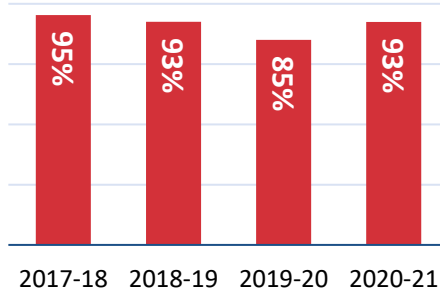

Enrollment

Awards Earned

14%

of preparatory students in fall 2021 were adult students, age 25 and older.

62%

of preparatory students in fall 2021 were dual enrolled high school students.

23%

of preparatory students in fall 2021 were Pell Grant recipients.

Enrollment in 2020-2021	TCAT Crump	All TCATs
Preparatory Students	1,154	21,992
Female Students	28%	36%
Male Students	72%	64%
White Students	86%	71%
Black Students	3%	16%
Hispanic Students	4%	6%
All Other Races	7%	8%

Student Success in 2020-21

Program Completion Rate

Job Placement Rate

Licensure Pass Rate

Enrollment at TCAT Crump By County

21% of students in 2020-21 lived in McNairy County.

Preparatory and supplemental students only; counties with fewer than 10 students are excluded to protect student privacy.

A History of Student Success

Program Completion Rate

Job Placement Rate

Licensure Pass Rate

Success in the Top Five Programs in 2020-21

- Program Completion Rate
- Placement Rate
- Licensure Pass Rate

This data represents the five programs with the highest enrollment in 2020-21. Some programs do not report licensure pass rates because licensure exams are not required for the program of study.