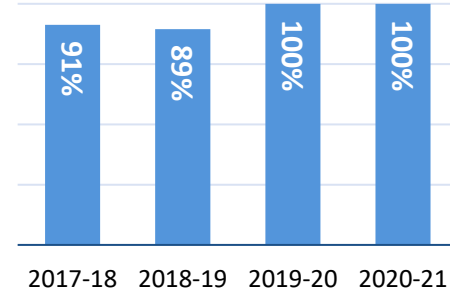

Enrollment in 2020-2021	TCAT Crump	All TCATs
Preparatory Students	1,154	21,992
Female Students	28%	36%
Male Students	72%	64%
White Students	86%	71%
Black Students	3%	16%
Hispanic Students	4%	6%
All Other Races	7%	8%

Student Success in 2020-21

Program Completion Rate

Job Placement Rate

Licensure Pass Rate

Enrollment at TCAT Crump By County

21% of students in 2020-21 lived in McNairy County.

Preparatory and supplemental students only; counties with fewer than 10 students are excluded to protect student privacy.

A History of Student Success

Program Completion Rate

Job Placement Rate

Licensure Pass Rate

Success in the Top Five Programs in 2020-21

- Program Completion Rate
- Placement Rate
- Licensure Pass Rate

This data represents the five programs with the highest enrollment in 2020-21. Some programs do not report licensure pass rates because licensure exams are not required for the program of study.