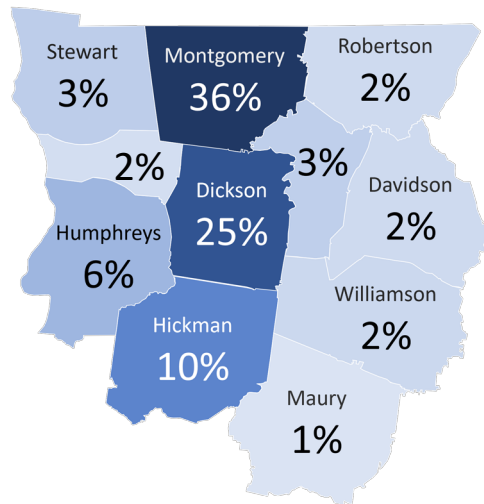

The Tennessee College of Applied Technology Dickson serves students in Dickson County and surrounding areas in Middle Tennessee. Along with the main campus in Dickson, programs are offered at the Clarksville campus, the Advanced Manufacturing Center in Dickson, and the Franklin Instructional Service Center.

Enrollment & Awards

Job Placement Rate

TCAT Dickson 2021 Data Profile

New Tennessee Promise Students enrolled in 2019-20

of Tennessee Promise students from 2017-18 graduated within three years

Enrollment at TCAT Dickson By County

36% of in-state students at TCAT Dickson in 2019-20 lived in **Montgomery County**.

Preparatory students only; counties with fewer than 10 students are excluded to protect student privacy.

Student Success in 2018-19