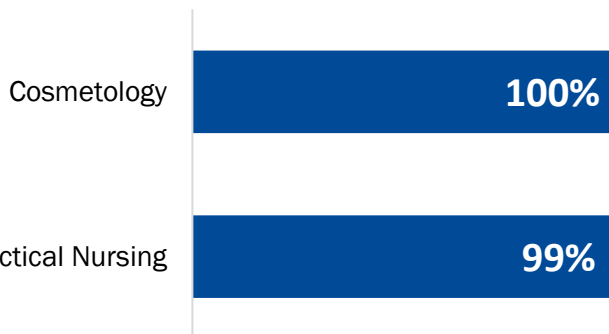

Student Success in 2018-19

Licensure Pass Rates in 2019