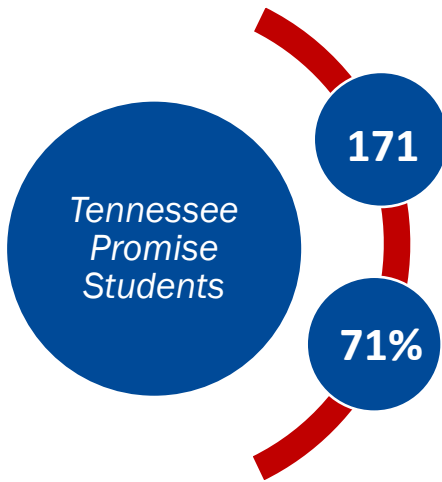

TCAT Dickson 2021 Data Profile

New Tennessee Promise Students enrolled in 2019-20

of Tennessee Promise students from 2017-18 graduated within three years