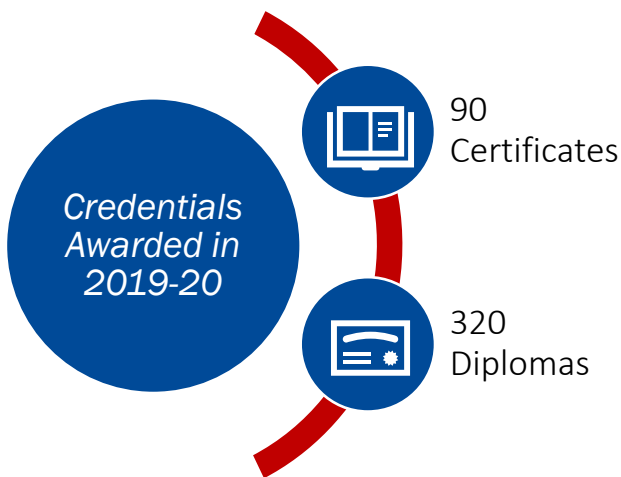

The Tennessee College of Applied Technology Dickson serves students in Dickson County and surrounding areas in Middle Tennessee. Along with the main campus in Dickson, programs are offered at the Clarksville campus, the Advanced Manufacturing Center in Dickson, and the Franklin Instructional Service Center.

86%

Completion Rate

*2019 COE Annual Report