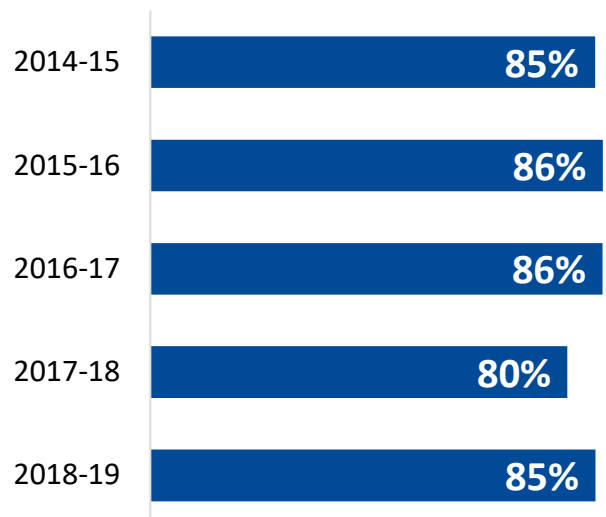

Job Placement Rate