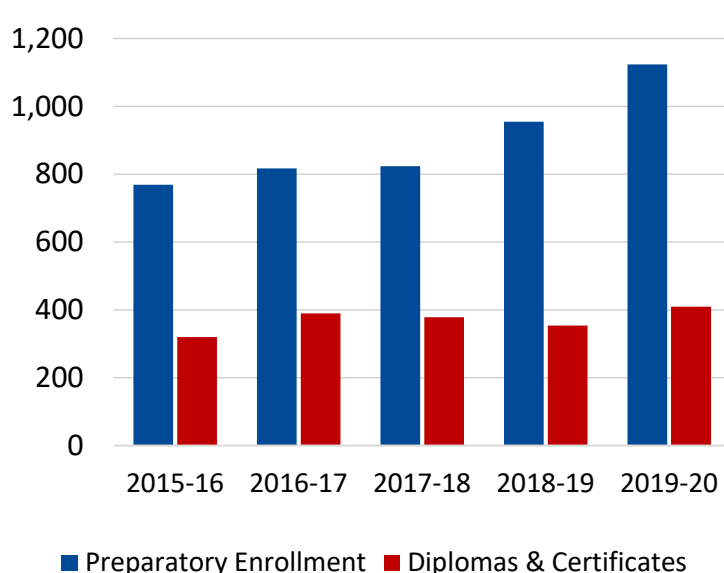

Enrollment & Awards