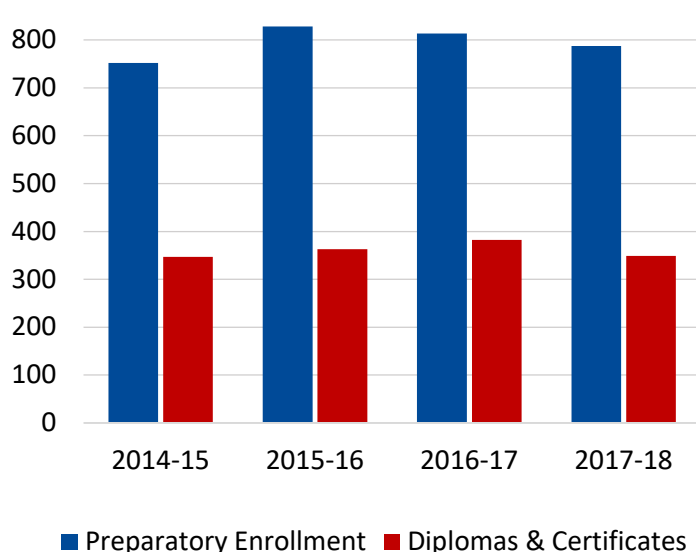

Enrollment & Awards