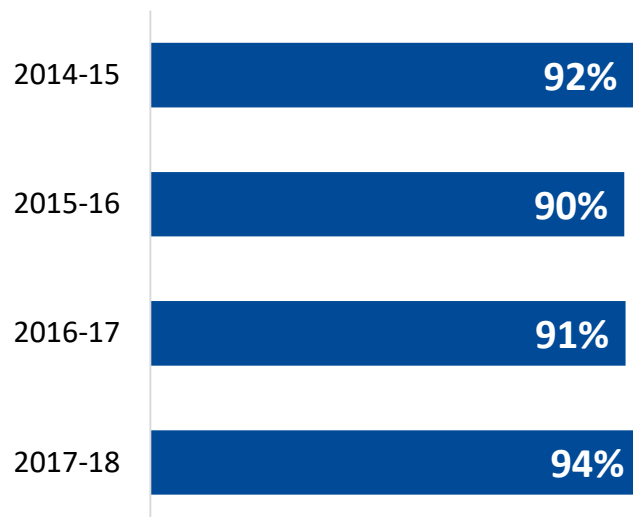

Job Placement Rate