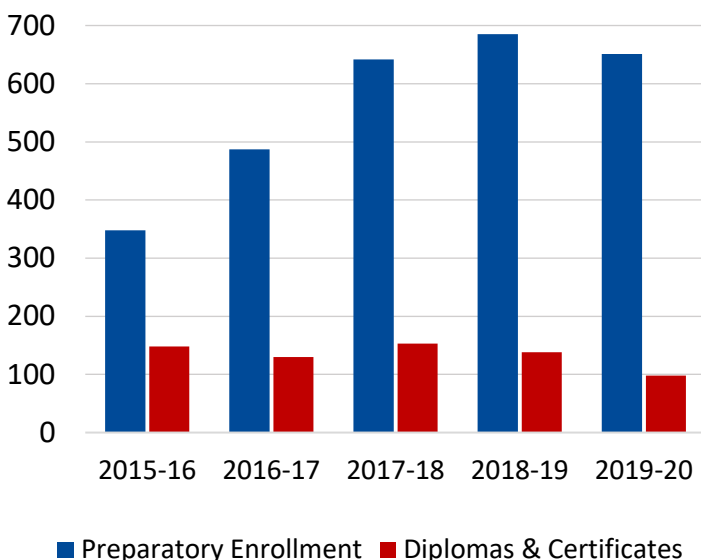

Enrollment & Awards