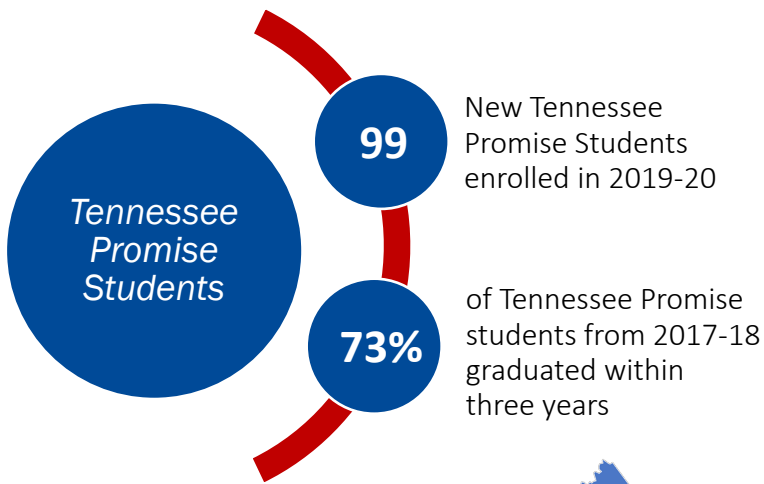

TCAT Harriman 2021 Data Profile