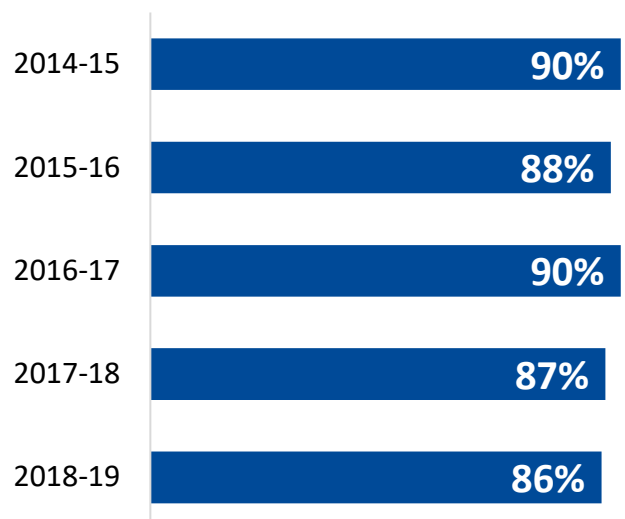

Job Placement Rate