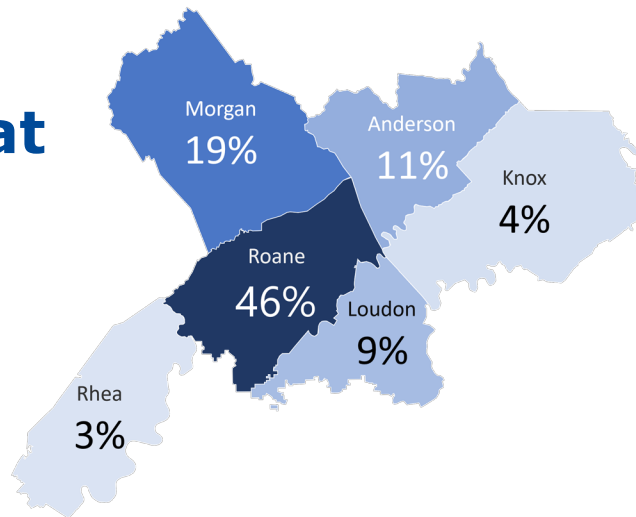

Enrollment & Awards

Job Placement Rate

TCAT Harriman 2021 Data Profile

Enrollment at TCAT Harriman By County

46% of in-state students at TCAT Harriman in 2019-20 lived in **Roane County**.
Preparatory students only; counties with fewer than 10 students are excluded to protect student privacy.