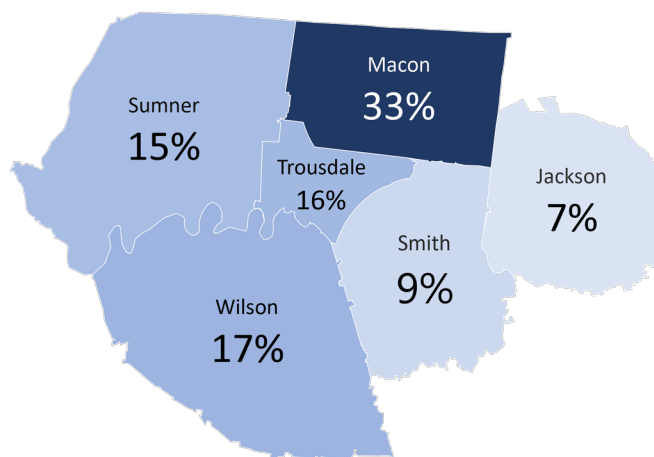

The Tennessee College of Applied Technology Hartsville serves students in Trousdale County and surrounding areas in northern Middle Tennessee. Along with the main campus in Hartsville, programs are offered at the Tri-County Extension Campus in Red Boiling Springs and the Wilson County Campus in Lebanon.

Enrollment & Awards

Job Placement Rate

TCAT Hartsville 2021 Data Profile

Enrollment at TCAT Hartsville By County

33% of in-state students at TCAT Hartsville in 2019-20 lived in **Macon** County.

Preparatory students only; counties with fewer than 10 students are excluded to protect student privacy.