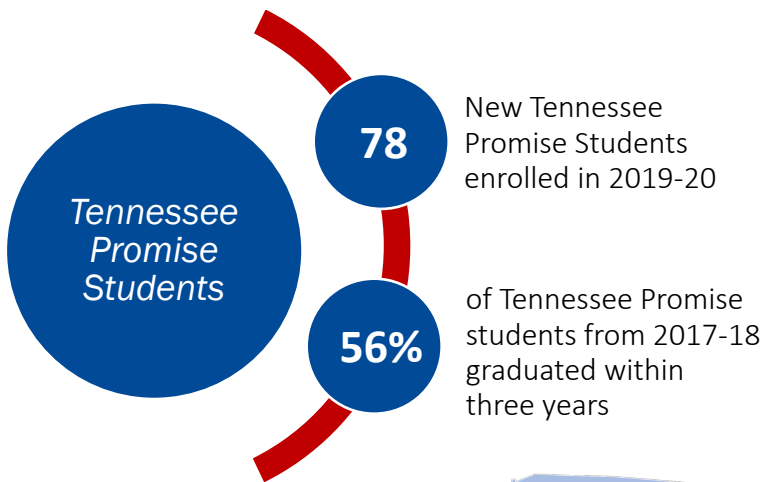

TCAT Hartsville 2021 Data Profile