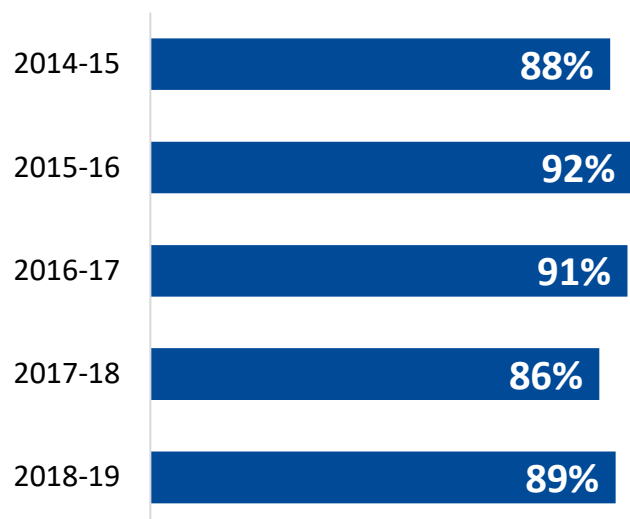

Job Placement Rate