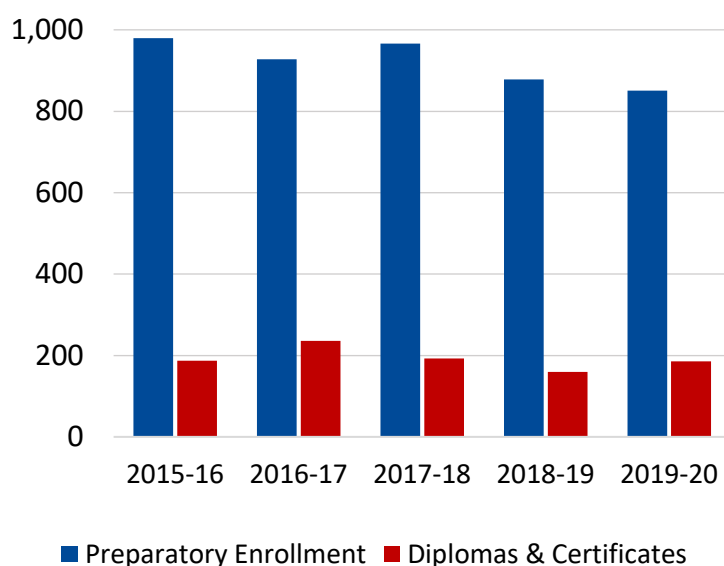

Enrollment & Awards