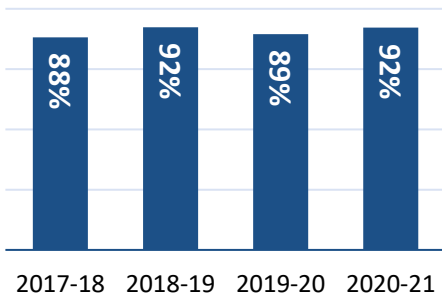

## Student Success in 2020-21

Program Completion Rate

Job Placement Rate

Licensure Pass Rate

### Enrollment at TCAT Hohenwald By County

33% of students in 2020-21 lived in Maury County.

*Preparatory and supplemental students only; counties with fewer than 10 students are excluded to protect student privacy.*

### A History of Student Success

Program Completion Rate

Job Placement Rate

Licensure Pass Rate