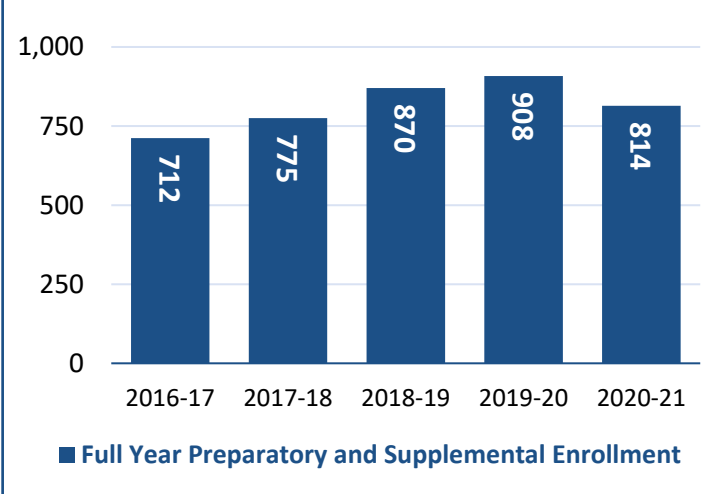

### Enrollment

### Awards Earned

17%

of preparatory students in fall 2021 were adult students, age 25 and older.

49%

of preparatory students in fall 2021 were dual enrolled high school students.

30%

of preparatory students in fall 2021 were Pell Grant recipients.