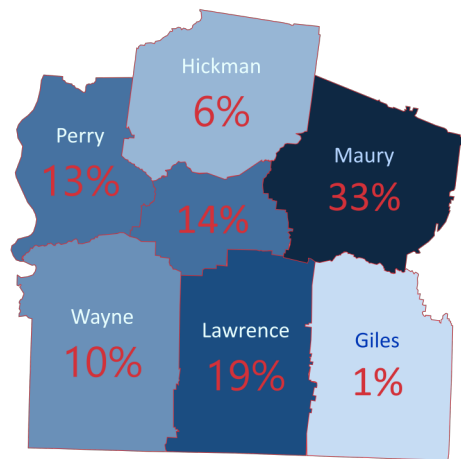

## Student Success in 2020-21

Program Completion Rate

Job Placement Rate

Licensure Pass Rate

### Enrollment at TCAT Hohenwald By County

33% of students in 2020-21 lived in Maury County.

*Preparatory and supplemental students only; counties with fewer than 10 students are excluded to protect student privacy.*