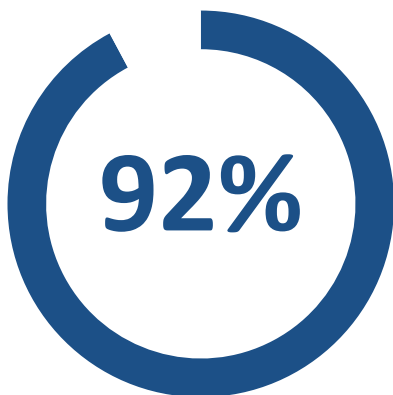

Student Success in 2020-21

Program Completion Rate