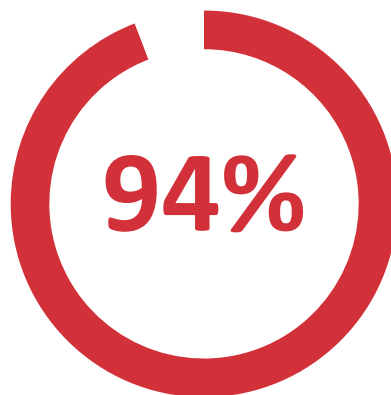

Job Placement Rate