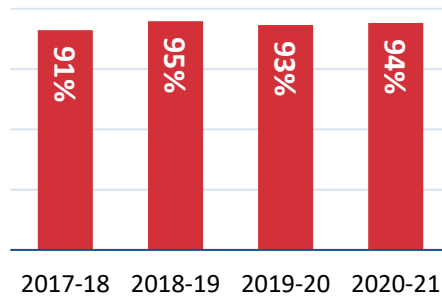

## Student Success in 2020-21

Program Completion Rate

Job Placement Rate

Licensure Pass Rate

### Enrollment at TCAT Hohenwald By County

33% of students in 2020-21 lived in Maury County.

*Preparatory and supplemental students only; counties with fewer than 10 students are excluded to protect student privacy.*

### A History of Student Success

Program Completion Rate

Job Placement Rate

Licensure Pass Rate