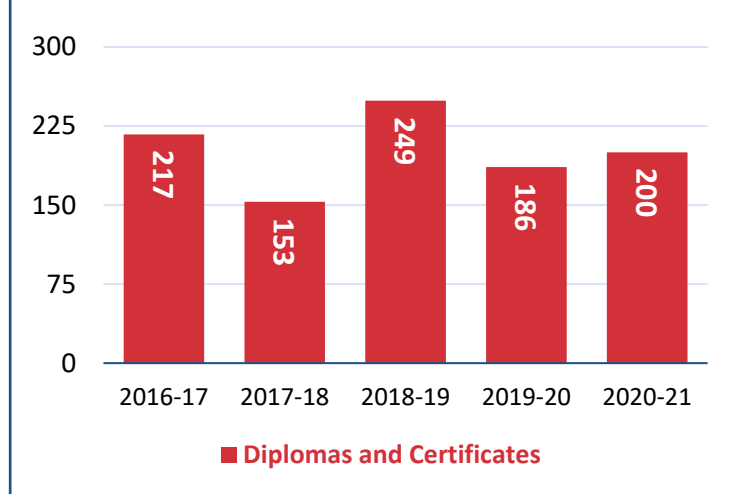

### Enrollment

### Awards Earned

17%

of preparatory students in fall 2021 were adult students, age 25 and older.

49%

of preparatory students in fall 2021 were dual enrolled high school students.

30%

of preparatory students in fall 2021 were Pell Grant recipients.