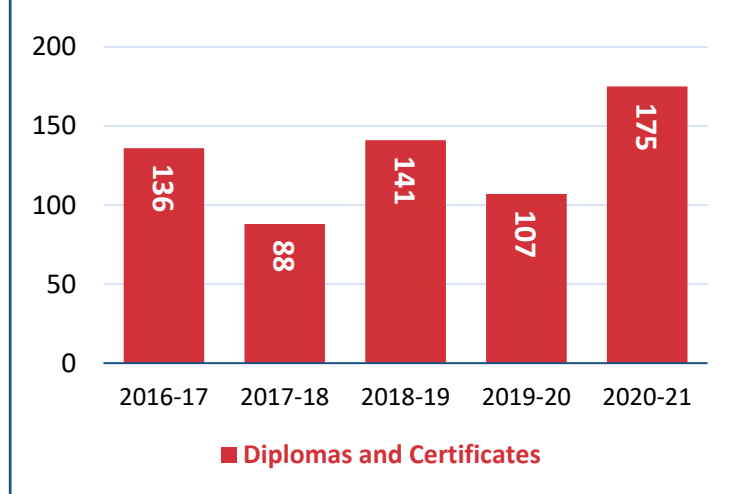

### Enrollment

### Awards Earned

**21%**

of preparatory students in fall 2021 were adult students, age 25 and older.

**22%**

of preparatory students in fall 2021 were dual enrolled high school students.

**56%**

of preparatory students in fall 2021 were Pell Grant recipients.