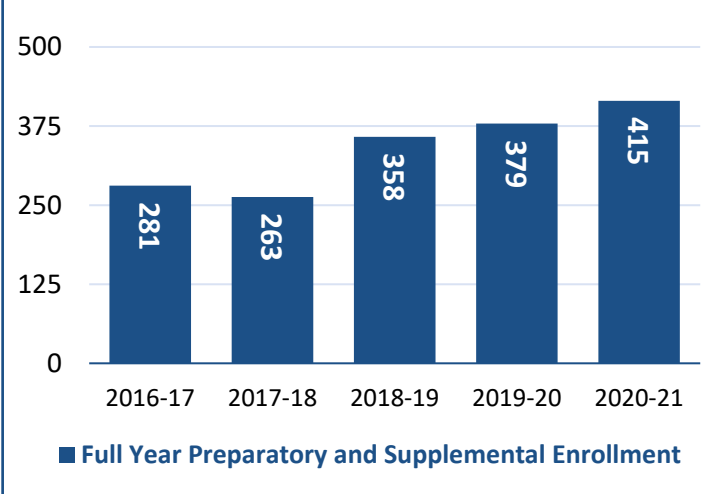

### Enrollment

### Awards Earned

**21%**

of preparatory students in fall 2021 were adult students, age 25 and older.

**22%**

of preparatory students in fall 2021 were dual enrolled high school students.

**56%**

of preparatory students in fall 2021 were Pell Grant recipients.