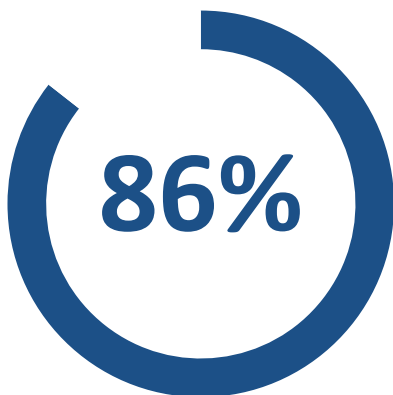

Student Success in 2020-21

Program Completion Rate