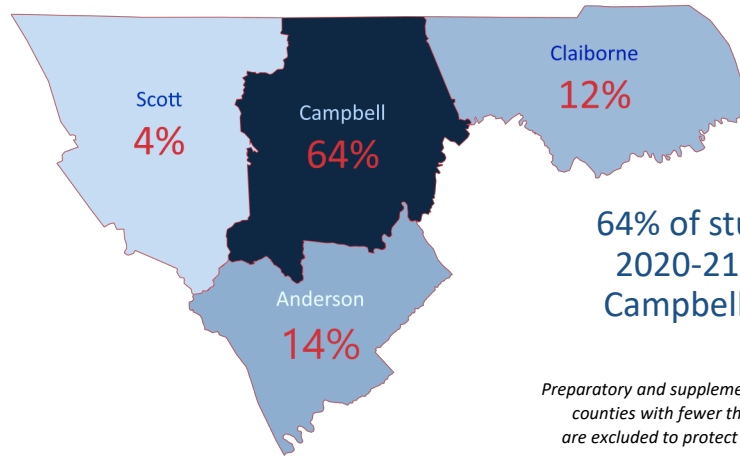

## Student Success in 2020-21

*Program Completion Rate*

*Job Placement Rate*

*Licensure Pass Rate*

# Enrollment at TCAT Jacksboro By County

64% of students in 2020-21 lived in Campbell County.

*Preparatory and supplemental students only; counties with fewer than 10 students are excluded to protect student privacy.*