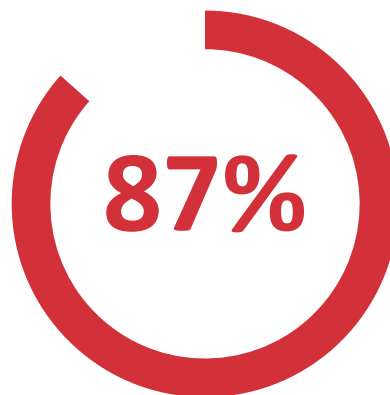

Job Placement Rate