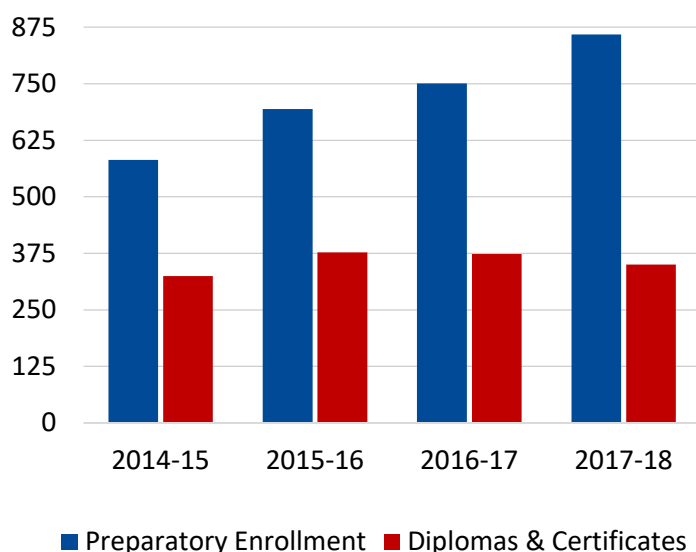

Enrollment & Awards