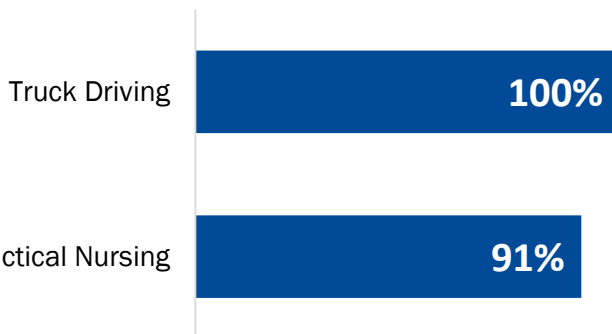

Student Success in 2017-18

Licensure Pass Rates in 2018