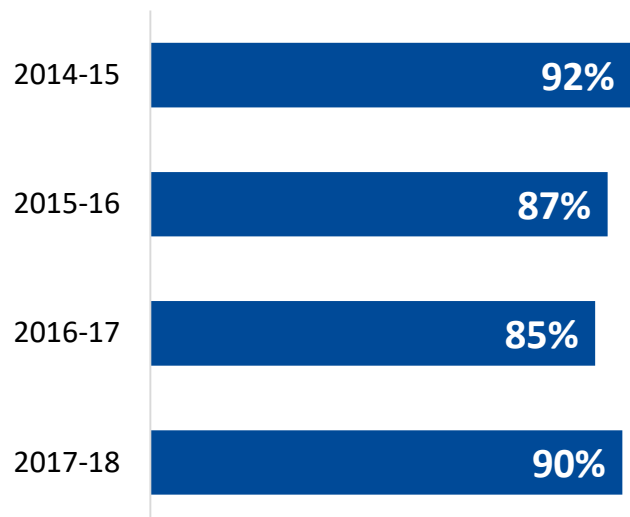

Job Placement Rate