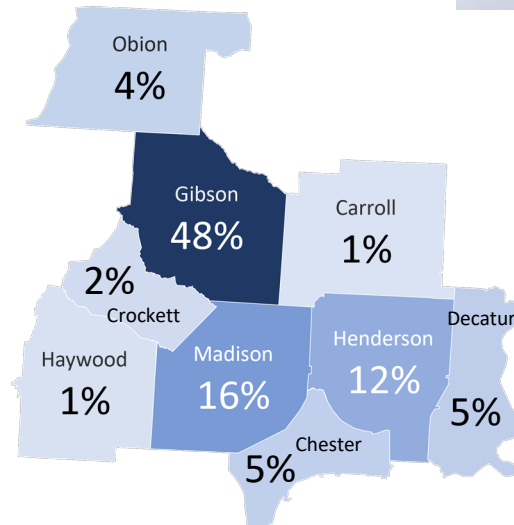

The Tennessee College of Applied Technology Jackson serves students in Madison County and surrounding areas in West Tennessee. Along with the main campus in Jackson, programs are offered in Henderson, Humboldt, Lexington, and at the McWherter Center on the campus of Jackson State Community College.

**To protect student privacy, observations of ten or fewer students have been excluded.

Enrollment & Awards

Job Placement Rate

Enrollment at TCAT Jackson By County

48% of students at TCAT Jackson in 2017-18 lived in **Gibson County**.