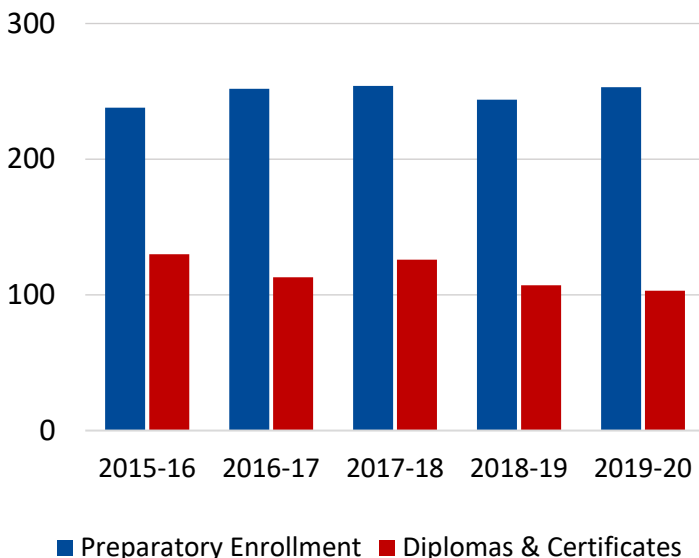

Enrollment & Awards