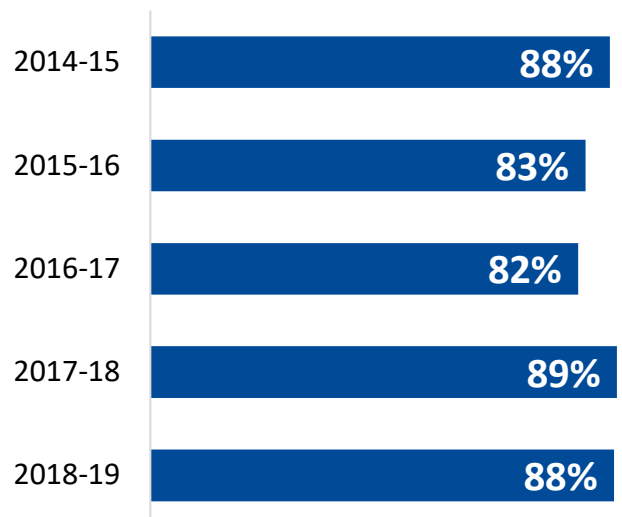

Job Placement Rate