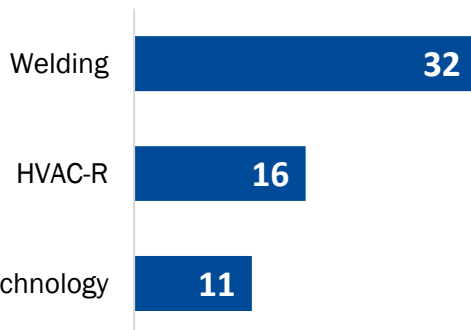

Student Success in 2018-19

Diplomas & Certificates Awarded in 2018-19