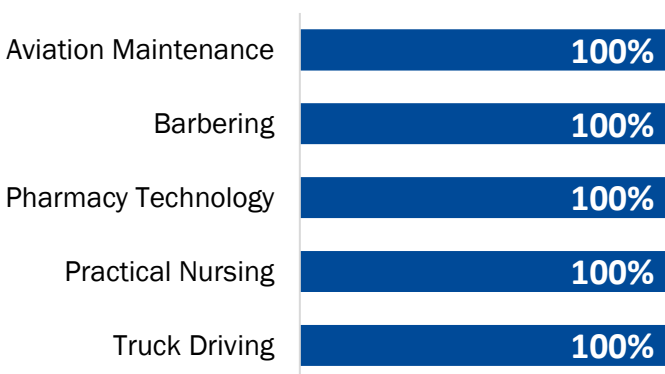

Student Success in 2018-19

Licensure Pass Rates in 2019