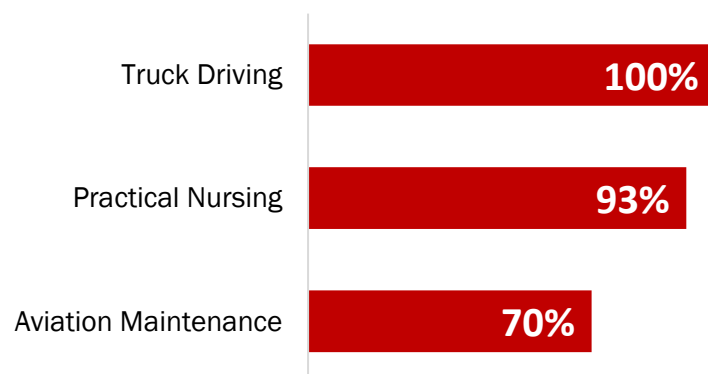

Job Placement Rates in 2019

Contact TCAT Memphis

Main Campus:

550 Alabama Avenue
Memphis, TN 38105

Phone Number: 901-543-6100

Website: tcatmemphis.edu

Apply: tcatmemphis.edu/future-students/admissions