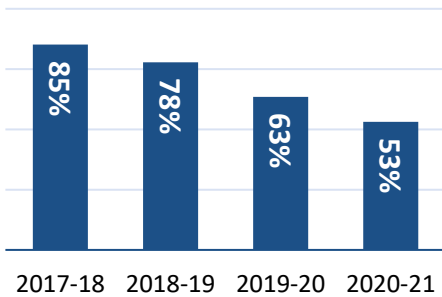

Job Placement Rate