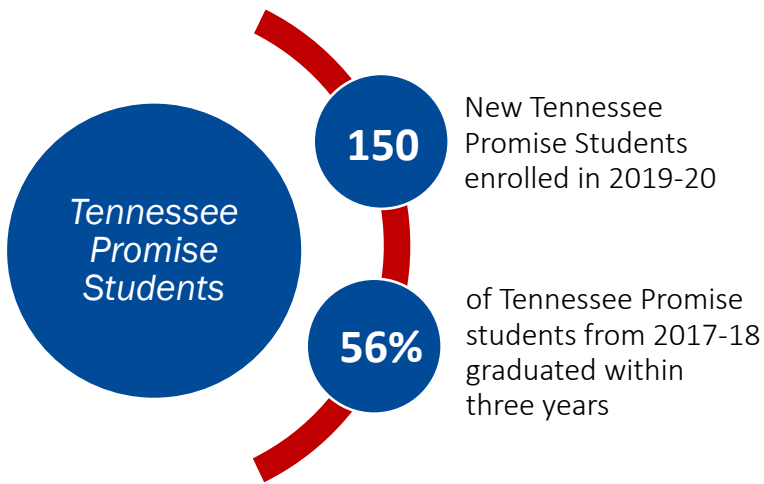

TCAT Memphis 2021 Data Profile