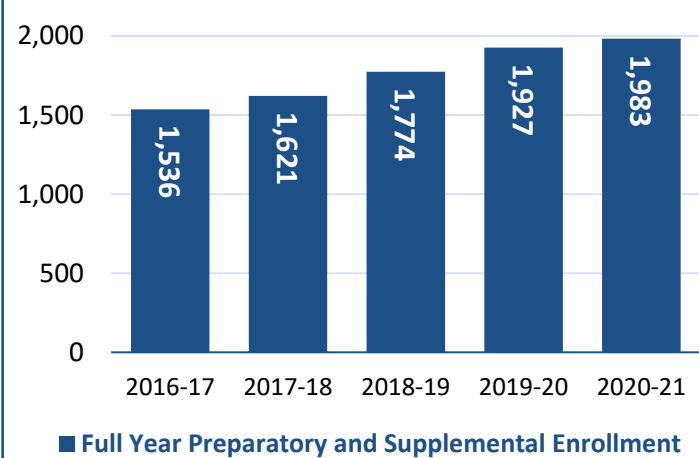

Enrollment

Awards Earned

32%

of preparatory students in fall 2021 were adult students, age 25 and older.

25%

of preparatory students in fall 2021 were dual enrolled high school students.

45%

of preparatory students in fall 2021 were Pell Grant recipients.