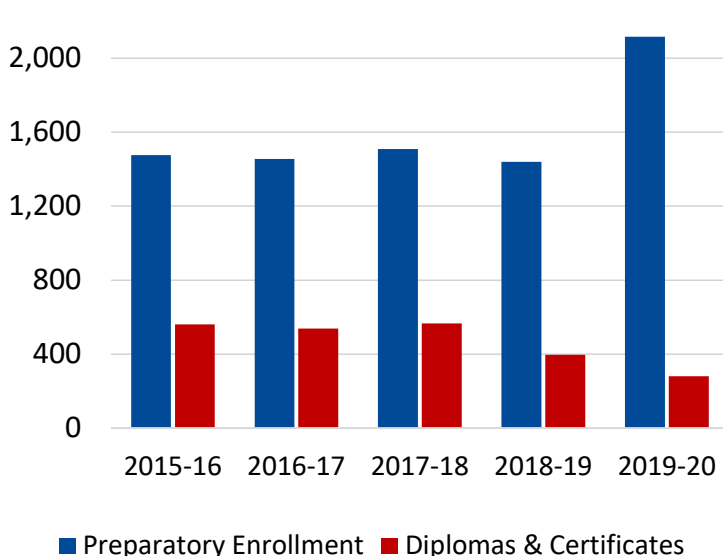

Enrollment & Awards