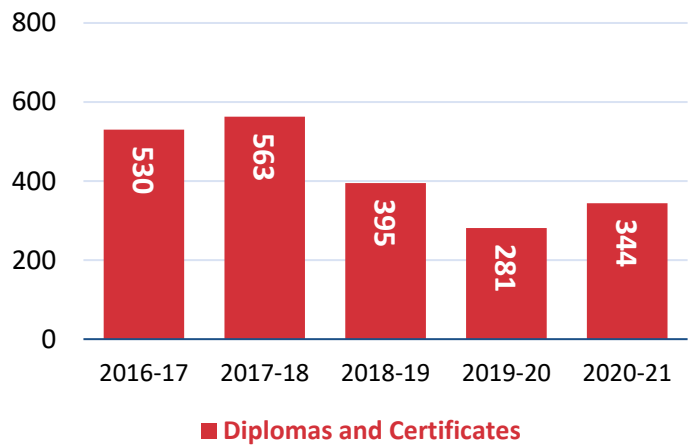

Enrollment

Awards Earned

32%

of preparatory students in fall 2021 were adult students, age 25 and older.

25%

of preparatory students in fall 2021 were dual enrolled high school students.

45%

of preparatory students in fall 2021 were Pell Grant recipients.