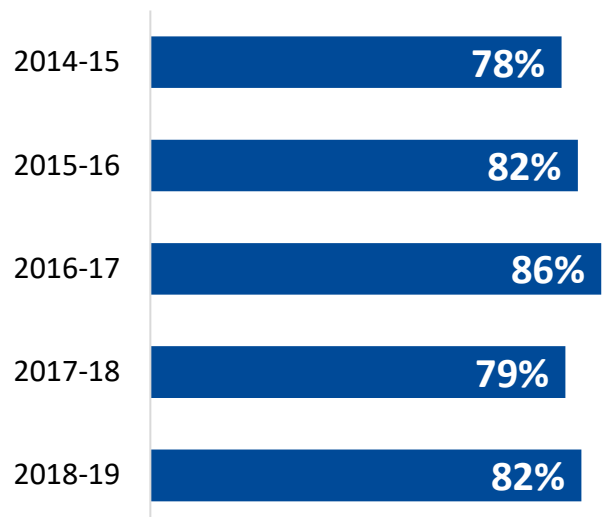

Job Placement Rate