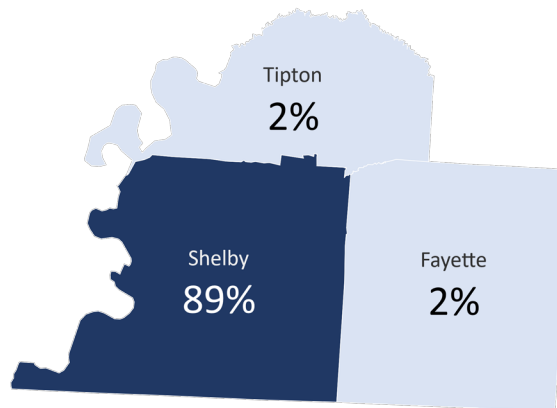

Enrollment & Awards

Job Placement Rate

TCAT Memphis 2021 Data Profile

Enrollment at TCAT Memphis By County

89% of in-state students at TCAT Memphis in 2019-20 lived in **Shelby County**.
Preparatory students only; counties with fewer than 10 students are excluded to protect student privacy.