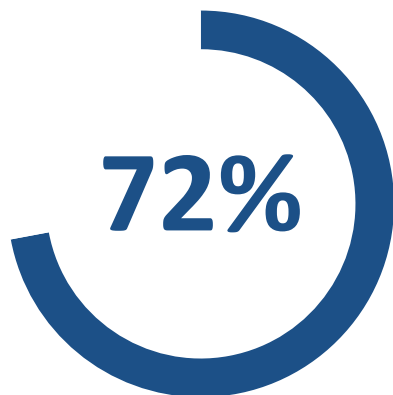

Student Success in 2020-21

Program Completion Rate