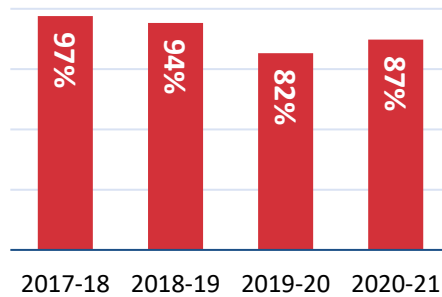

Enrollment

Awards Earned

25%

of preparatory students in fall 2021 were adult students, age 25 and older.

21%

of preparatory students in fall 2021 were dual enrolled high school students.

49%

of preparatory students in fall 2021 were Pell Grant recipients.

Enrollment in 2020-2021	TCAT Morristown	All TCATs
Preparatory Students	1,095	21,992
Female Students	24%	36%
Male Students	76%	64%
White Students	86%	71%
Black Students	2%	16%
Hispanic Students	8%	6%
All Other Races	4%	8%

Student Success in 2020-21

Program Completion Rate

Job Placement Rate

Licensure Pass Rate

Enrollment at TCAT Morristown By County

25% of students in 2020-21 lived in Hamblen County.

Preparatory and supplemental students only; counties with fewer than 10 students are excluded to protect student privacy.

A History of Student Success

Program Completion Rate

Job Placement Rate

Licensure Pass Rate

Success in the Top Five Programs in 2020-21

■ Program Completion Rate
■ Placement Rate
■ Licensure Pass Rate

This data represents the five programs with the highest enrollment in 2020-21. Some programs do not report licensure pass rates because licensure exams are not required for the program of study.