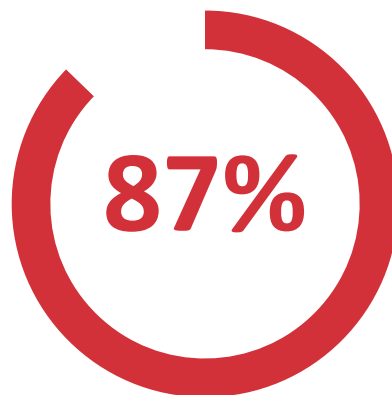

Job Placement Rate