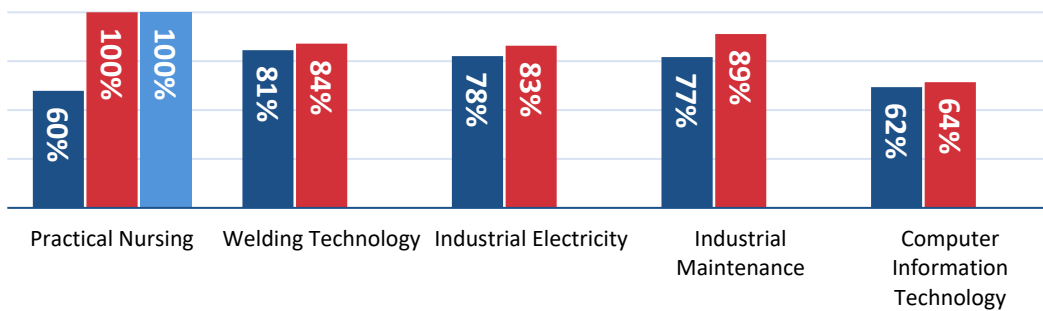

Student Success in 2020-21

Program Completion Rate

Job Placement Rate

Licensure Pass Rate

Enrollment at TCAT Morristown By County

25% of students in 2020-21 lived in Hamblen County.

Preparatory and supplemental students only; counties with fewer than 10 students are excluded to protect student privacy.

A History of Student Success

Program Completion Rate

Job Placement Rate

Licensure Pass Rate

Success in the Top Five Programs in 2020-21

■ Program Completion Rate
■ Placement Rate
■ Licensure Pass Rate

This data represents the five programs with the highest enrollment in 2020-21. Some programs do not report licensure pass rates because licensure exams are not required for the program of study.