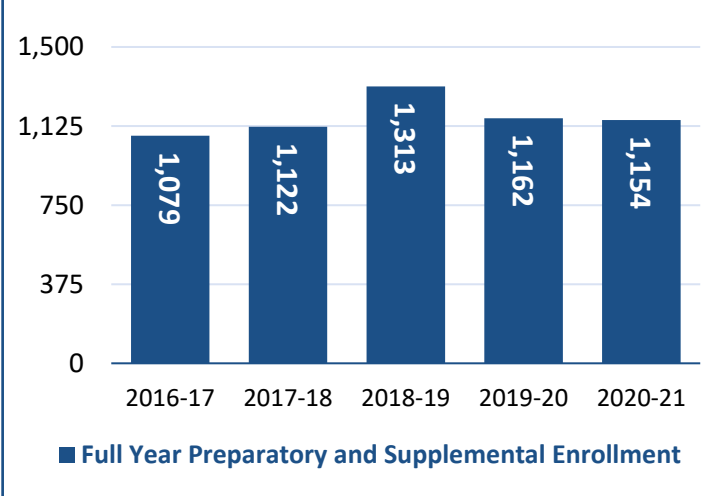

Enrollment

Awards Earned

25%

of preparatory students in fall 2021 were adult students, age 25 and older.

21%

of preparatory students in fall 2021 were dual enrolled high school students.

49%

of preparatory students in fall 2021 were Pell Grant recipients.