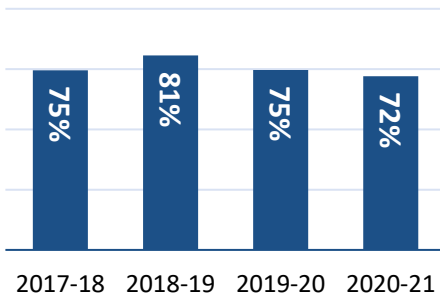

Enrollment in 2020-2021	TCAT Morristown	All TCATs
Preparatory Students	1,095	21,992
Female Students	24%	36%
Male Students	76%	64%
White Students	86%	71%
Black Students	2%	16%
Hispanic Students	8%	6%
All Other Races	4%	8%

Student Success in 2020-21

Program Completion Rate

Job Placement Rate

Licensure Pass Rate

Enrollment at TCAT Morristown By County

25% of students in 2020-21 lived in Hamblen County.

Preparatory and supplemental students only; counties with fewer than 10 students are excluded to protect student privacy.

A History of Student Success

Program Completion Rate

Job Placement Rate

Licensure Pass Rate

Success in the Top Five Programs in 2020-21

■ Program Completion Rate
■ Placement Rate
■ Licensure Pass Rate

This data represents the five programs with the highest enrollment in 2020-21. Some programs do not report licensure pass rates because licensure exams are not required for the program of study.