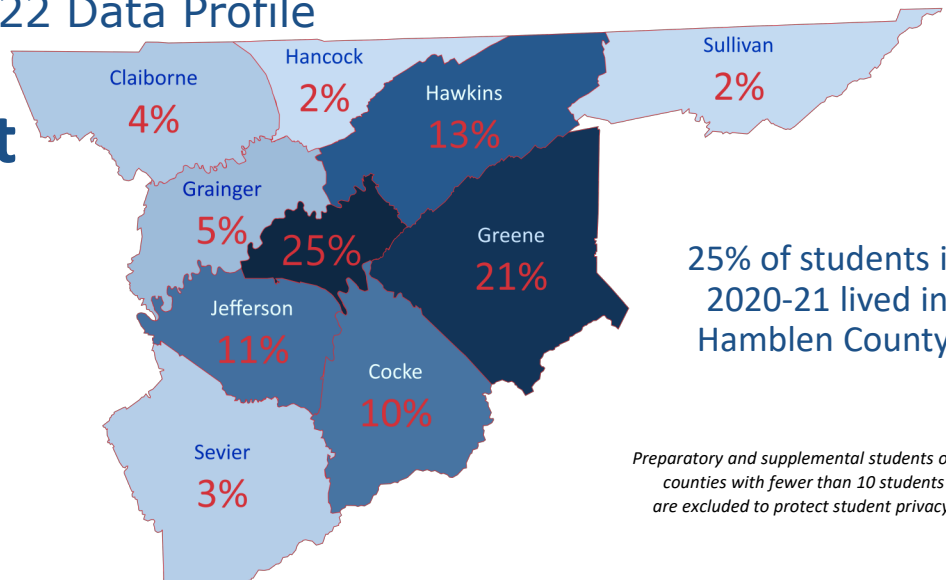

Student Success in 2020-21

Program Completion Rate

Job Placement Rate

Licensure Pass Rate

Enrollment at TCAT Morristown By County

25% of students in 2020-21 lived in Hamblen County.

Preparatory and supplemental students only; counties with fewer than 10 students are excluded to protect student privacy.

A History of Student Success

Program Completion Rate

Job Placement Rate

Licensure Pass Rate

Success in the Top Five Programs in 2020-21

■ Program Completion Rate
■ Placement Rate
■ Licensure Pass Rate

This data represents the five programs with the highest enrollment in 2020-21. Some programs do not report licensure pass rates because licensure exams are not required for the program of study.