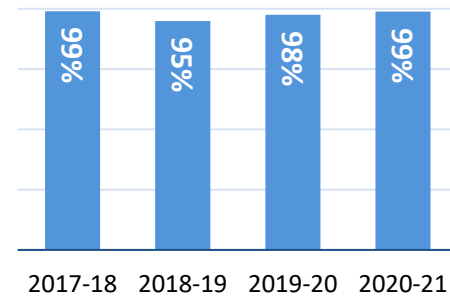

Student Success in 2020-21

Program Completion Rate

Job Placement Rate

Licensure Pass Rate

Enrollment at TCAT Morristown By County

25% of students in 2020-21 lived in Hamblen County.

Preparatory and supplemental students only; counties with fewer than 10 students are excluded to protect student privacy.

A History of Student Success

Program Completion Rate

Job Placement Rate

Licensure Pass Rate

Success in the Top Five Programs in 2020-21

■ Program Completion Rate
■ Placement Rate
■ Licensure Pass Rate

This data represents the five programs with the highest enrollment in 2020-21. Some programs do not report licensure pass rates because licensure exams are not required for the program of study.