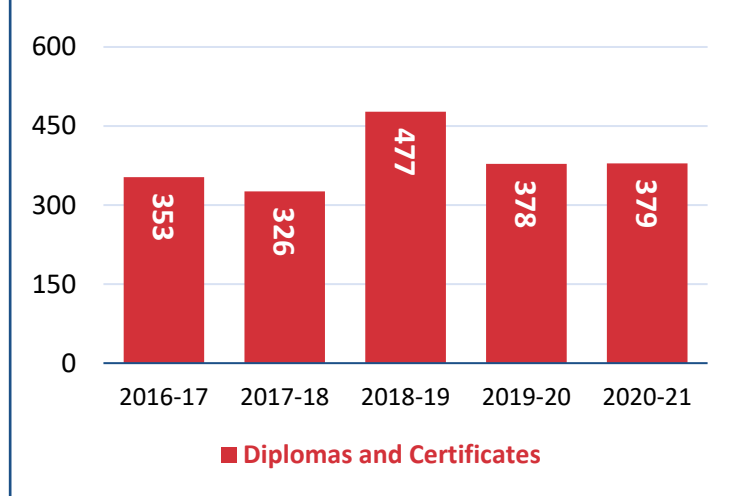

Enrollment

Awards Earned

25%

of preparatory students in fall 2021 were adult students, age 25 and older.

21%

of preparatory students in fall 2021 were dual enrolled high school students.

49%

of preparatory students in fall 2021 were Pell Grant recipients.

Enrollment in 2020-2021	TCAT Morristown	All TCATs
Preparatory Students	1,095	21,992
Female Students	24%	36%
Male Students	76%	64%
White Students	86%	71%
Black Students	2%	16%
Hispanic Students	8%	6%
All Other Races	4%	8%