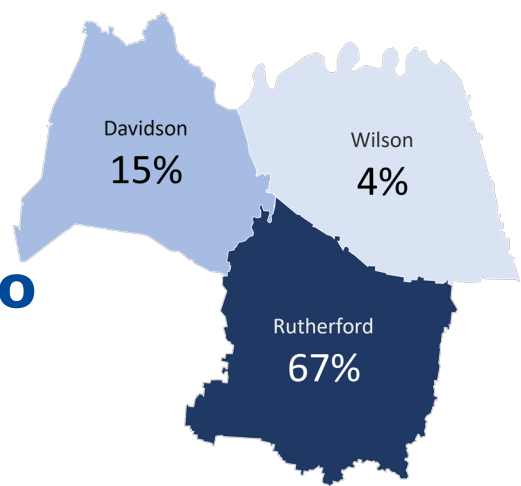

Excludes students in the lineworker program.

Enrollment & Awards

Job Placement Rate

TCAT Murfreesboro 2019 Data Profile

Enrollment at TCAT Murfreesboro By County

67% of students at TCAT Murfreesboro in 2017-18 lived in **Rutherford County**.
Excludes students in the lineworker program.

Student Success in 2017-18

Licensure Pass Rate in 2018

Job Placement Rates in 2018

Contact TCAT Murfreesboro

Main Campus:
1303 Old Fort Parkway
Murfreesboro, TN 37129

Smyrna Campus:
663 Ken Pilkerton Drive
Smyrna, TN 37167