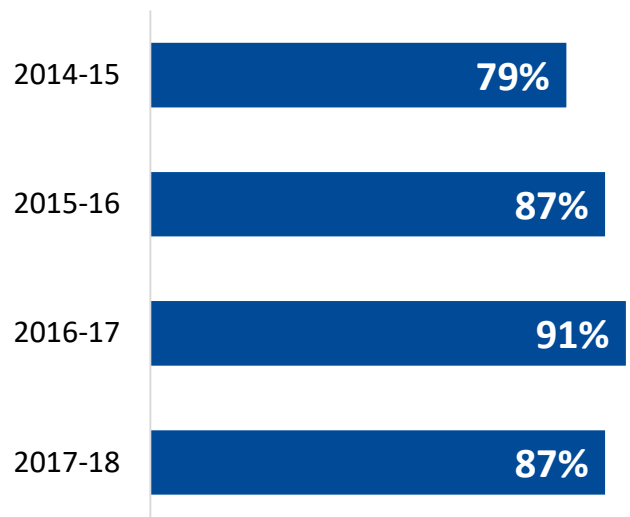

Job Placement Rate