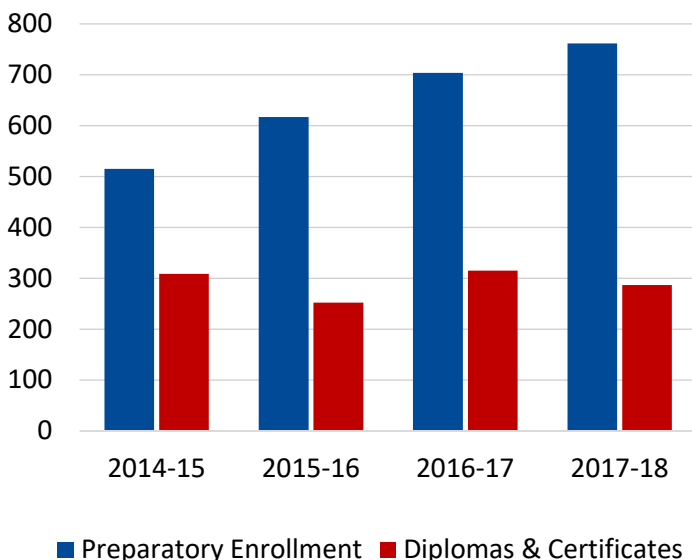

The Tennessee College of Applied Technology Murfreesboro serves students in Rutherford County and surrounding areas in Middle Tennessee. Along with the main campus in Murfreesboro, a branch campus is located at the Bill Haslam Center in Smyrna.

78%

Completion Rate

*2018 COE Annual Report

Student Profile: 2017-18

	Preparatory Students	Supplemental Students
Total Enrollment	762	287
Female Students	37%	88%
Male Students	63%	12%
White Students	69%	57%
Black Students	20%	34%
Hispanic Students	7%	3%

Excludes students in the lineworker program.

Enrollment & Awards

Job Placement Rate

TCAT Murfreesboro 2019 Data Profile

Enrollment at TCAT Murfreesboro By County

67% of students at TCAT Murfreesboro in 2017-18 lived in **Rutherford County**.
Excludes students in the lineworker program.