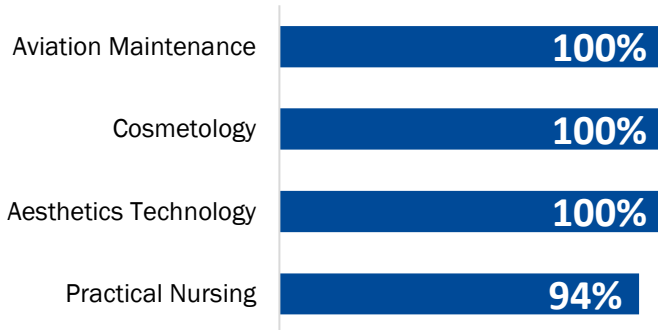

TCAT Nashville 2021 Data Profile

Enrollment at TCAT Nashville By County

47% of in-state students at TCAT Nashville in 2019-20 lived in **Davidson County**.

Preparatory students only; counties with fewer than 10 students are excluded to protect student privacy.

Student Success in 2018-19

Licensure Pass Rates in 2019

Job Placement Rates in 2019

Contact TCAT Nashville

Main Campus:
100 White Bridge Road
Nashville, TN 37209

Phone Number: 615-425-5500

Website: tcatnashville.edu

Apply: tcatnashville.edu/future-students/admissions