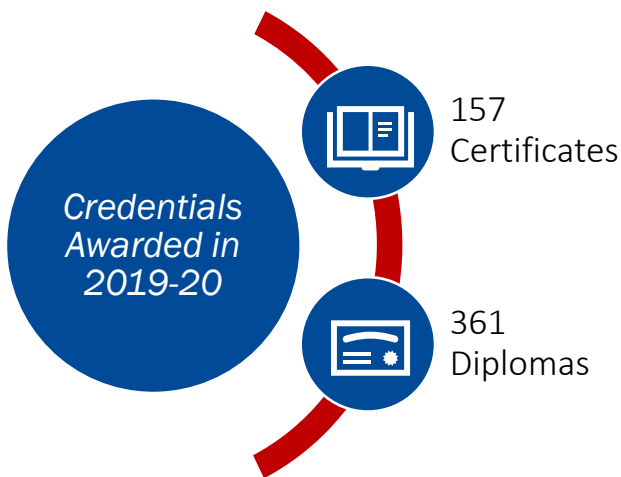

The Tennessee College of Applied Technology Nashville serves students in Davidson County and surrounding areas in Middle Tennessee. Along with the main campus on White Bridge Road in Nashville, programs are offered in Portland, Springfield, and at the Cockrill Bend Campus in northwest Nashville.

77%

Completion Rate

*2019 COE Annual Report