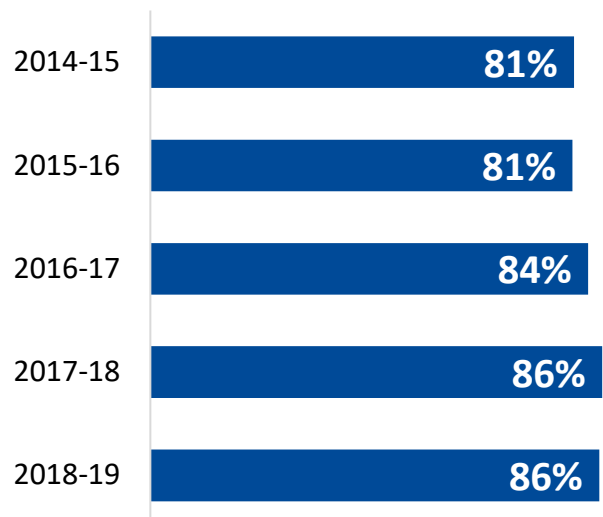

Job Placement Rate