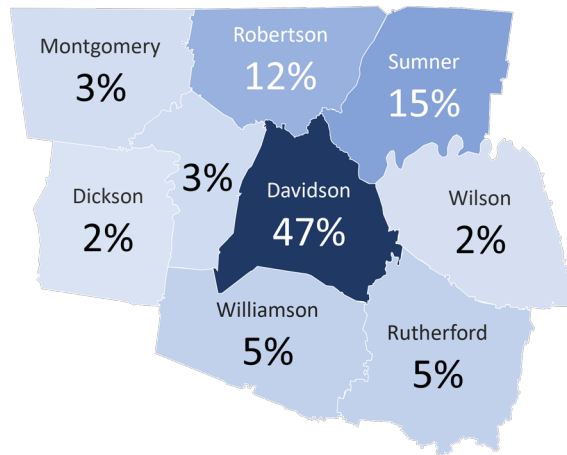

Enrollment & Awards

Job Placement Rate

TCAT Nashville 2021 Data Profile

Enrollment at TCAT Nashville By County

47% of in-state students at TCAT Nashville in 2019-20 lived in **Davidson County**.

Preparatory students only; counties with fewer than 10 students are excluded to protect student privacy.