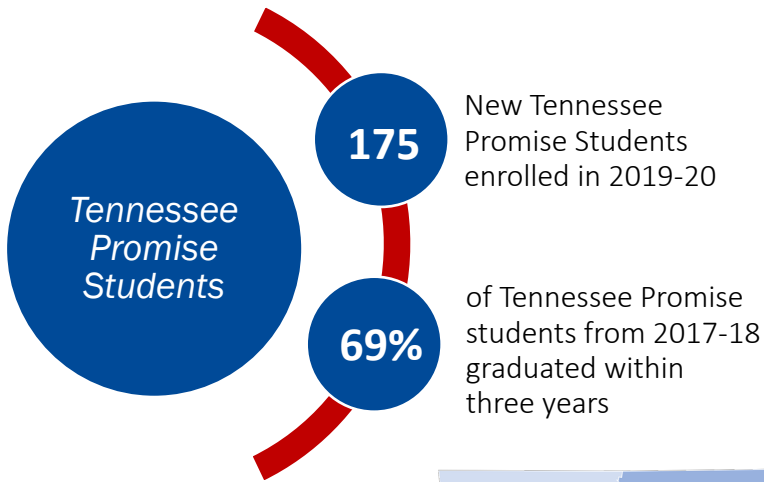

TCAT Nashville 2021 Data Profile