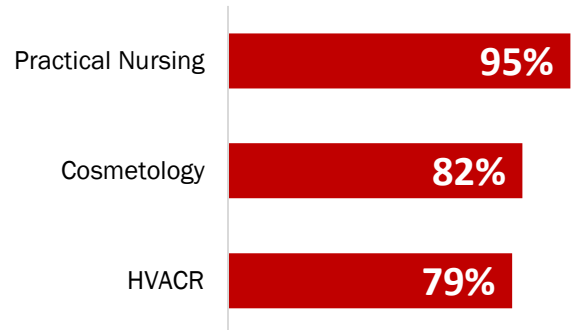

Job Placement Rates in 2019

Contact TCAT Nashville

Main Campus:
100 White Bridge Road
Nashville, TN 37209

Phone Number: 615-425-5500

Website: tcatnashville.edu

Apply: tcatnashville.edu/future-students/admissions