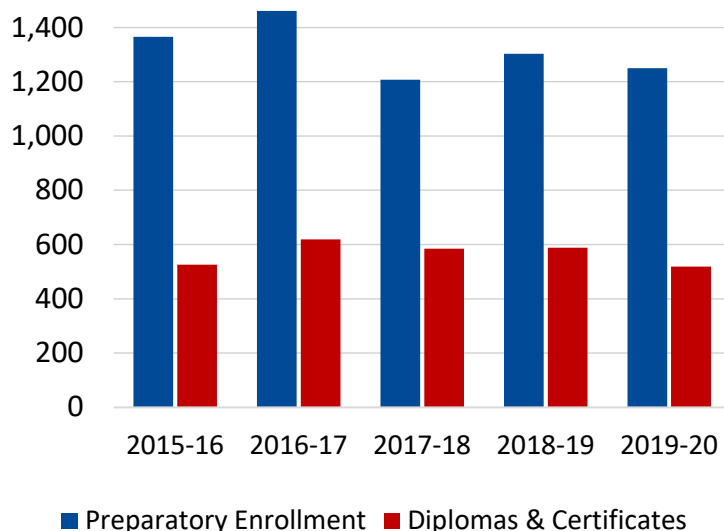

Enrollment & Awards