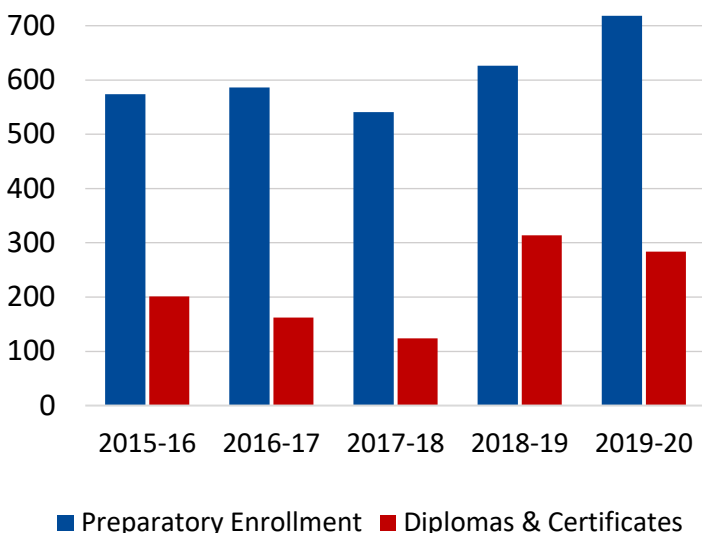

Enrollment & Awards