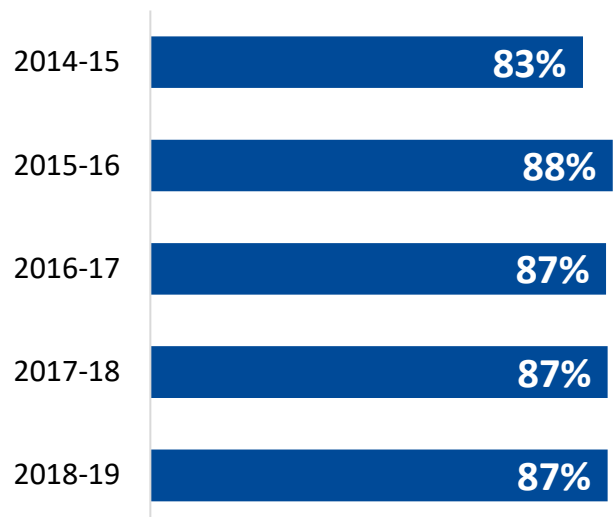

Job Placement Rate