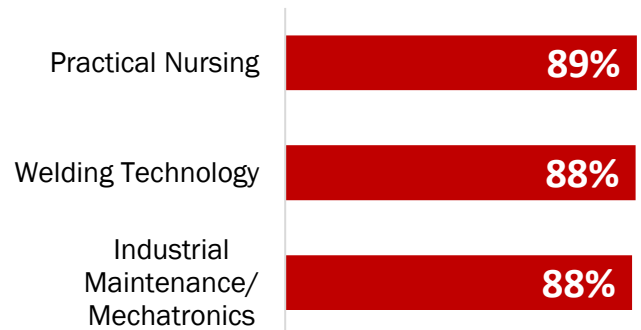

## Enrollment at TCAT Newbern By County

41% of in-state students at TCAT Newbern in 2019-20 lived in **Dyer** County.

*Preparatory students only; counties with fewer than 10 students are excluded to protect student privacy.*

## Student Success in 2018-19

Licensure Pass Rates in 2019

Job Placement Rates in 2019