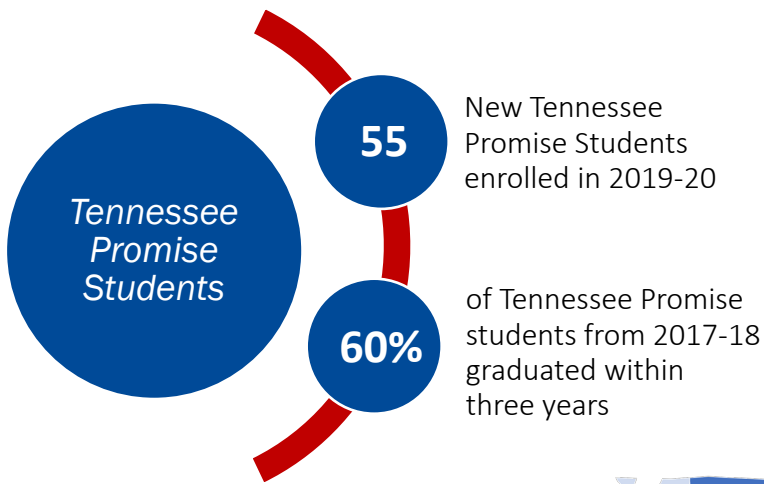

TCAT Newbern 2021 Data Profile