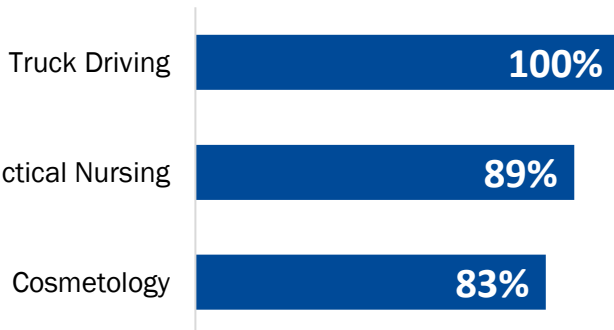

## Enrollment at TCAT Newbern By County

41% of in-state students at TCAT Newbern in 2019-20 lived in **Dyer** County.

*Preparatory students only; counties with fewer than 10 students are excluded to protect student privacy.*

## Student Success in 2018-19

Licensure Pass Rates in 2019

Job Placement Rates in 2019