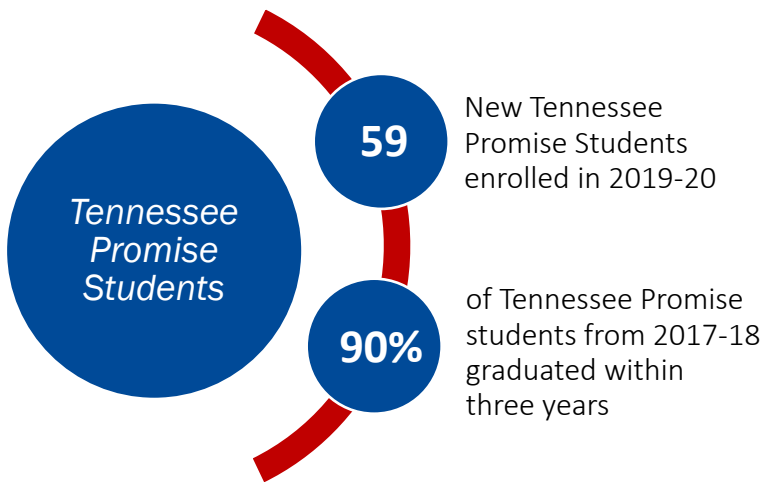

The Tennessee College of Applied Technology Paris serves students in Henry County and surrounding areas in West Tennessee. Along with the main campus in Paris, programs are offered at the Benton County Government Building in Camden and the Weakley County Center for Adult and Continuing Education in Dresden.

**To protect student privacy, observations of ten or fewer students have been excluded.

Enrollment & Awards

Job Placement Rate

TCAT Paris

2021 Data Profile

Enrollment at TCAT Paris By County

52% of in-state students at TCAT Paris in 2019-20 lived in **Henry County.**