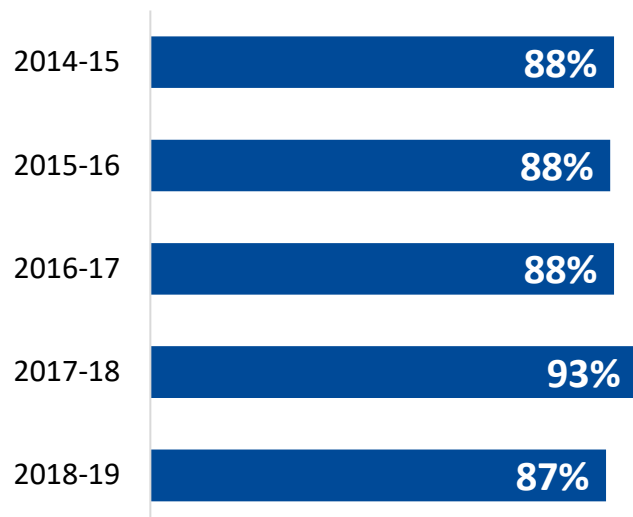

Job Placement Rate