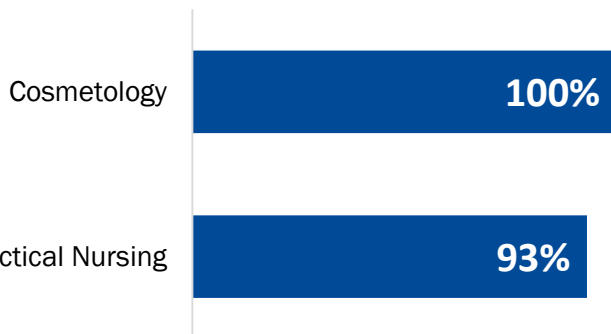

Licensure Pass Rates in 2018