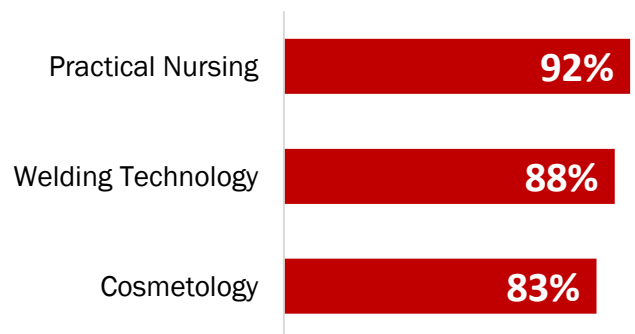

Job Placement Rates in 2019