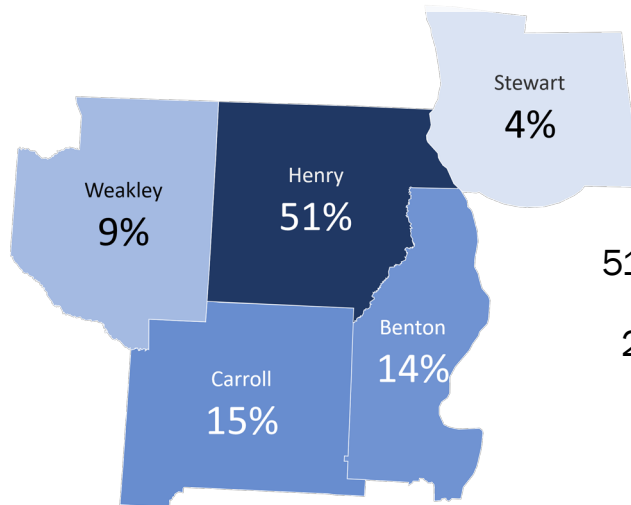

The Tennessee College of Applied Technology Paris serves students in Henry County and surrounding areas in West Tennessee. Along with the main campus in Paris, programs are offered at the Benton County Government Building in Camden and the Weakley County Center for Adult and Continuing Education in Dresden.

**To protect student privacy, observations of ten or fewer students have been excluded.

Enrollment & Awards

Job Placement Rate

TCAT Paris

2019 Data Profile

Enrollment at TCAT Paris By County

51% of students at TCAT Paris in 2017-18 lived in **Henry County.**