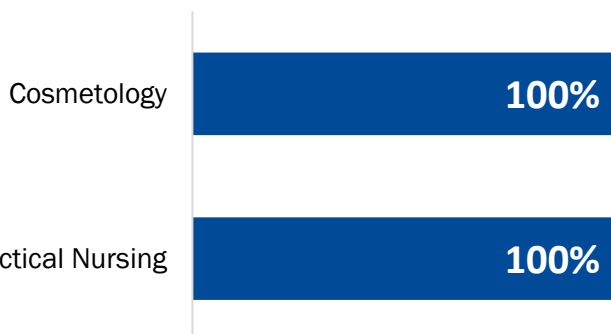

Student Success in 2018-19

Licensure Pass Rates in 2019