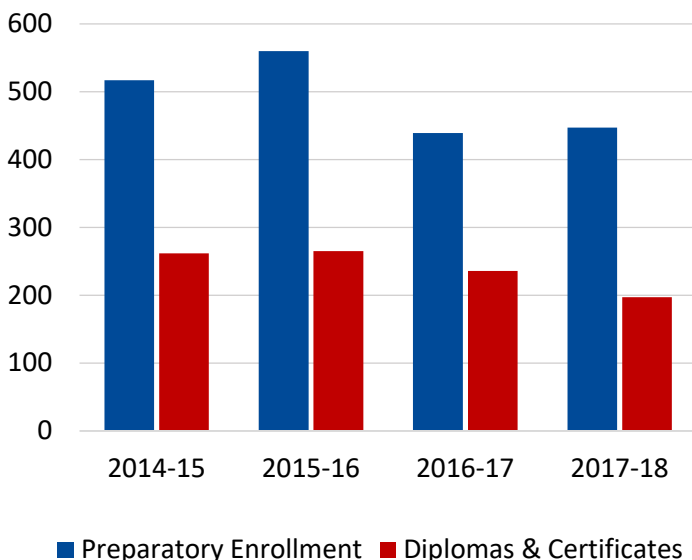

Enrollment & Awards