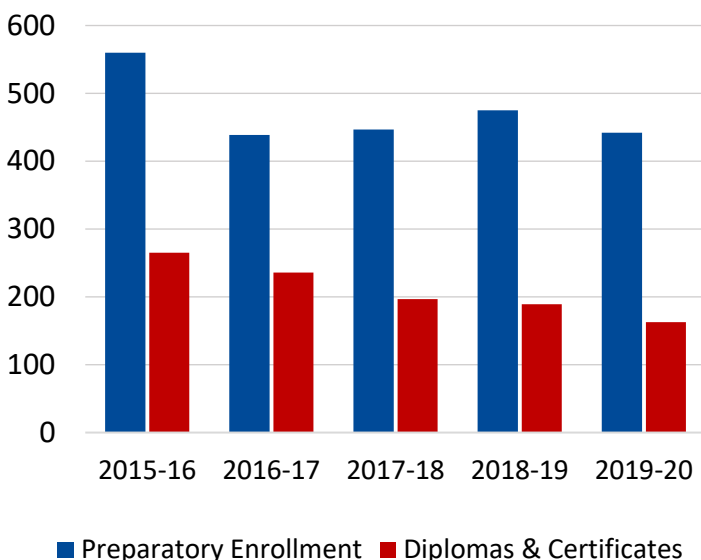

Enrollment & Awards