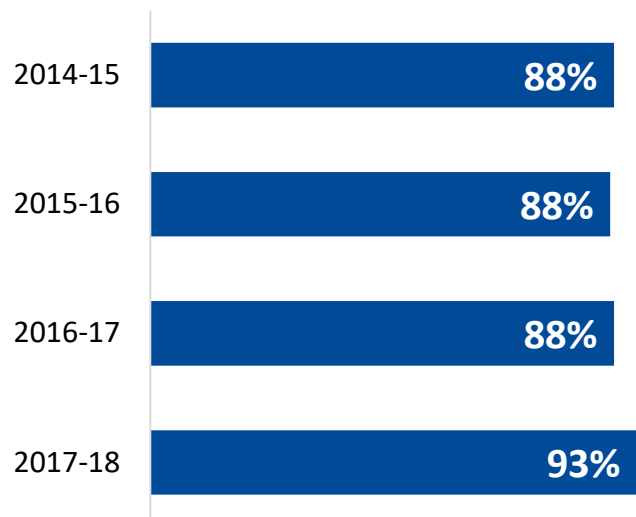

Job Placement Rate