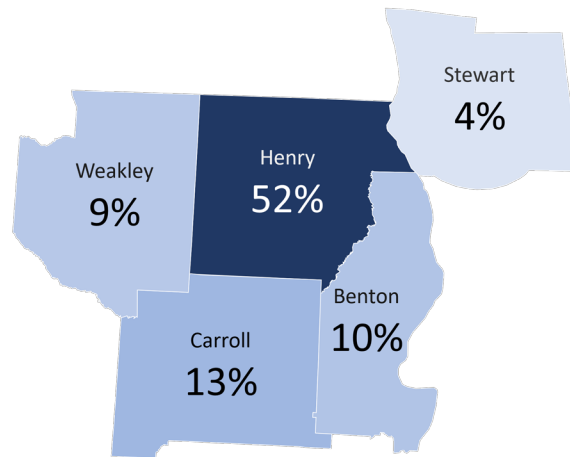

The Tennessee College of Applied Technology Paris serves students in Henry County and surrounding areas in West Tennessee. Along with the main campus in Paris, programs are offered at the Benton County Government Building in Camden and the Weakley County Center for Adult and Continuing Education in Dresden.

**To protect student privacy, observations of ten or fewer students have been excluded.

Enrollment & Awards

Job Placement Rate

TCAT Paris

2021 Data Profile

Enrollment at TCAT Paris By County

52% of in-state students at TCAT Paris in 2019-20 lived in **Henry County.**