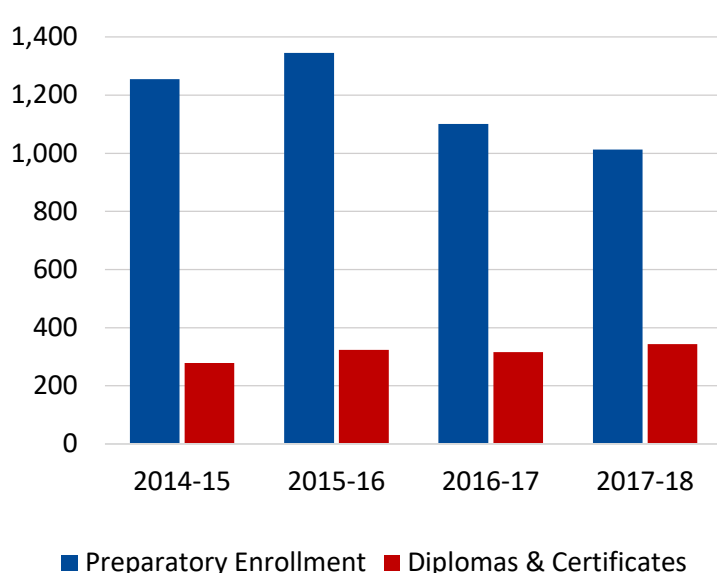

Enrollment & Awards