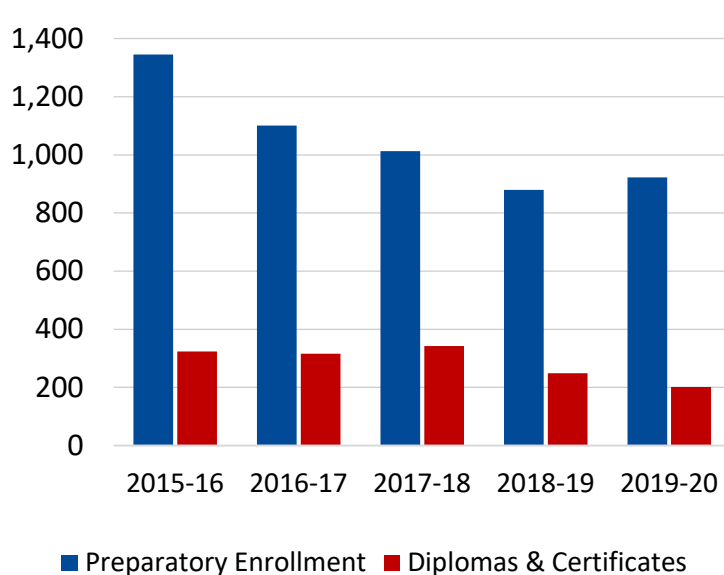

Enrollment & Awards