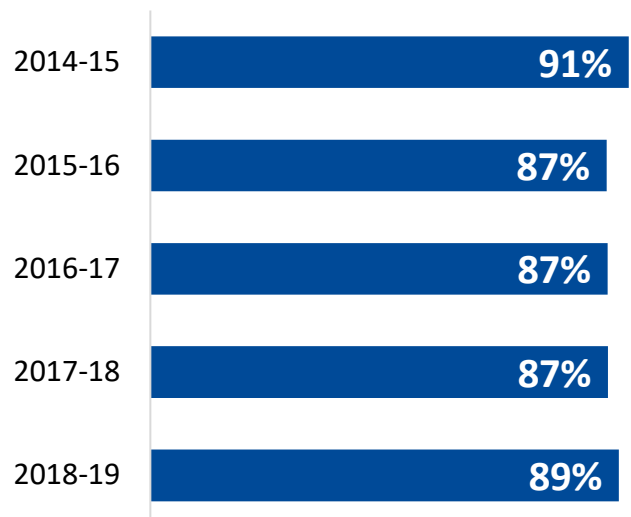

Job Placement Rate