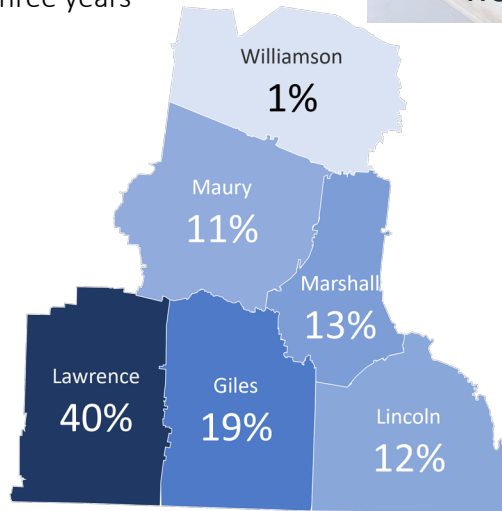

The Tennessee College of Applied Technology Pulaski serves students in Giles County and surrounding areas in southern Middle Tennessee. Along with the main campus in Pulaski, programs are offered at Lawrence County High School, Summertown High School, Loretto High School, and at the Northfield Instructional Service Center in Spring Hill.

Enrollment & Awards

Job Placement Rate

TCAT Pulaski

2021 Data Profile

Enrollment at TCAT Pulaski By County

40% of in-state students at TCAT Pulaski in 2019-20 lived in **Lawrence County.**

Preparatory students only; counties with fewer than 10 students are excluded to protect student privacy.