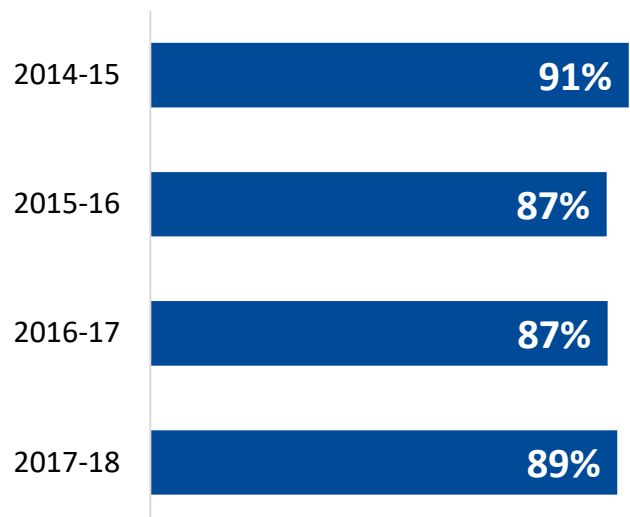

Job Placement Rate