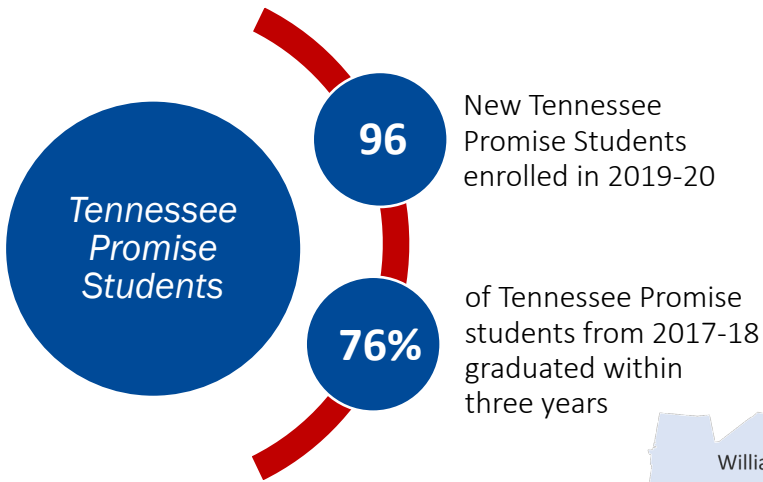

The Tennessee College of Applied Technology Pulaski serves students in Giles County and surrounding areas in southern Middle Tennessee. Along with the main campus in Pulaski, programs are offered at Lawrence County High School, Summertown High School, Loretto High School, and at the Northfield Instructional Service Center in Spring Hill.

Enrollment & Awards

Job Placement Rate

TCAT Pulaski

2021 Data Profile

Enrollment at TCAT Pulaski By County

40% of in-state students at TCAT Pulaski in 2019-20 lived in **Lawrence County.**

Preparatory students only; counties with fewer than 10 students are excluded to protect student privacy.