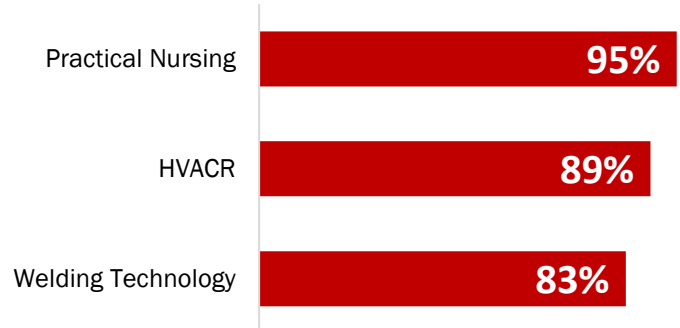

Job Placement Rates in 2019