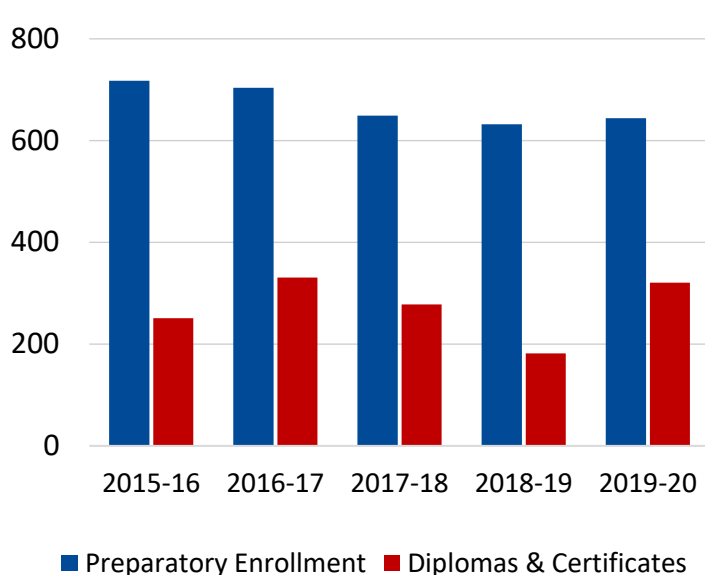

Enrollment & Awards