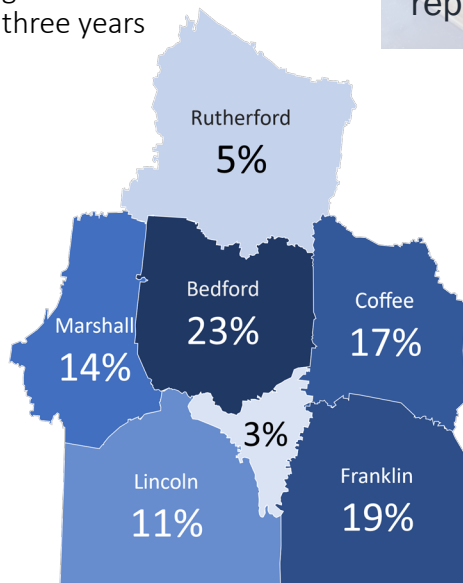

Enrollment & Awards

Job Placement Rate

TCAT Shelbyville 2021 Data Profile

Enrollment at TCAT Shelbyville By County

23% of in-state students at TCAT Shelbyville in 2019-20 lived in **Bedford County**.

Preparatory students only; counties with fewer than 10 students are excluded to protect student privacy.