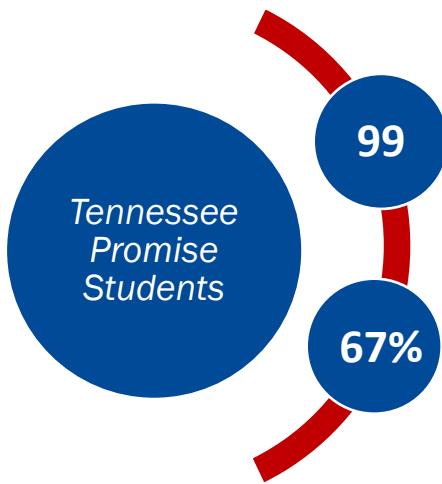

TCAT Shelbyville 2021 Data Profile