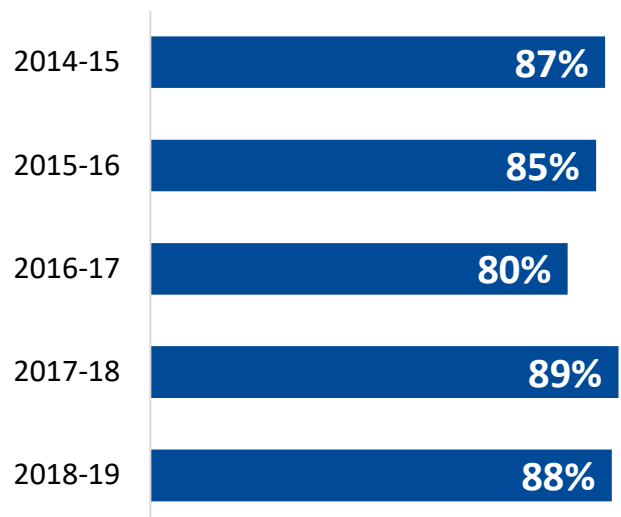

Job Placement Rate