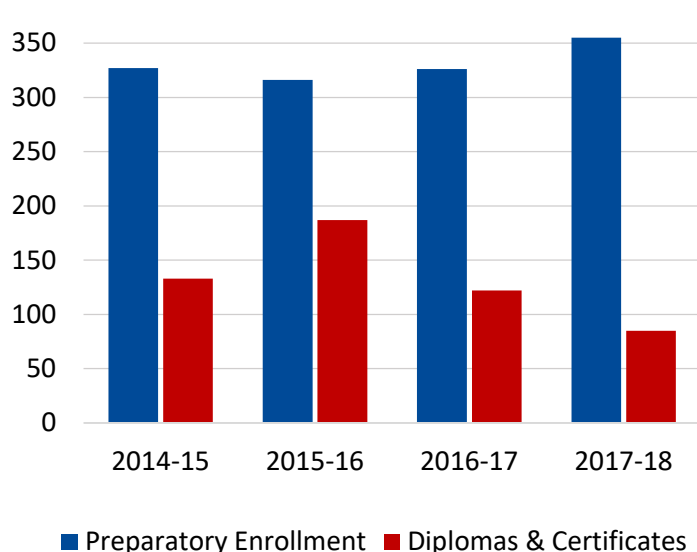

Enrollment & Awards