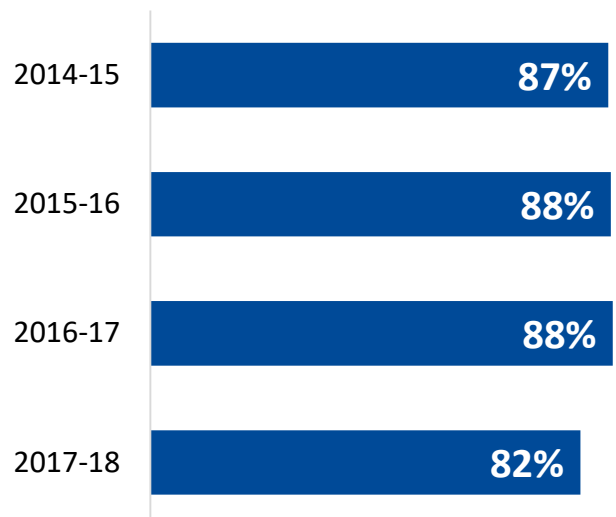

Job Placement Rate