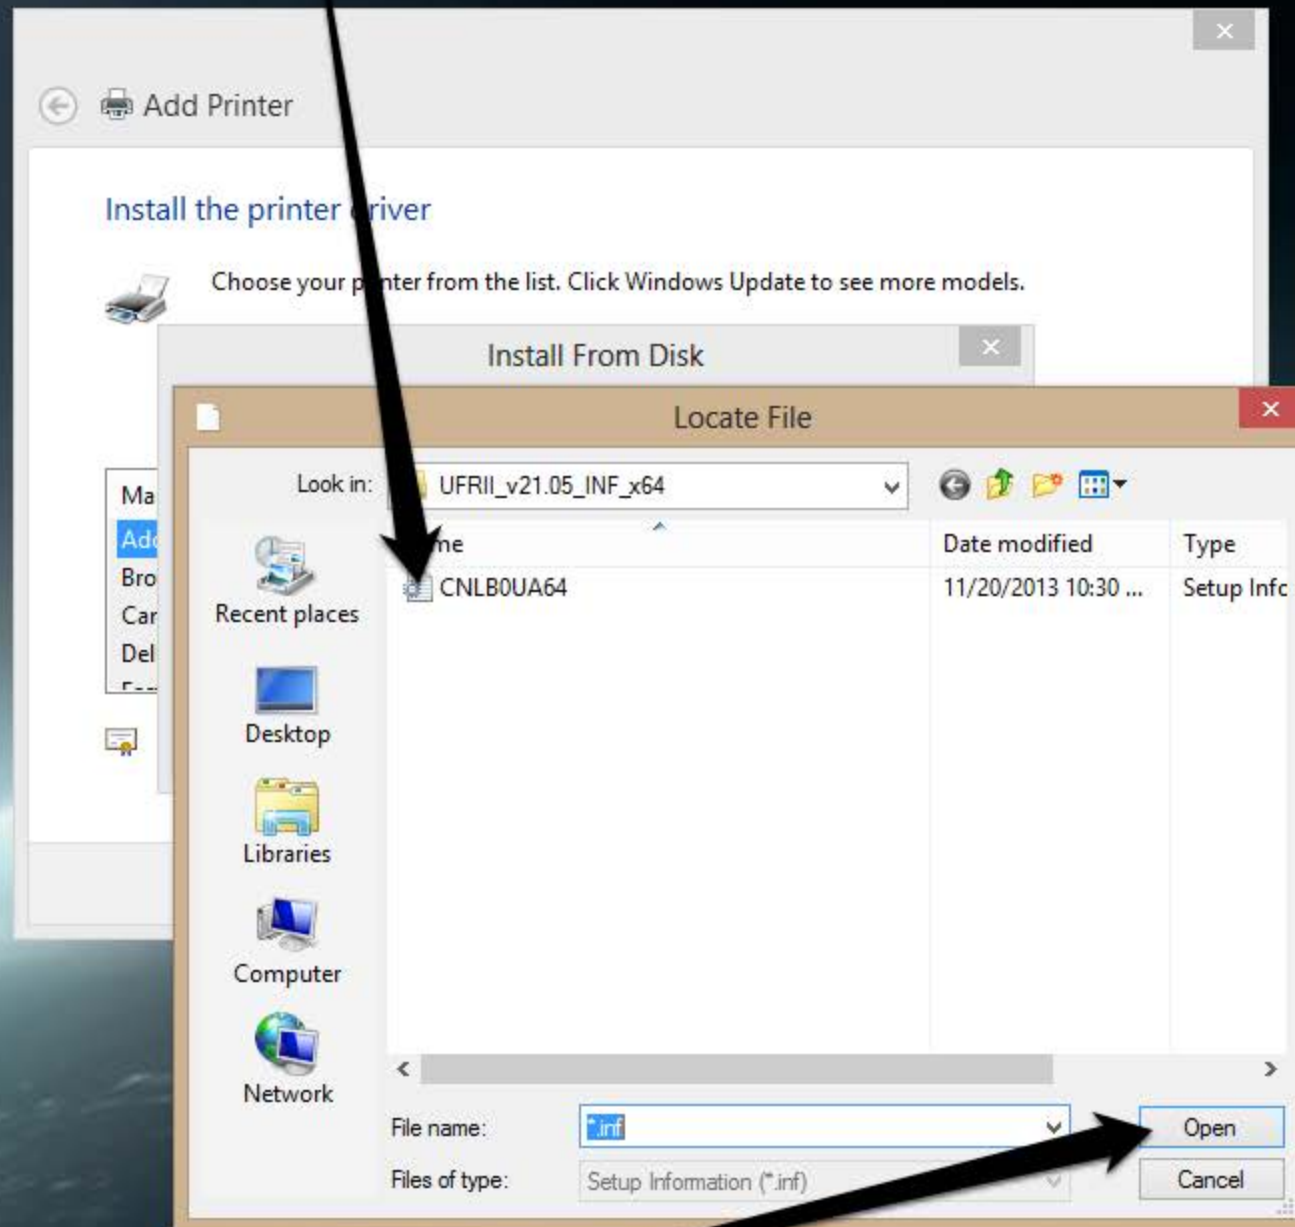

Enter your copiers IP address here.

Next Cancel

Click Next.

Click the Have Disk Button.

Browse to where you saved the file that we extracted earlier.

Select the file that looks like this.

Click Open

Next click OK.