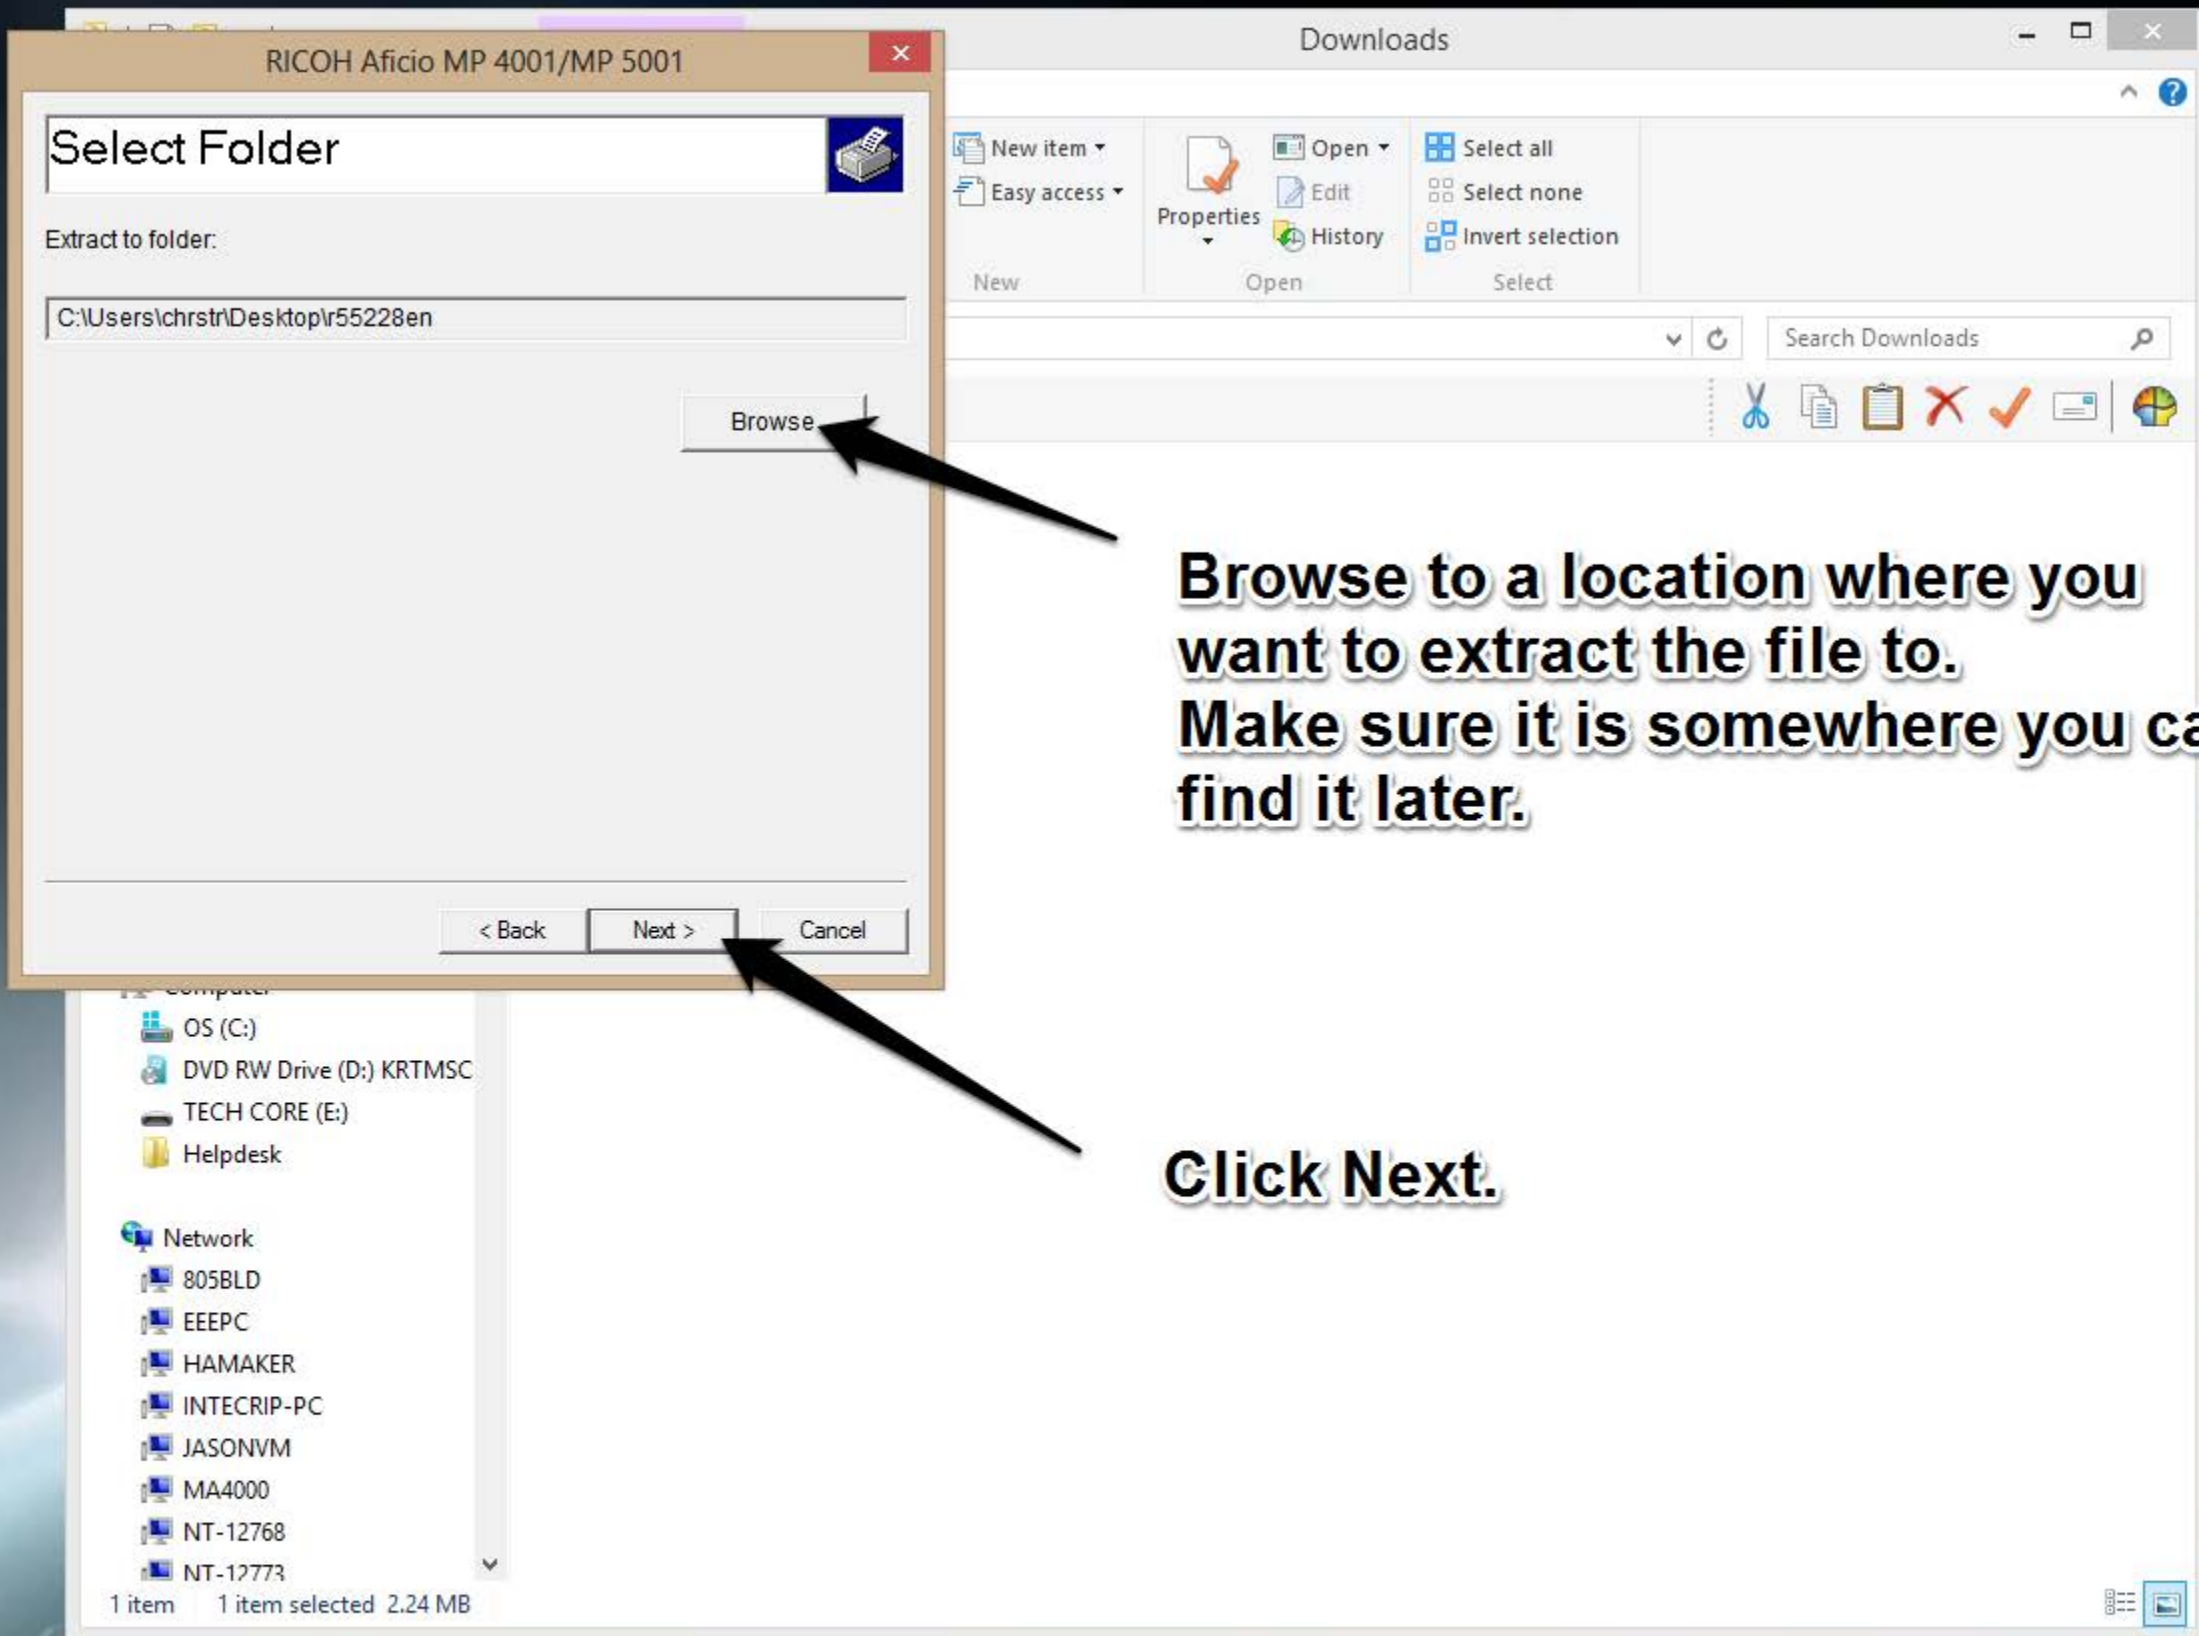

Select Folder

Extract to folder:

C:\Users\chrstr\Desktop\r55228en

Browse

< Back

Next >

Cancel

Browse to a location where you want to extract the file to. Make sure it is somewhere you can find it later.

Click Next.

- OS (C:)
- DVD RW Drive (D:) KRTMSC
- TECH CORE (E:)
- Helpdesk
- Network
  - 805BLD
  - EEEPC
  - HAMAKER
  - INTECRIP-PC
  - JASONVM
  - MA4000
  - NT-12768
  - NT-12773

1 item 1 item selected 2.24 MB