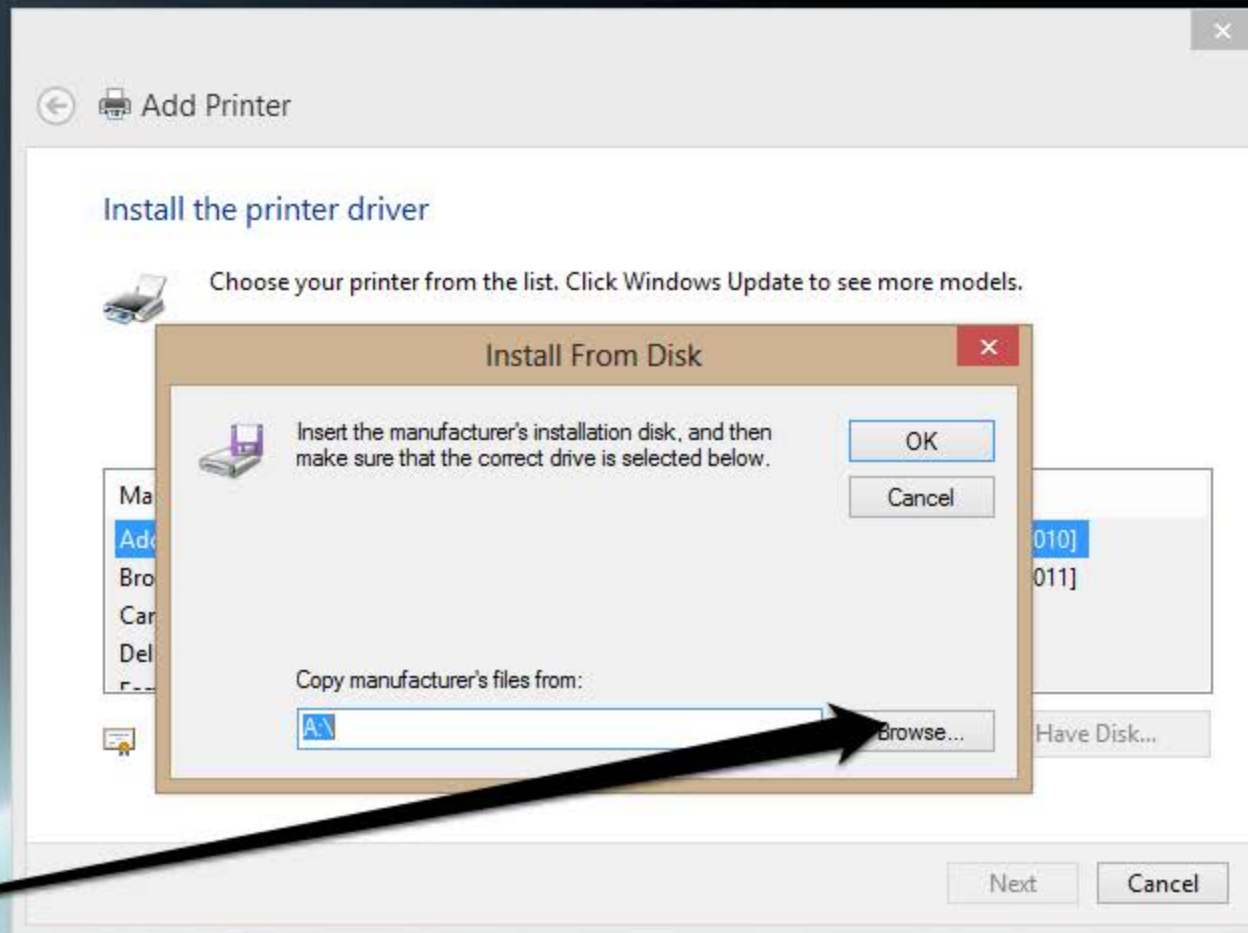

Browse to where you saved the file that we extracted earlier.