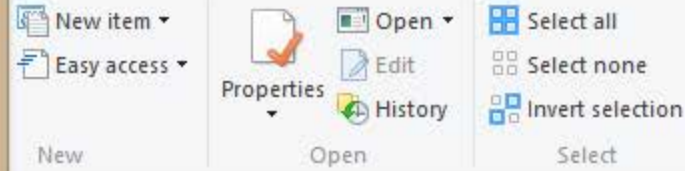

RICOH Aficio MP 4001/MP 5001

Welcome

Model: RICOH Aficio MP 4001/MP 5001
Version: 1.2.0.0
OS: Windows XP/Server 2003/Vista/Server 2008/7
PDL: PCL 5e
Language: English

< Back

Next >

Cancel

Downloads

Search Downloads

Click Next on the Installer.

- Computer
  - OS (C:)
  - DVD RW Drive (D:) KRTMSC
  - TECH CORE (E:)
  - Helpdesk
- Network
  - 805BLD
  - EEEEPC
  - HAMAKER
  - INTECRIP-PC
  - JASONVM
  - MA4000
  - NT-12768
  - NT-17773

1 item 1 item selected 2.24 MB