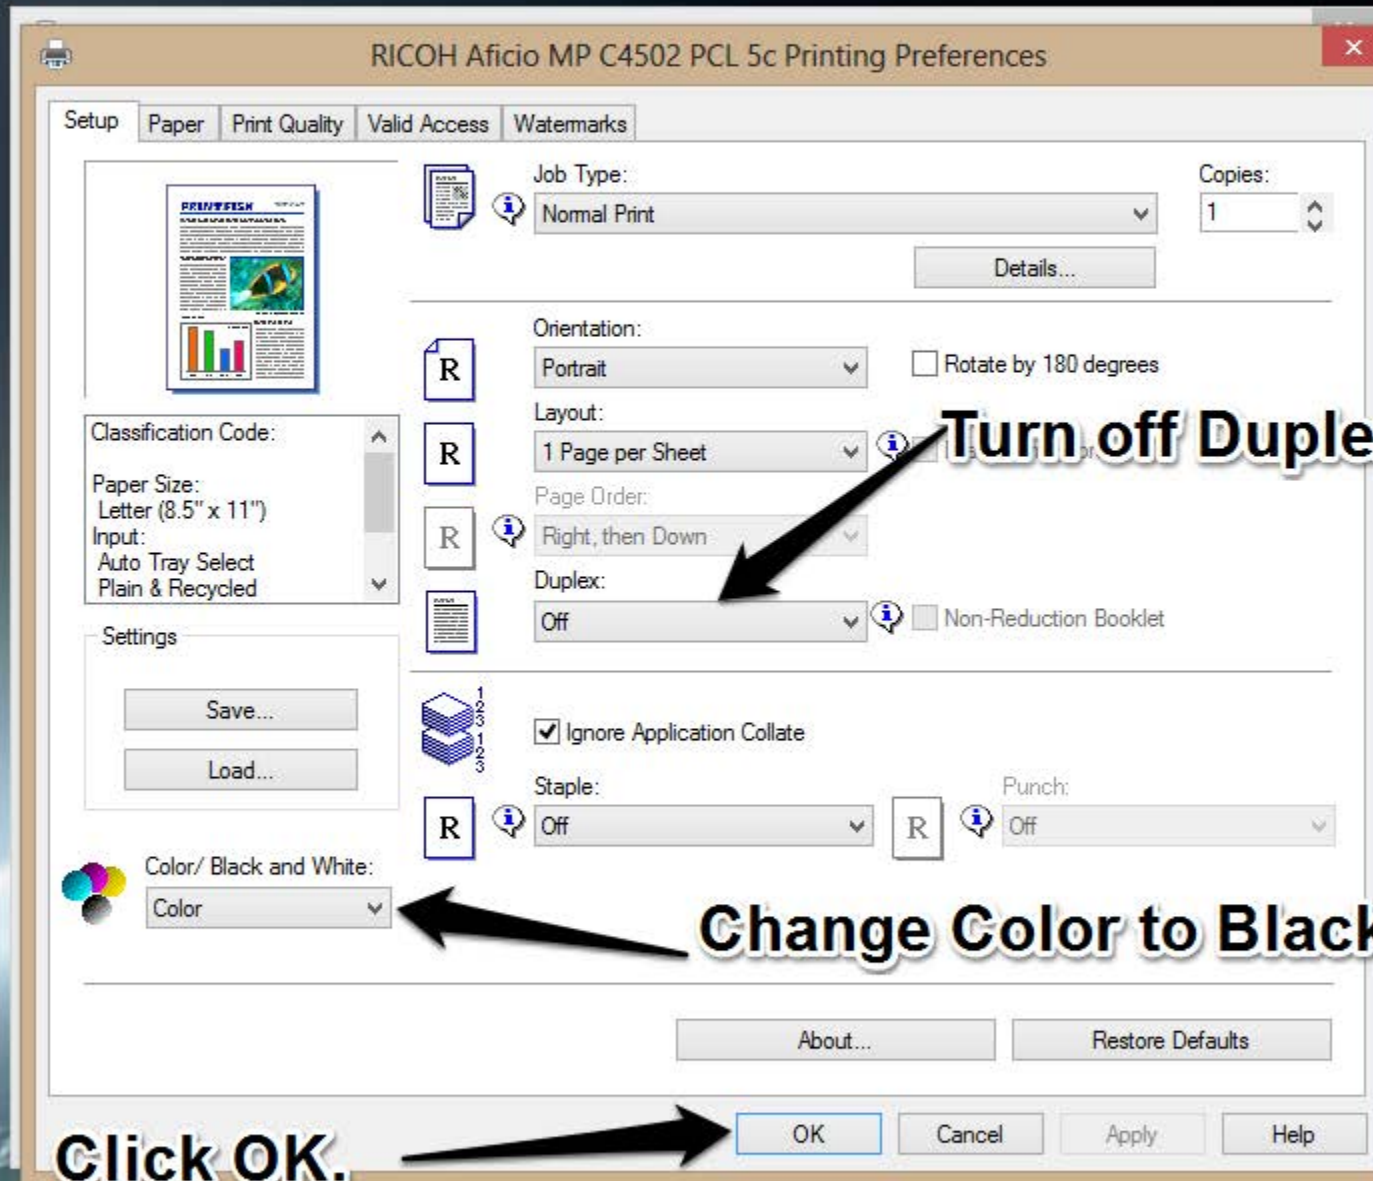

Print a test page

Finish Cancel

Right click you machine in the printers list, and select printer properties.

RICOH Aficio MP C4502 PCL 5c Properties

General | Sharing | Ports | Advanced | Color Management | Security | Accessories | Advanced Options | Paper Size Settings