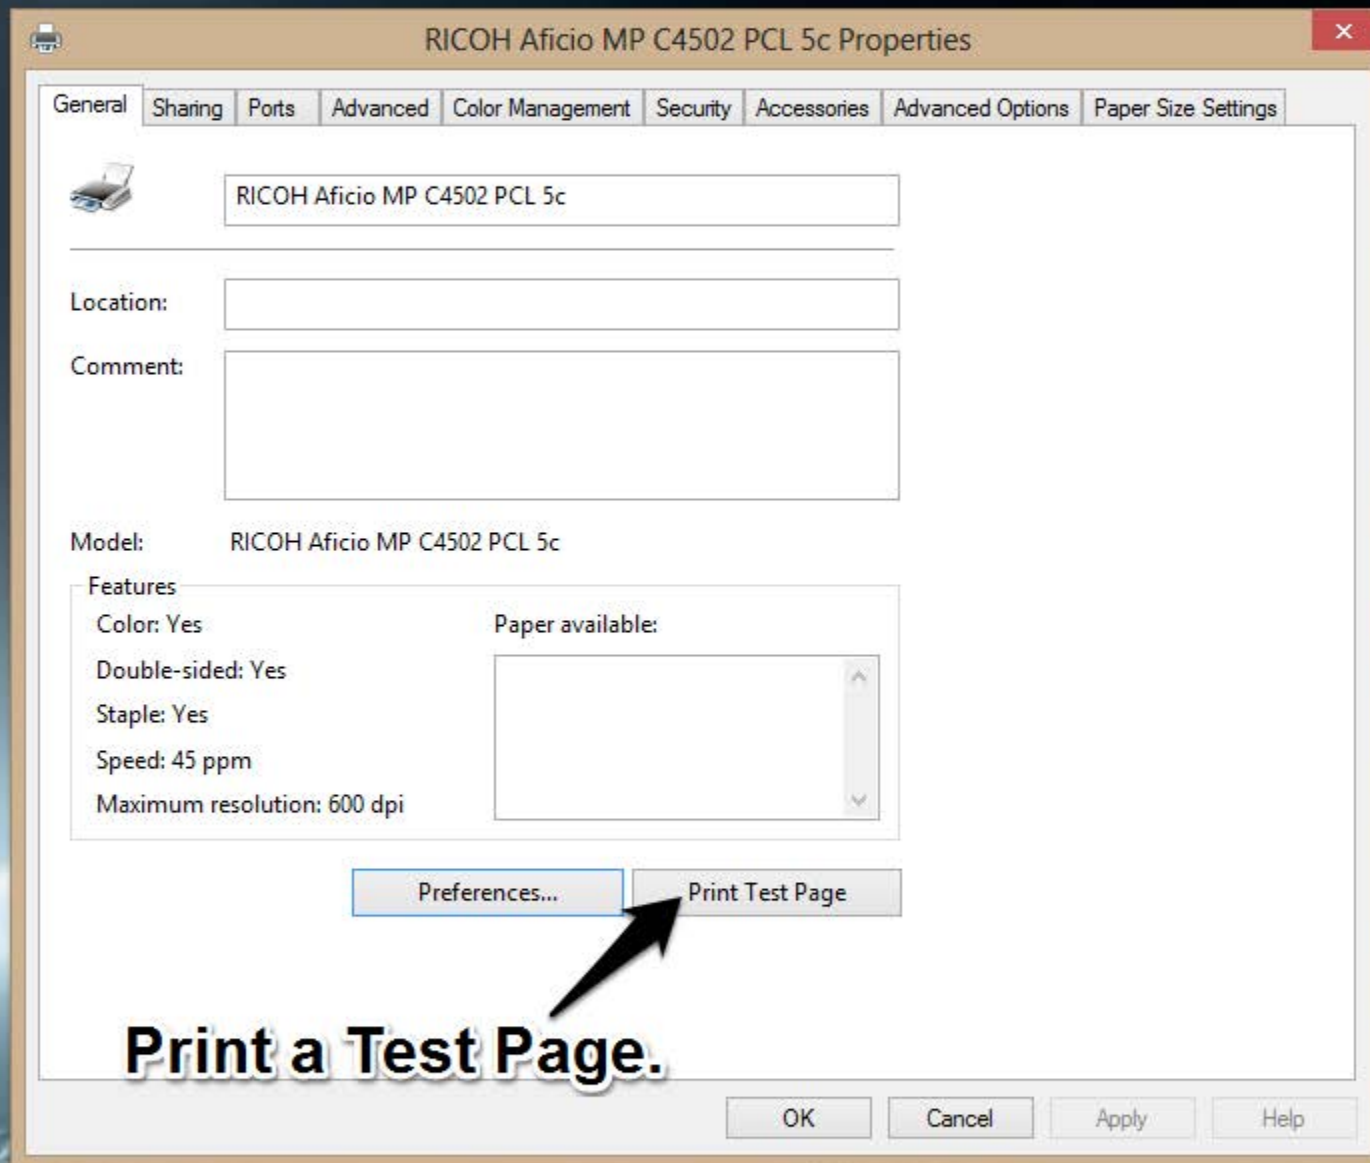

Print a test page

Finish Cancel

Right click you machine in the printers list, and select printer properties.

RICOH Aficio MP C4502 PCL 5c Properties

General | Sharing | Ports | Advanced | Color Management | Security | Accessories | Advanced Options | Paper Size Settings