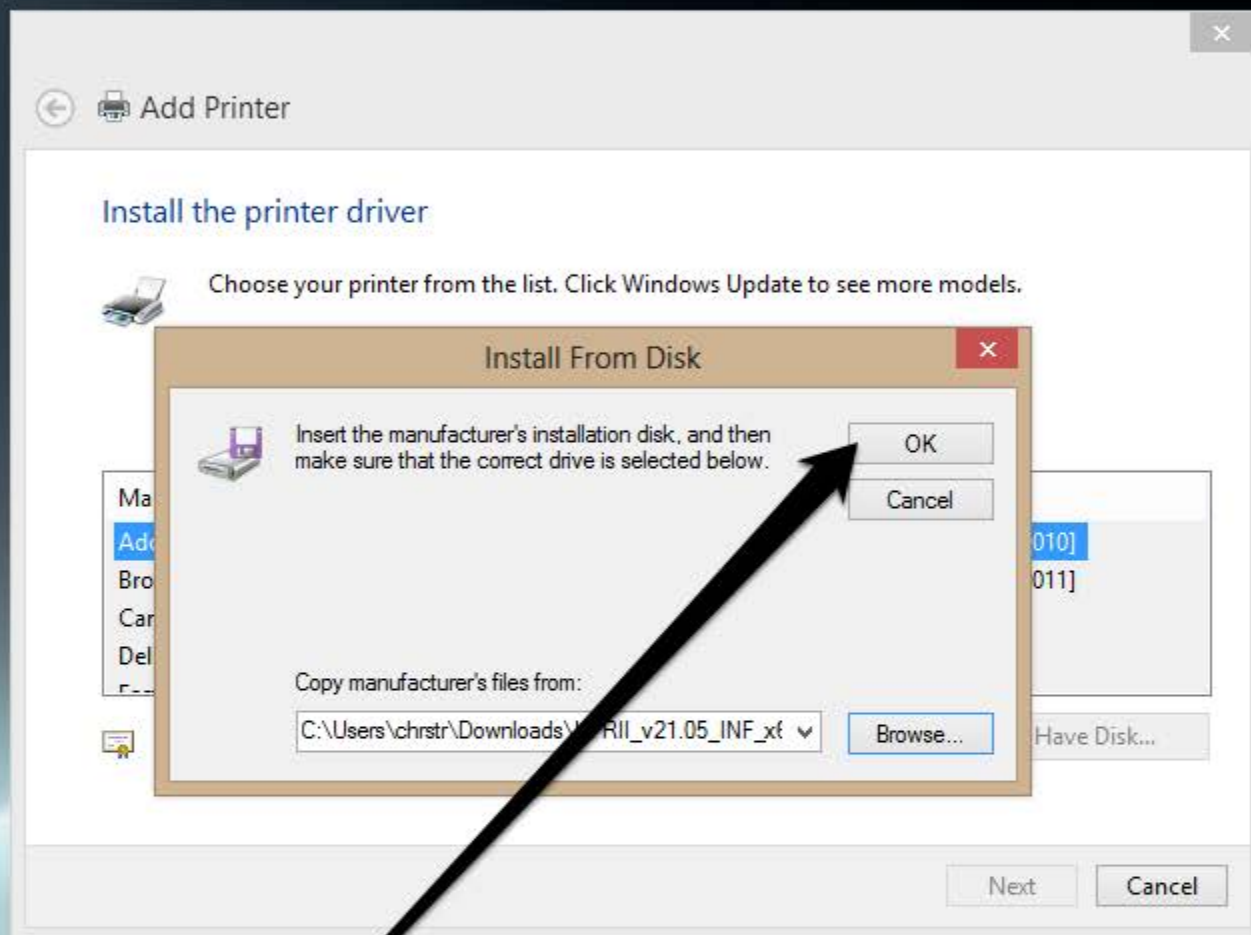

Enter your copiers IP address here.

Next Cancel

Click Next.

Click the Have Disk Button.

Browse to where you saved the file that we extracted earlier.

Select the file that looks like this.

Click Open

Next click OK.