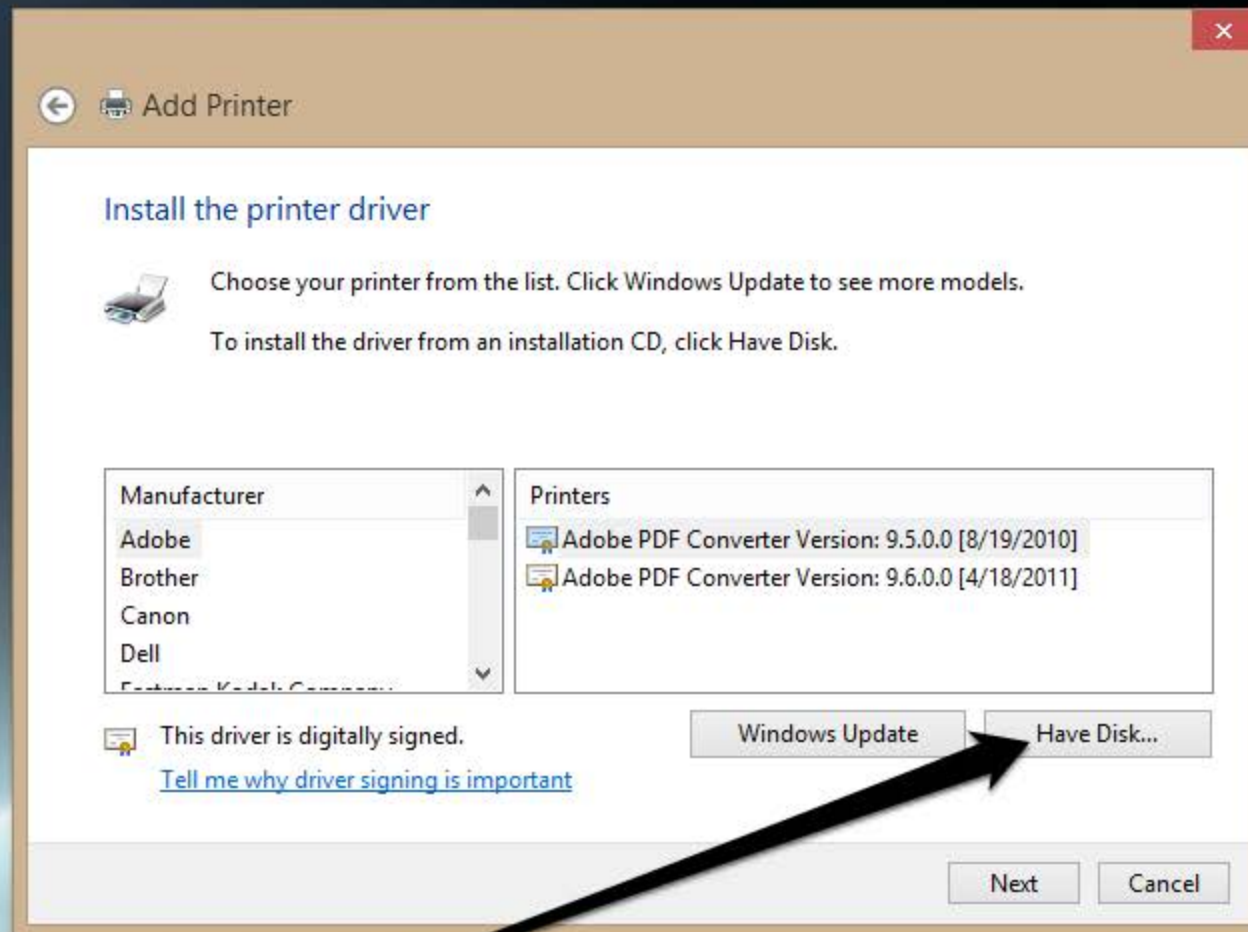

Click the Have Disk Button.