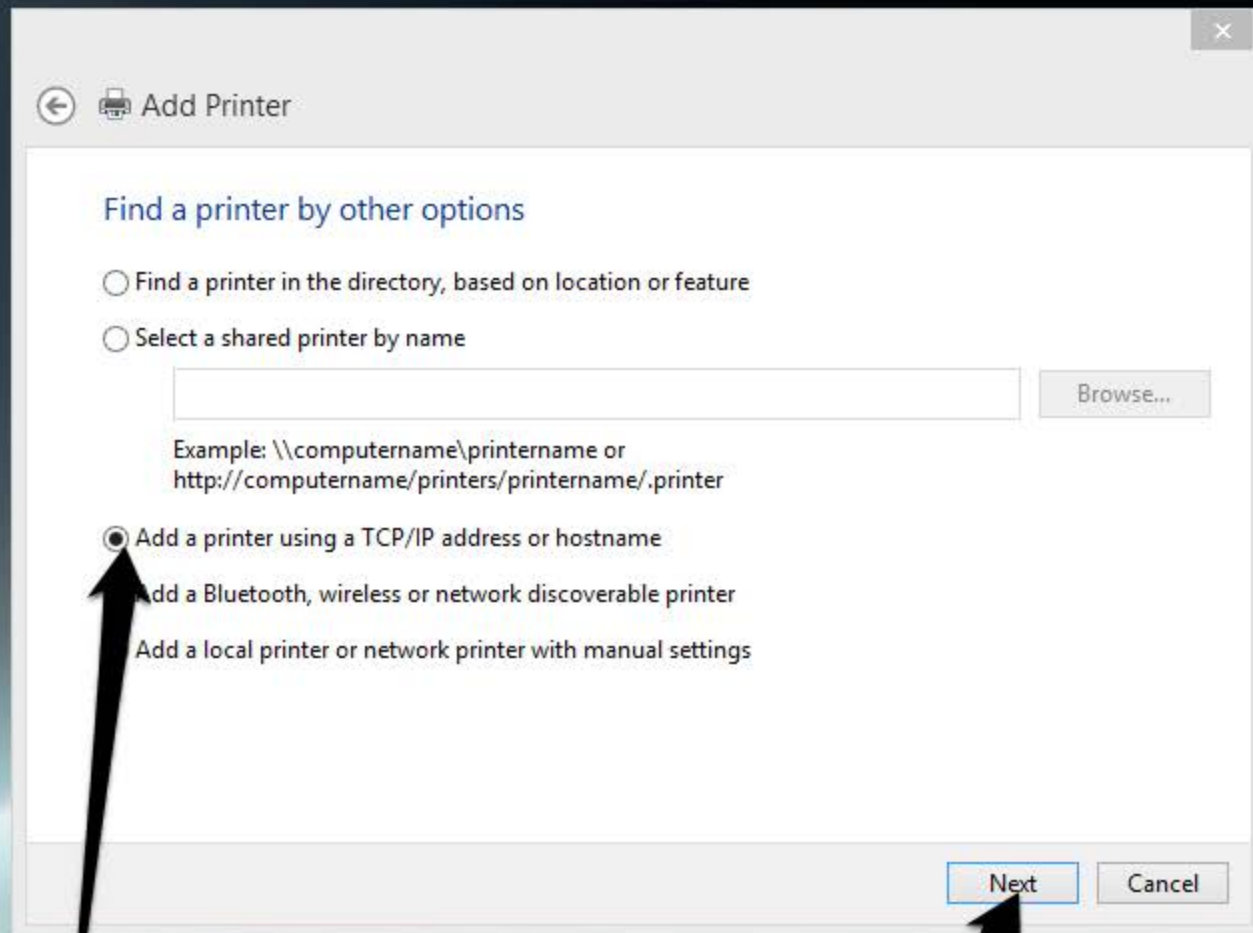

Canon iR-ADV C5030/5035 UFR II
0
Ready

RICOH Aficio MP C3000 PCL 5c
0
Ready

Samsung SCX-8123 8128 Series PCL6
0

Once you have the printers window open click Add a printer at the top of the screen.

Next Click the radio button for Add a printer using a TCP/IP address. Then Next.