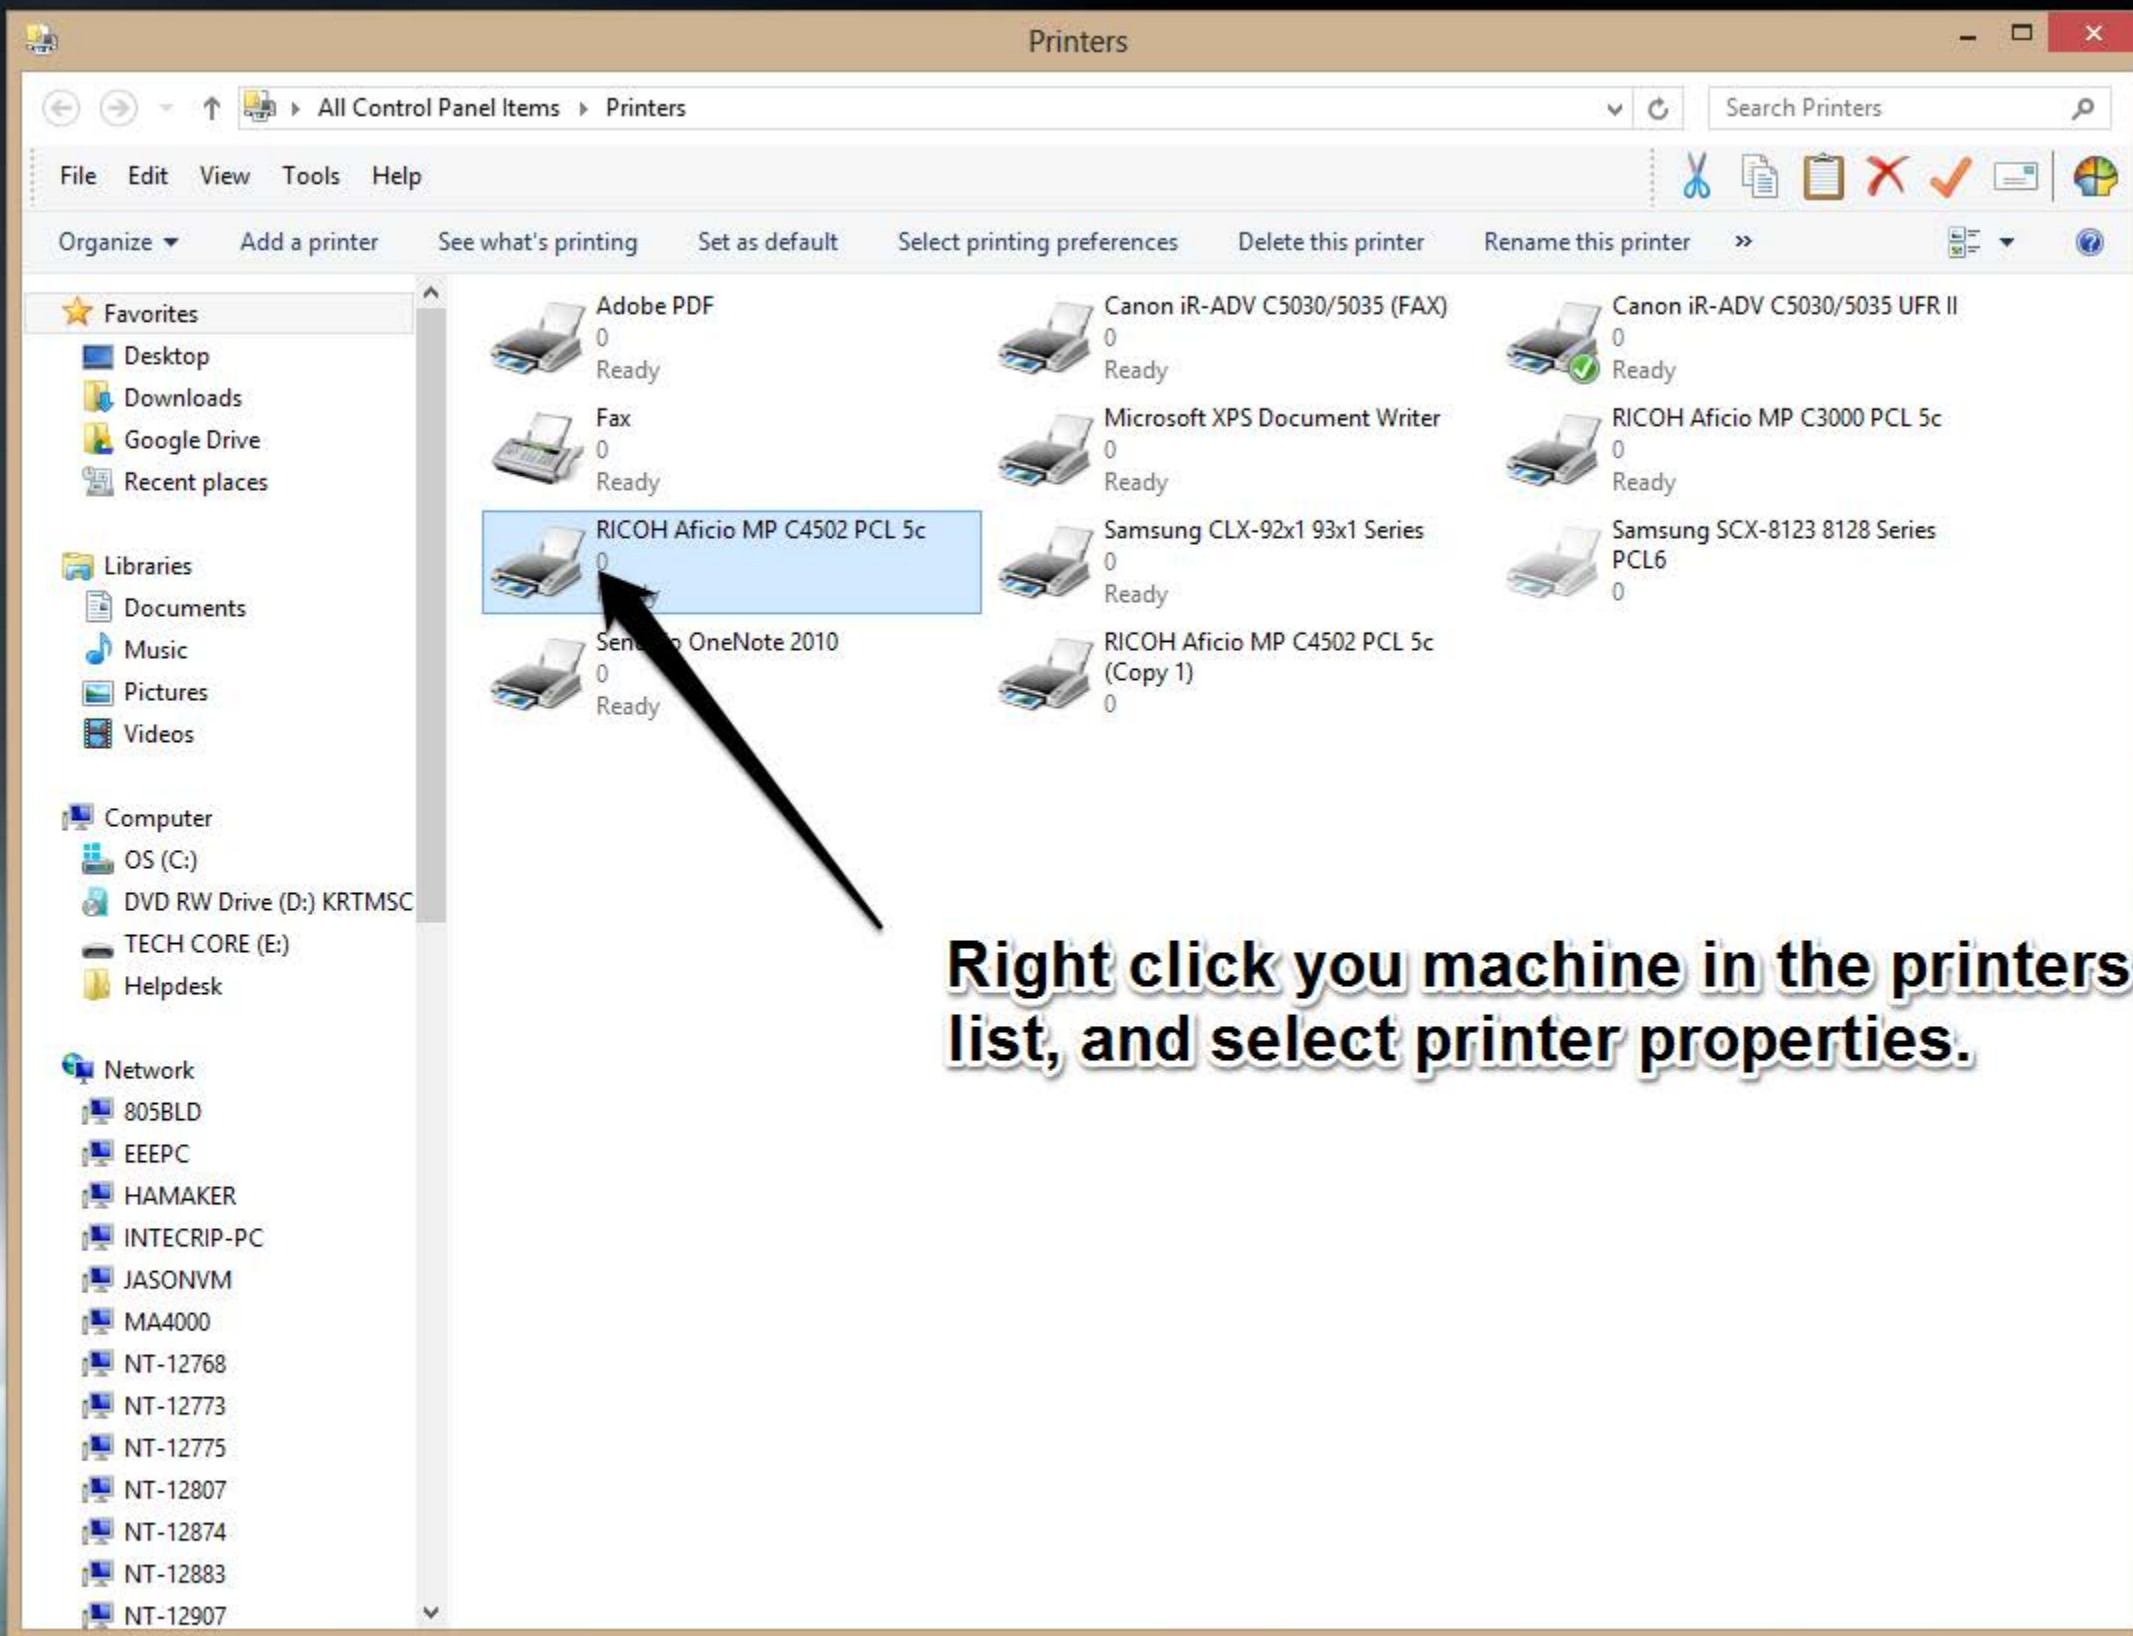

Print a test page

Finish Cancel

Right click you machine in the printers list, and select printer properties.

RICOH Aficio MP C4502 PCL 5c Properties

General | Sharing | Ports | Advanced | Color Management | Security | Accessories | Advanced Options | Paper Size Settings