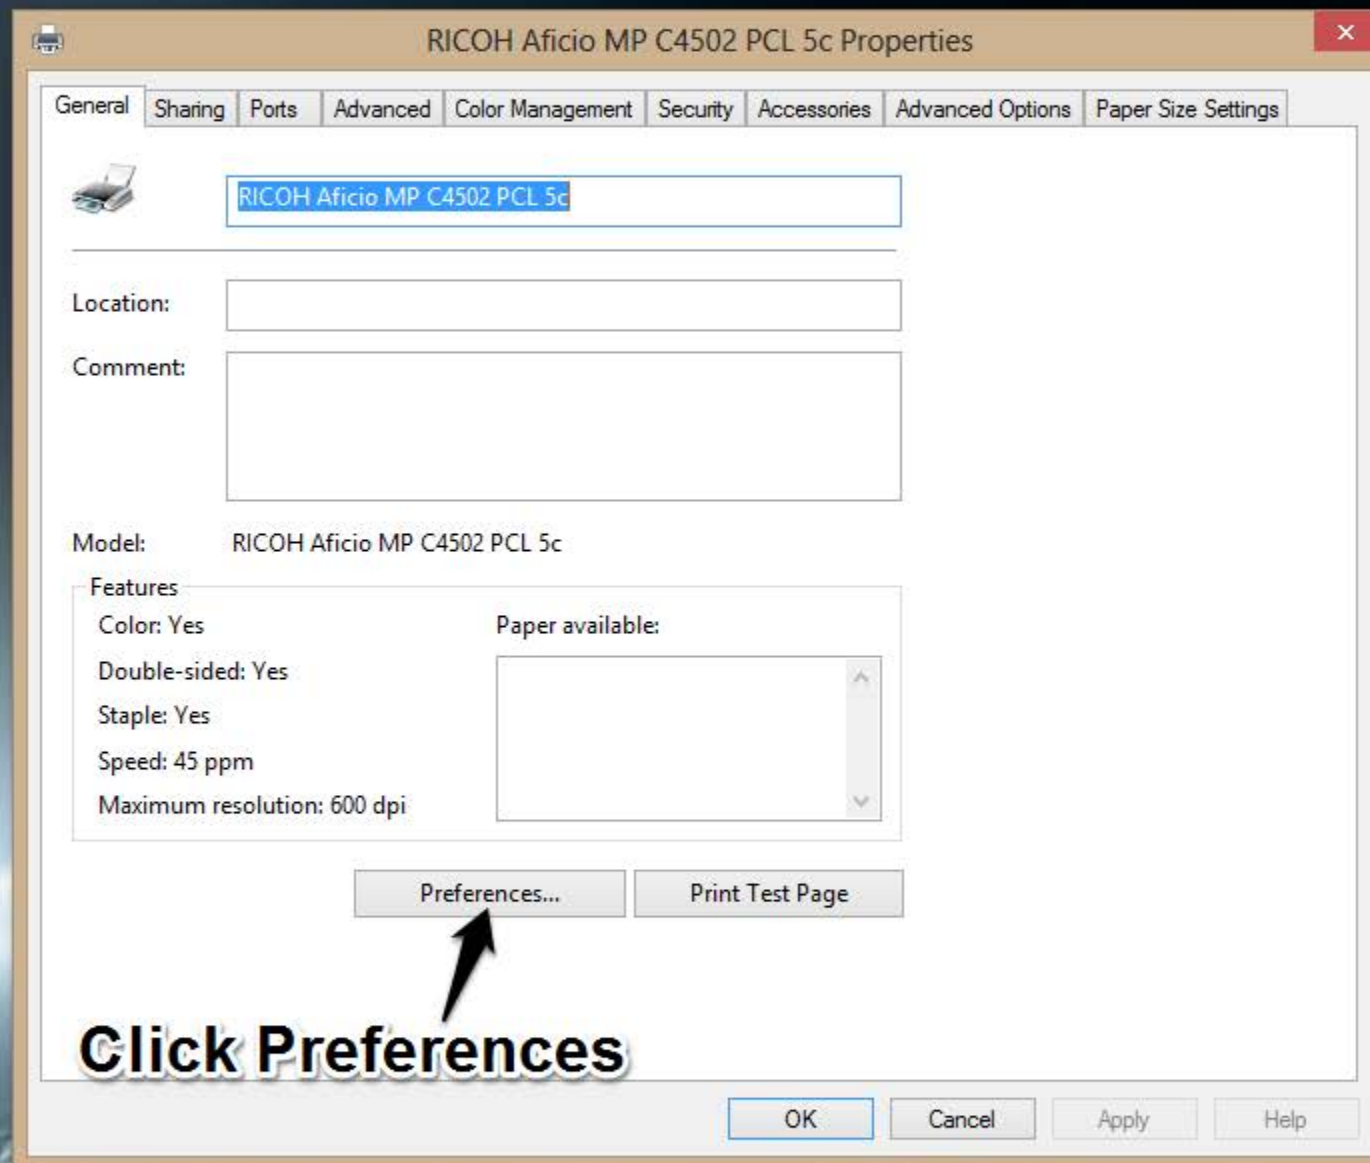

Print a test page

Finish Cancel

Right click you machine in the printers list, and select printer properties.

RICOH Aficio MP C4502 PCL 5c Properties

General | Sharing | Ports | Advanced | Color Management | Security | Accessories | Advanced Options | Paper Size Settings