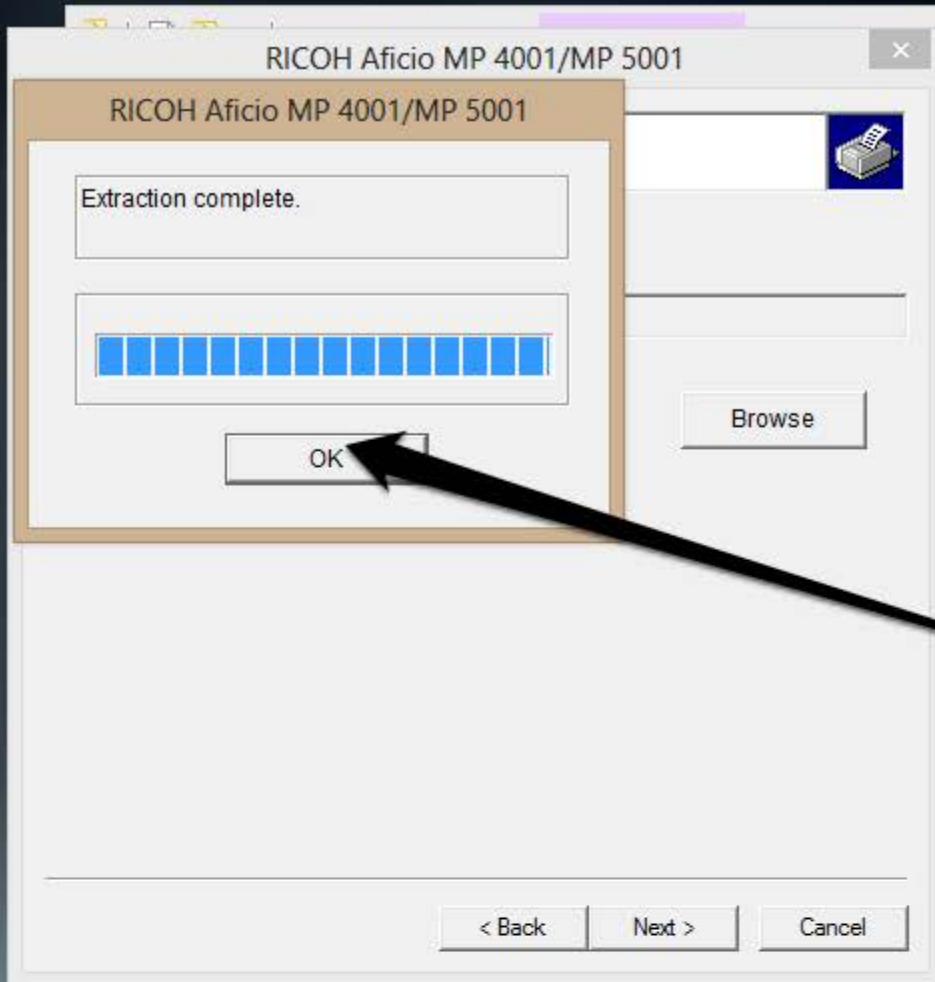

Click ok when the extraction is complete.