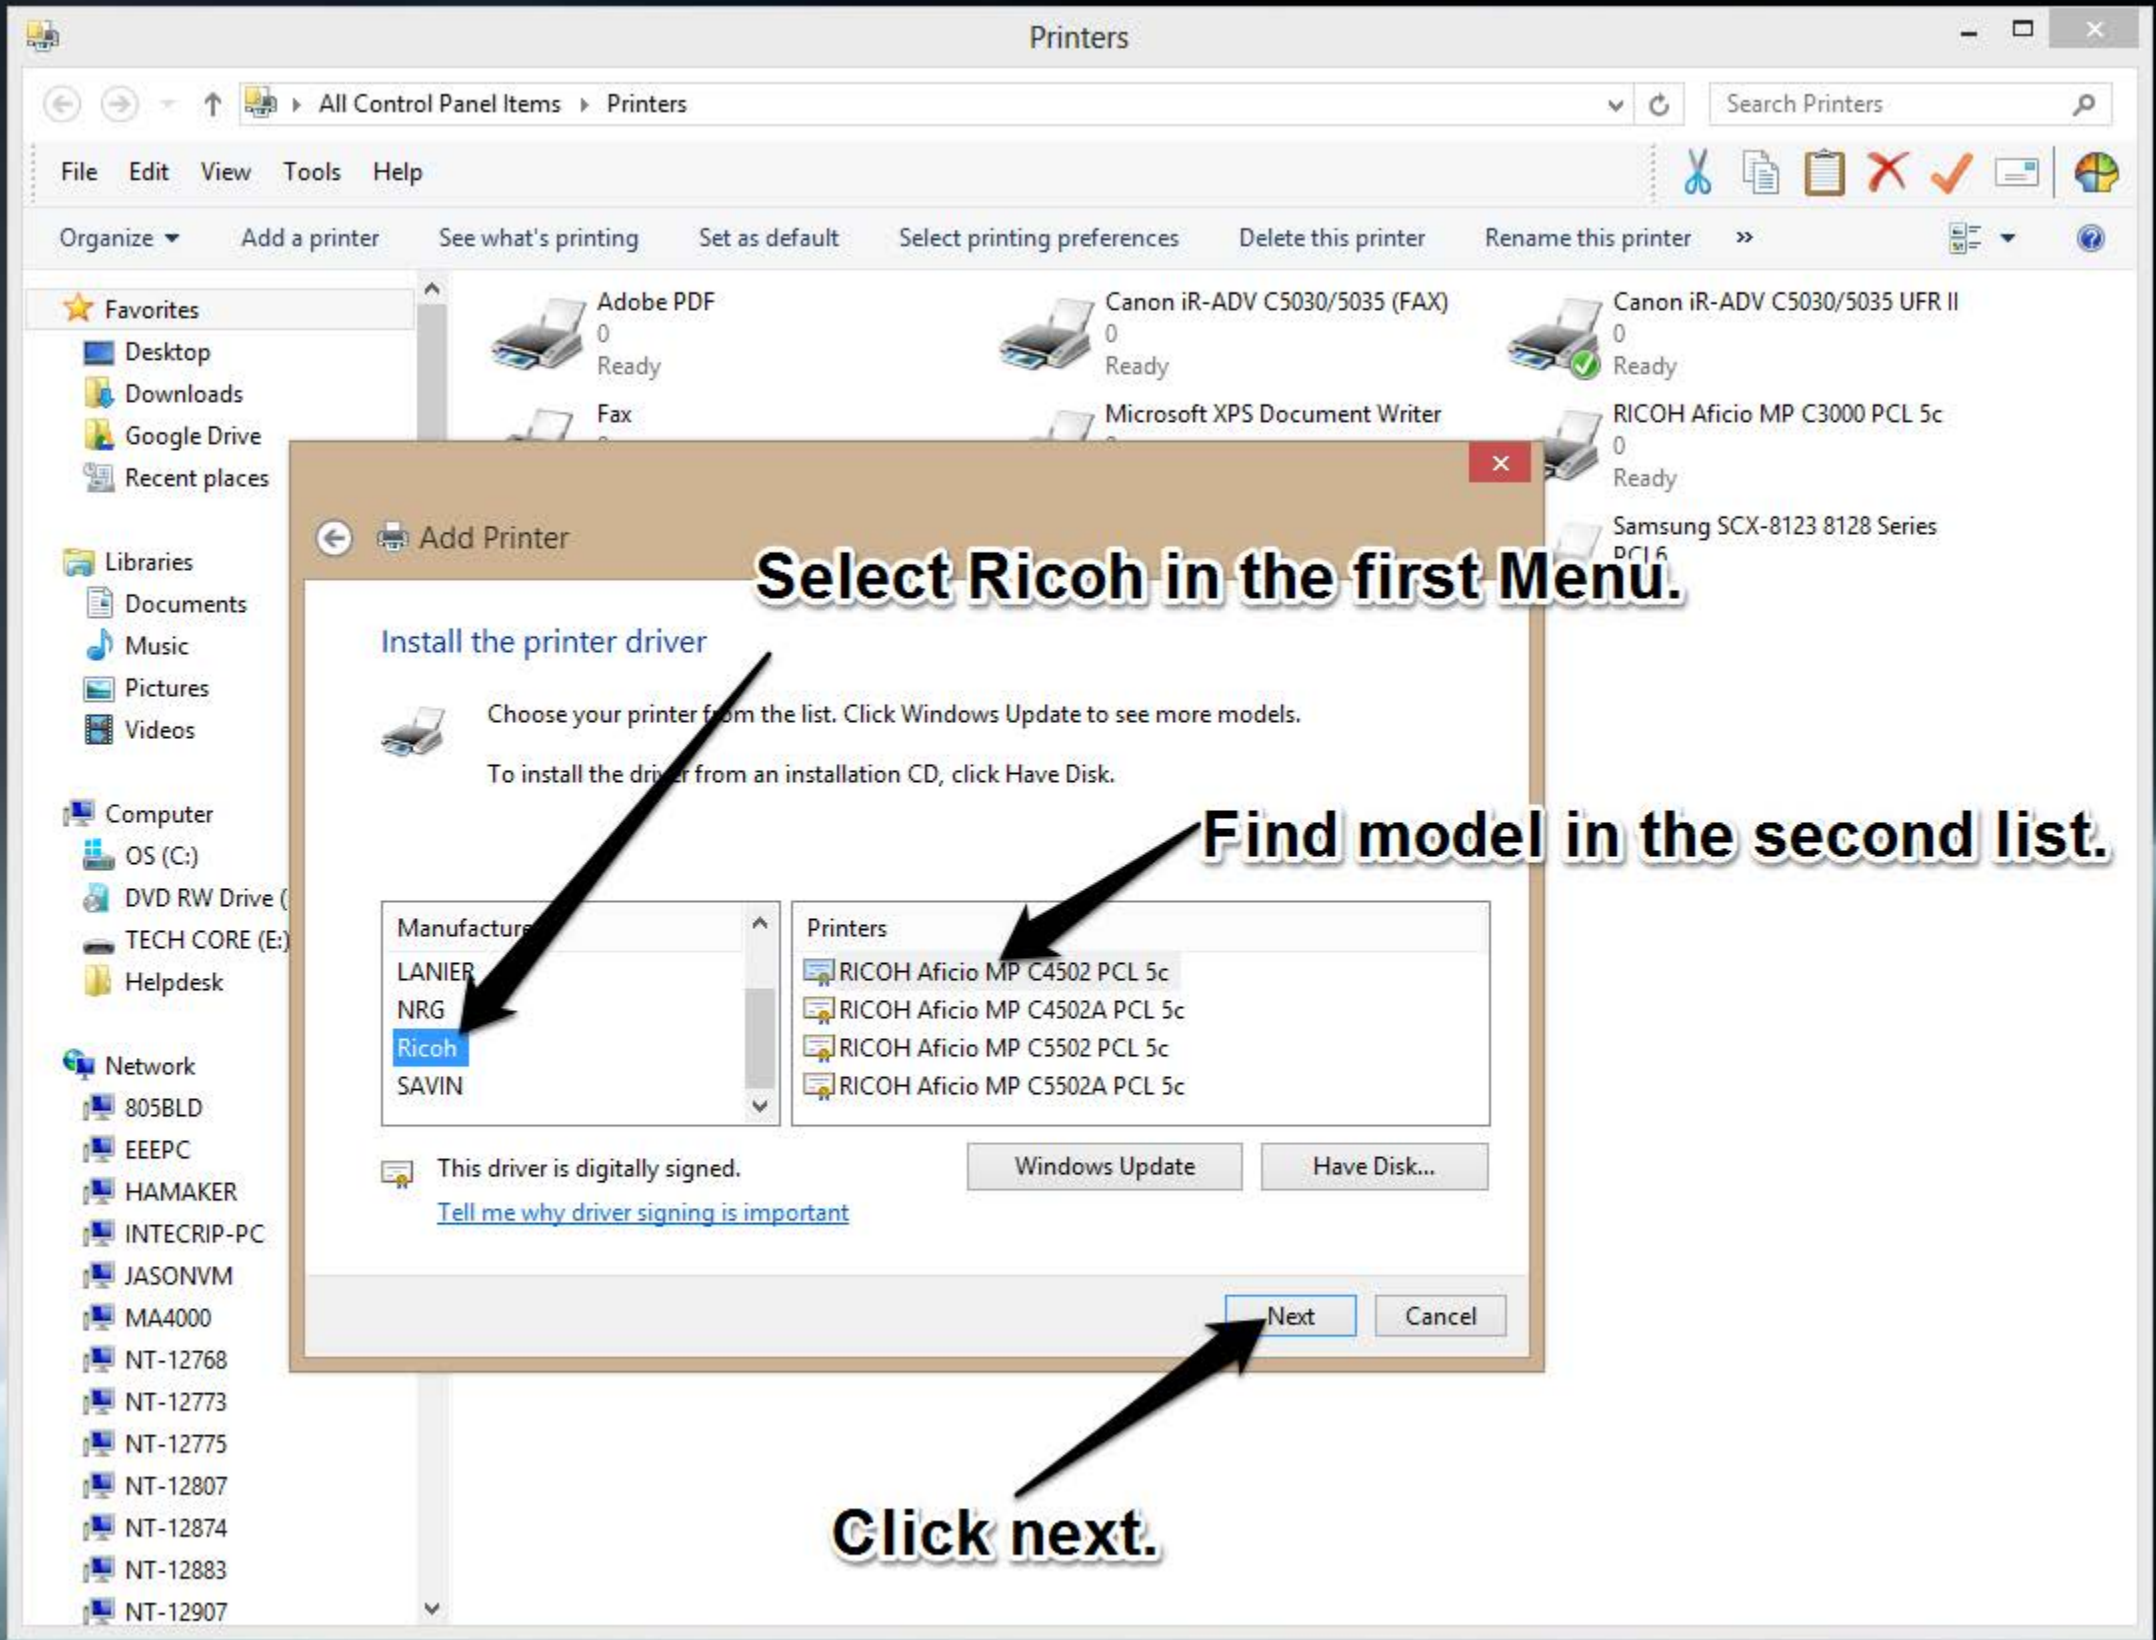

Select Ricoh in the first Menu.

Find model in the second list.

Click next.