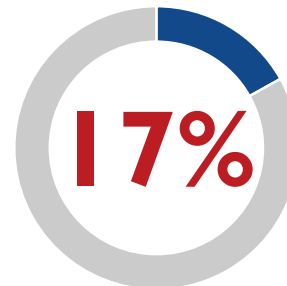

Three-Year Graduation Rate

TBR Community College System Average: 21.8%

Percent of first-time, full-time students from Fall 2014 who earned a degree or certificate at any TBR community college within 3 years.

YEAR IN REVIEW

1,402 DEGREES & CERTIFICATES AWARDED

from Summer 2016 through Spring 2017

In 2016-17: 1,076 Associate degrees awarded

• 326 certificates awarded •

In Fall 2017: 8,500 students enrolled •

• 4,224 full-time students • 4,276 part-time students •

FALL 2017 STUDENTS

	Chattanooga State	TBR Community Colleges
Total Enrollment	8,500	87,220
Female Students	59%	59%
Male Students	41%	41%
White Students	76%	73%
Black Students	12%	16%
Hispanic Students	6%	5%
Pell Recipients	37%	37%
Lottery Scholarship	17%	22%