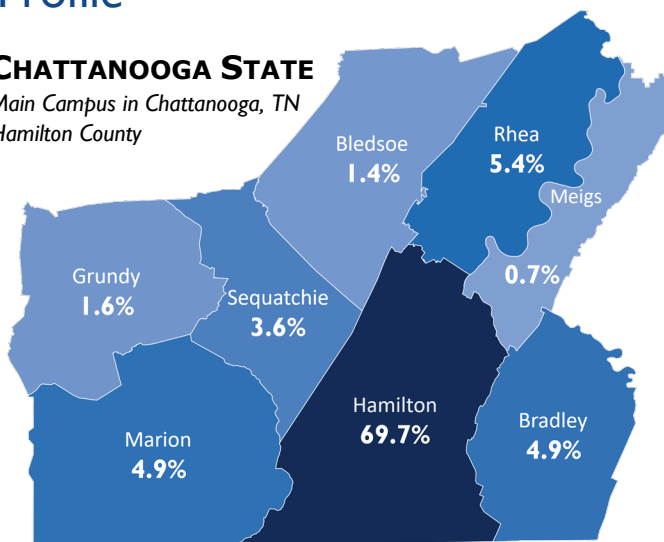

Chattanooga State Community College 2018 College Profile

WHERE ARE CHATTANOOGA STATE STUDENTS FROM?

TN Counties	In Fall 2017
Hamilton County	5,251 students
Rhea County	404 students
Marion County	371 students
Feeder High Schools	In Fall 2017
Soddy Daisy High School	446 students
Ooltewah High School	428 students
Rhea County High School	310 students

CHATTANOOGA STATE

Main Campus in Chattanooga, TN
Hamilton County

Of the Chattanooga State students from Tennessee in Fall 2017, 69.7% were from Hamilton County.

POPULAR AREAS OF STUDY

Program	Type	Awards in 2016-17
Liberal Arts & Sciences	AA/AS	503
Nursing	AAS	108
EMT	Certificate	121
Engineering Technology	AAS	50
Digital Media Design and Production	AAS	44

In 2017, there were **ZERO** warranty claims on graduates of technical programs at Chattanooga State.

[Click here for information about the programs offered at Chattanooga State](#)

TUITION & FEES

$4,032

2017-18 annual tuition for in-state students

$319

Other mandatory fees for 2017-18

Tuition & mandatory fees in 2017-18 for students enrolled in 15 credit hours in Fall and Spring semesters.

Contact Chattanooga State

Main Campus:
4501 Amnicola Highway
Chattanooga, TN 37406

Phone Number: 423-697-4400

Website: www.chattanoogastate.edu

Apply: www.chattanoogastate.edu/admissions/apply