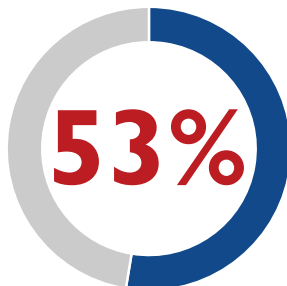

ABOUT CHATTANOOGA STATE

Chattanooga State is a comprehensive community college serving the greater Chattanooga area, including Hamilton, Rhea, Bledsoe, Sequatchie, Grundy and Marion Counties. The college's main campus is located in Chattanooga, and there are two instructional centers in Dayton and Kimball. Chattanooga State offers Associate of Arts, Associate of Science, Associate of Applied Science, Associate of Science in Teaching and Associate of Fine Arts degree programs as well as college credit certificates. Additionally, Chattanooga's Tennessee College of Applied Technology is located on the campus and it is part of the College.

29%

of students at Chattanooga State in Fall 2017 were [Adult Students](#), age 25 and older.

69%

of recent high school graduates at Chattanooga State in Fall 2015 were [Tennessee Promise](#) students.

15%

Of students at Chattanooga State in Fall 2017 were [dual enrolled](#) high school students.

Student Success

Fall-to-Fall Retention Rate

TBR Community College System Average: 55.9%

Percent of first-time, full-time students from Fall 2016 who continued the next fall or graduated within a year.